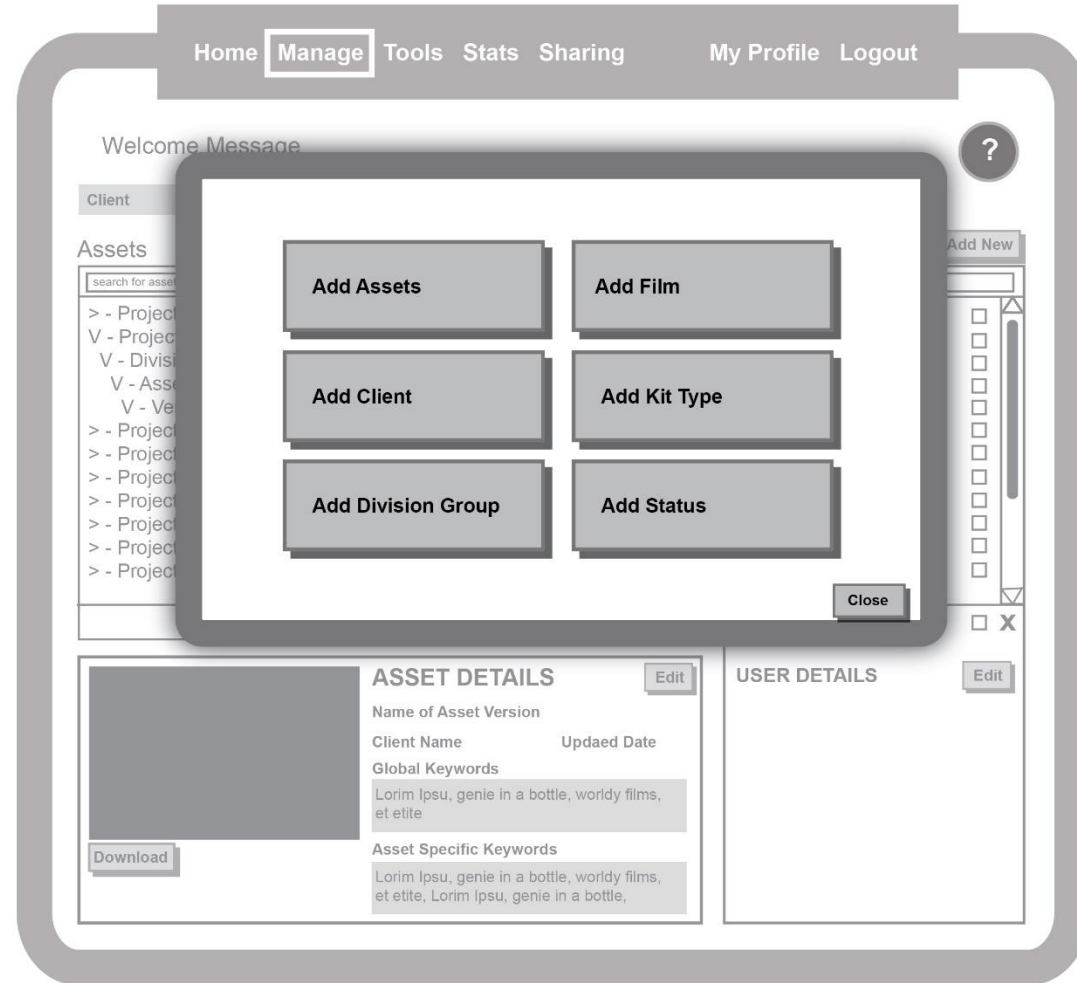

MANAGEMENT SECTION - ADD ITEM LIGHBOX - CHOOSE TASK