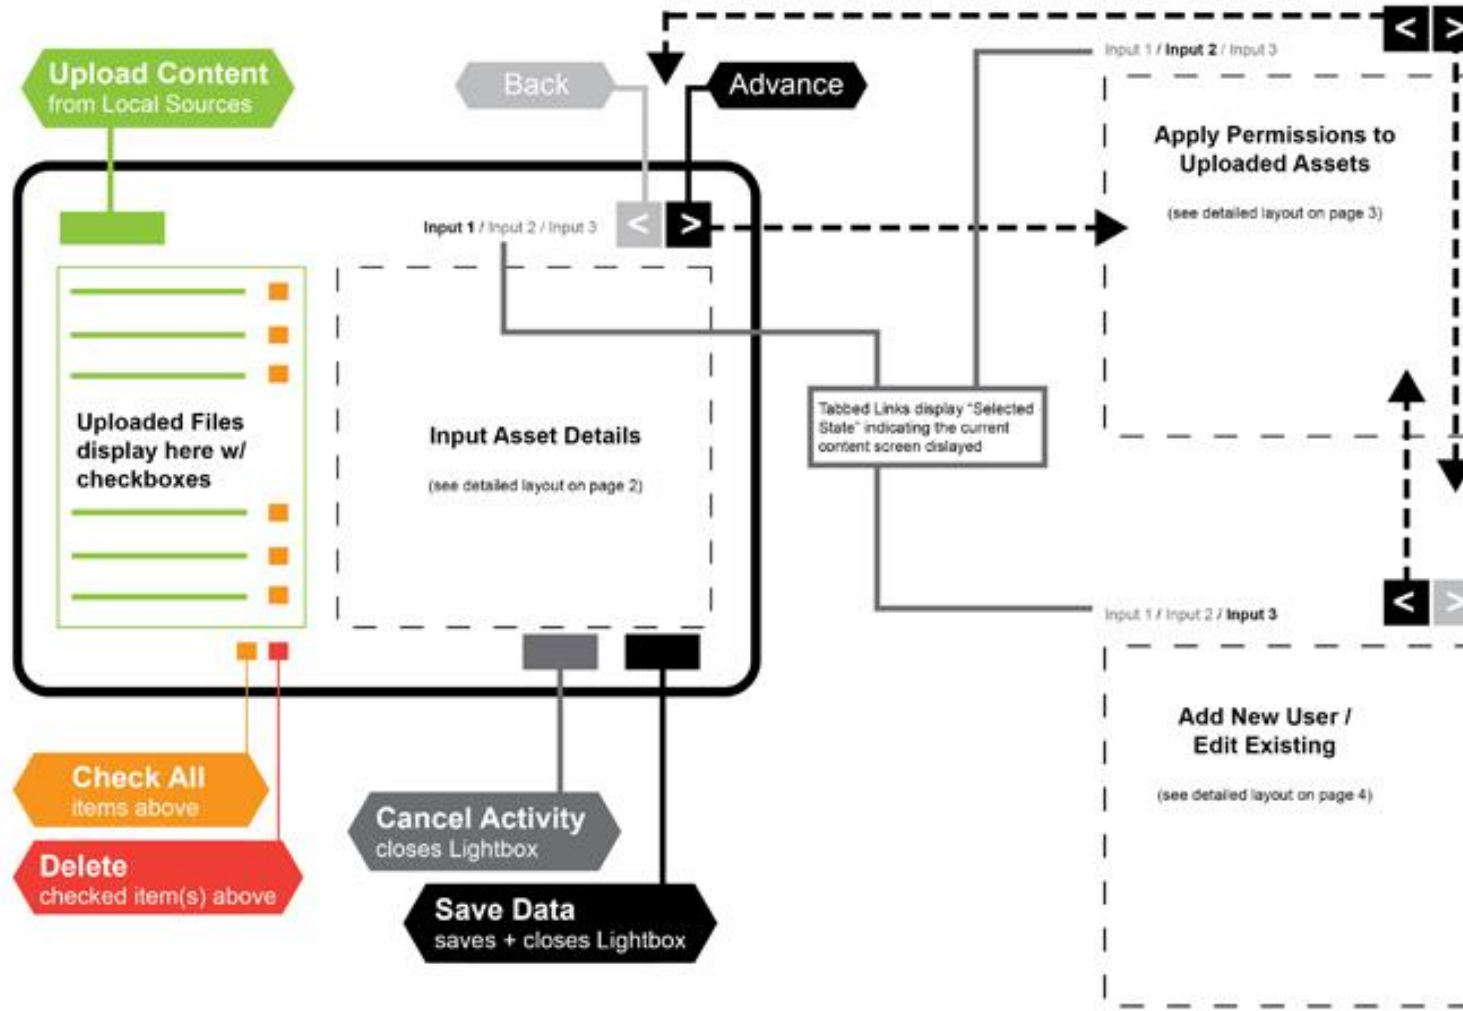

Wireframes and User / Interaction Flows

for a Media Assets Library Management System (Swift) in which Clients could manage their media asset libraries which could also be shared with International and Domestic Satellite offices. The media content consisted of editable video files as well as preview versions of those files.

SWIFT
POWERED BY INTERLACE MEDIA

SITE NAVIGATION MAP

WELCOME / LOGIN SCREEN

WELCOME / LOGIN PAGE FUNCTIONALITY

DASHBOARD

Home Manage Tools Stats Sharing My Profile Logout

Welcome Message ?

RECENT UPLOADS
Item (Link) 1

RECENTLY VIEWED
Item (Link) 1

QUICK LINKS
Link 1 Link 2
Link 3 Link 4

CURRENT PROJECT LIBRARIES
Current Archive SEARCH

Proj TN Proj TN Proj TN
Proj TN Proj TN Proj TN
Proj TN Proj TN

LIGHTBOX - ADD NEW ASSETS FUNCTIONALITY MAP