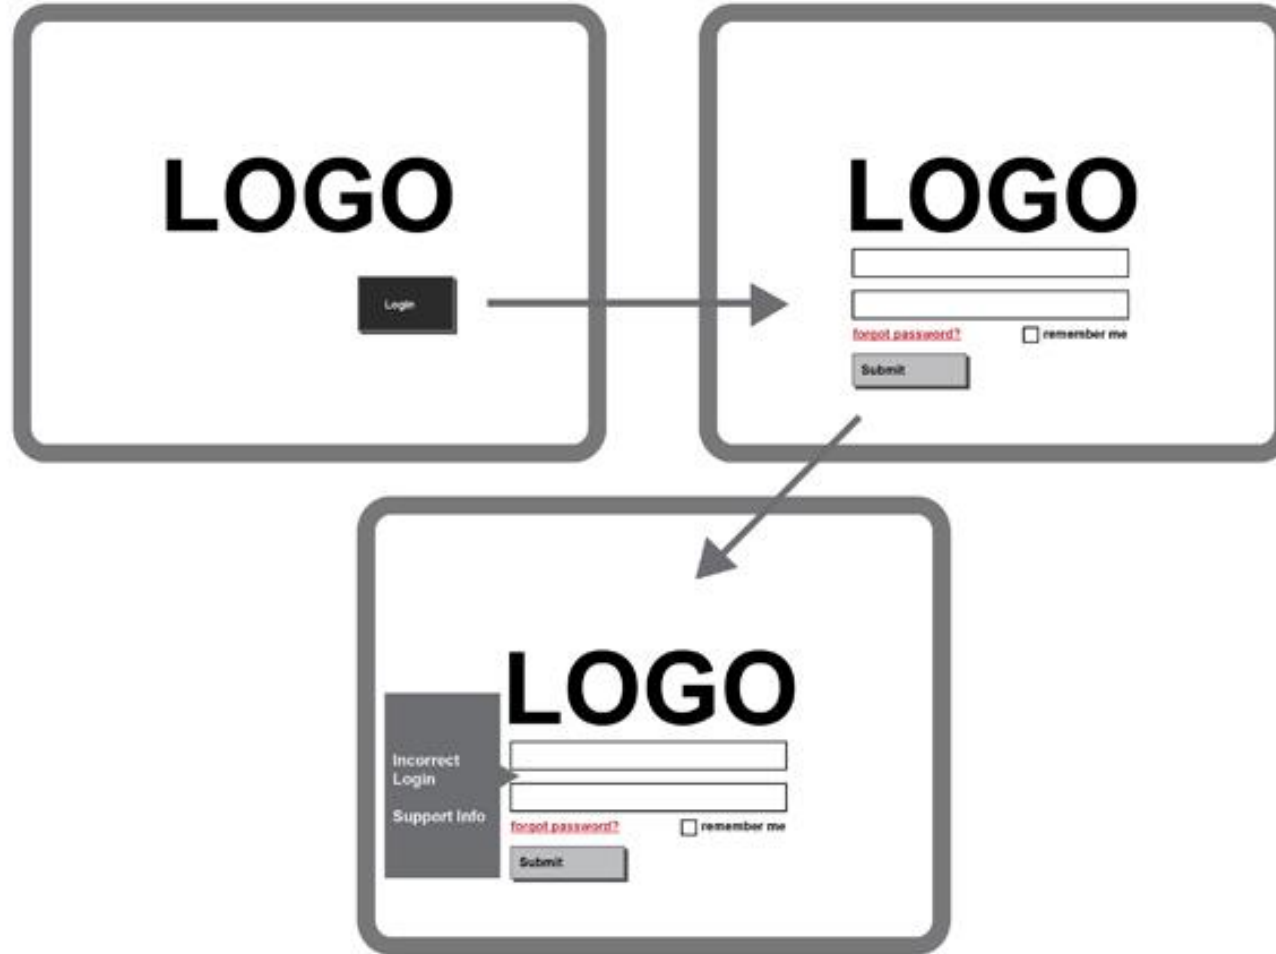

Wireframes and User / Interaction Flows

for a Media Assets Library Management System (Swift) in which Clients could manage their media asset libraries which could also be shared with International and Domestic Satellite offices. The media content consisted of editable video files as well as preview versions of those files.

SWIFT
POWERED BY INTERLACE MEDIA

SITE NAVIGATION MAP

WELCOME / LOGIN SCREEN

WELCOME / LOGIN PAGE FUNCTIONALITY

DASHBOARD

Home Manage Tools Stats Sharing My Profile Logout

Welcome Message ?

RECENT UPLOADS
Item (Link) 1