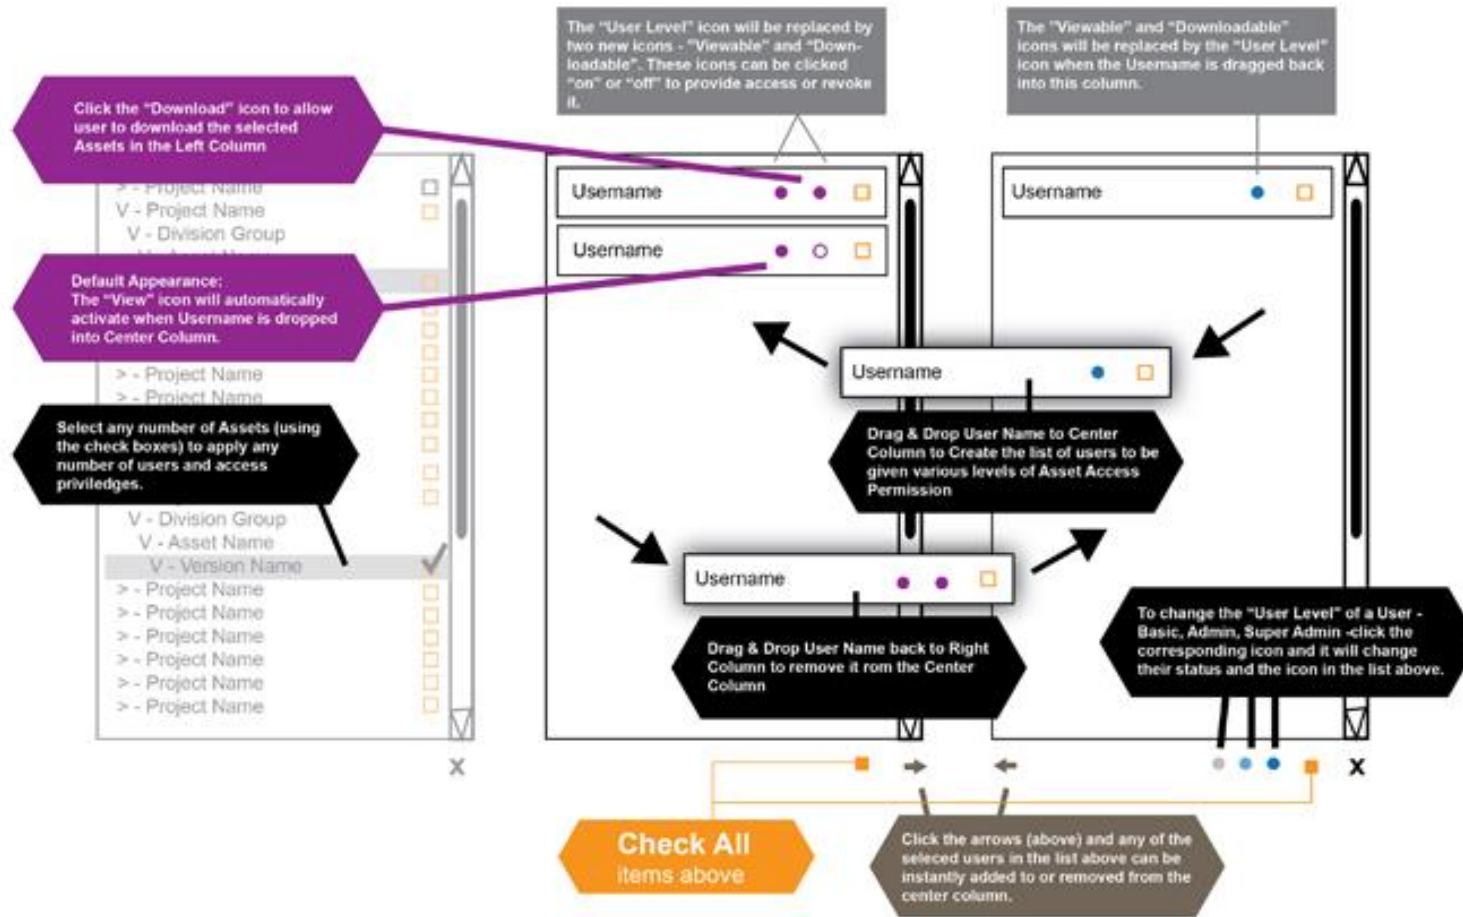

Download

USER DETAILS Edit

First Name Phone

Last Name IP Address

Role City

Client Name Country

email address

USER LEVELS

Basic Admin Global

USER ASSETS

View Assets

MANAGING USER PERMISSIONS - FUNCTIONALITY MAP

MANAGE ASSETS - ASSET LIST & DETAILS (Client Side)

I.

1) > - Project Title
 > - Project Title
 > - Project Title

2) V - Project Title
 > - Division Group #2
 > - Project Title