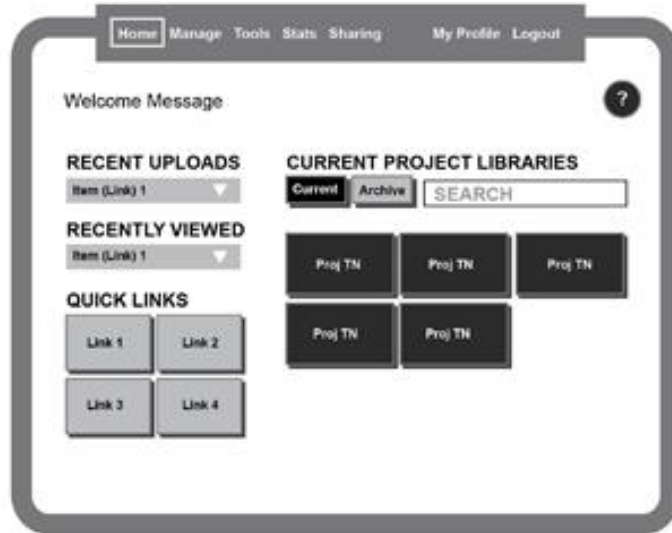

DASHBOARD CONTENT TRANSITIONS: Pg. 2

I.