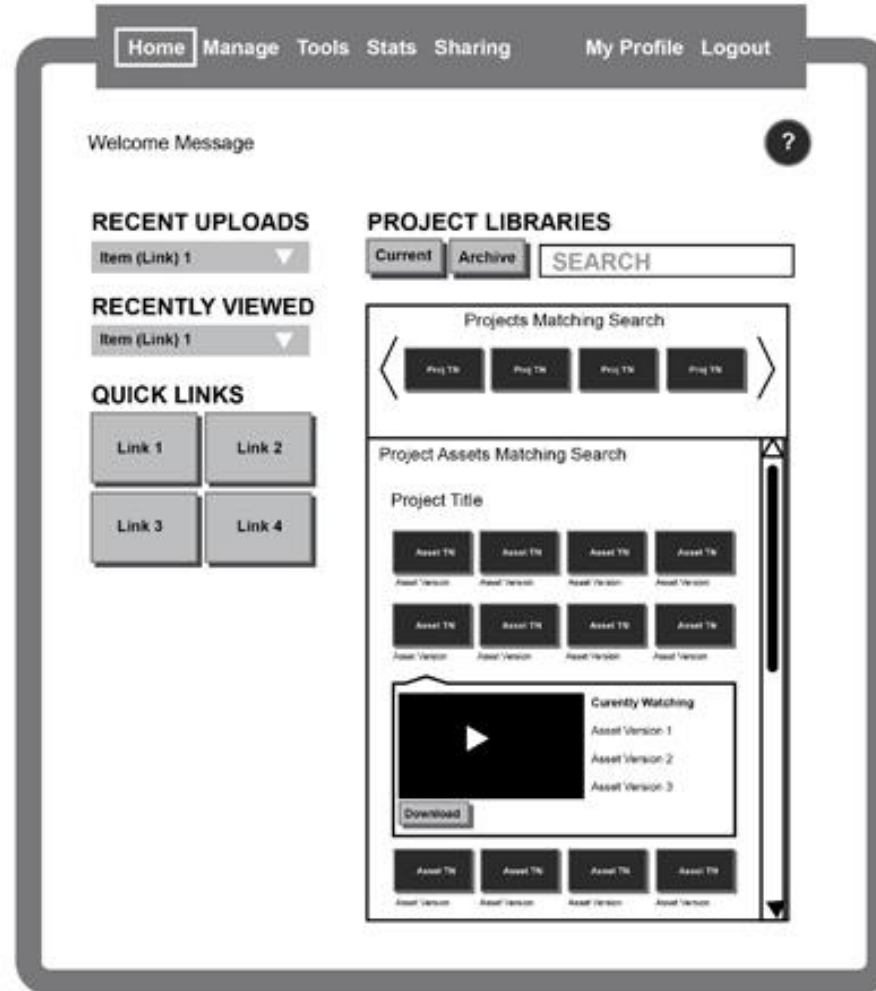

DASHBOARD CONTENT TRANSITIONS: Pg. 2

I.

II.

DASHBOARD: DISPLAY SEARCH RESULTS

MANAGEMENT SECTION - SUPER ADMIN VIEW

Home
Manage
Tools
Stats
Sharing
My Profile
Logout

Welcome Message ?

Client ▾ Asset Types ▾ Proj Status ▾