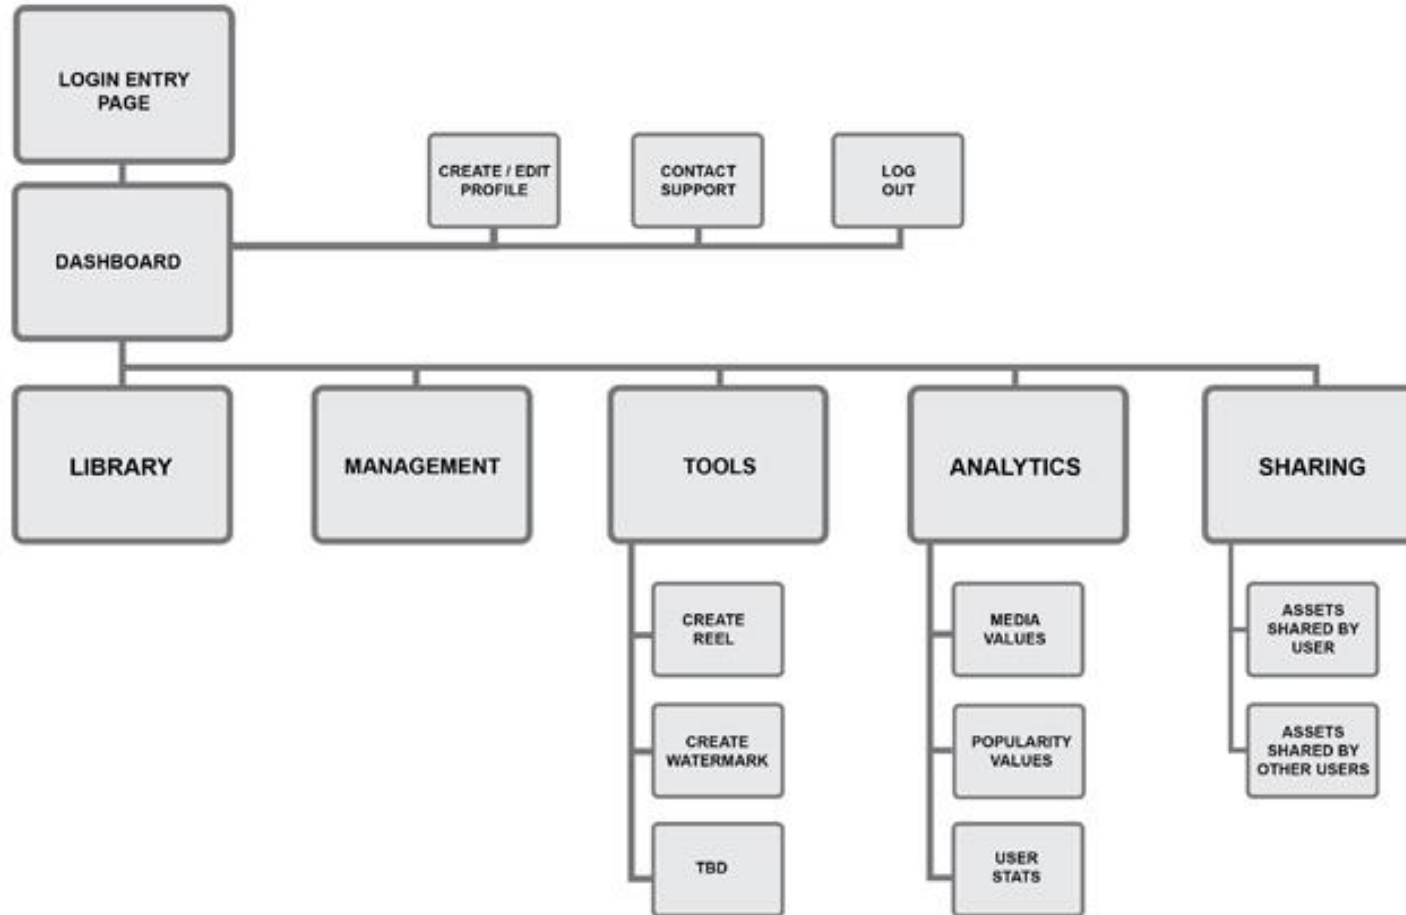

Wireframes and User / Interaction Flows

for a Media Assets Library Management System (Swift) in which Clients could manage their media asset libraries which could also be shared with International and Domestic Satellite offices. The media content consisted of editable video files as well as preview versions of those files.

SWIFT
POWERED BY INTERLACE MEDIA

SITE NAVIGATION MAP

WELCOME / LOGIN SCREEN

WELCOME / LOGIN PAGE FUNCTIONALITY

DASHBOARD

Home Manage Tools Stats Sharing My Profile Logout

Welcome Message ?

RECENT UPLOADS
Item (Link) 1

Basic Admin Global

USER ASSETS

View Assets

MANAGING USER PERMISSIONS - FUNCTIONALITY MAP

MANAGE ASSETS - ASSET LIST & DETAILS (Client Side)

I.

1) > - Project Title
 > - Project Title
 > - Project Title

2) V - Project Title
 > - Division Group #2
 > - Project Title

3)

TITLE ART or THUMBNAIL	Proj Name	Edit
	Client Name	Updated
	Global Keywords safaajas, faf a, a sfasfa sfa, aaaaage, eldgsdgrs, sssgsrgs	

II.

V - Project Title
 > - Division Group #1
 > - Division Group #2
 > - Division Group #3