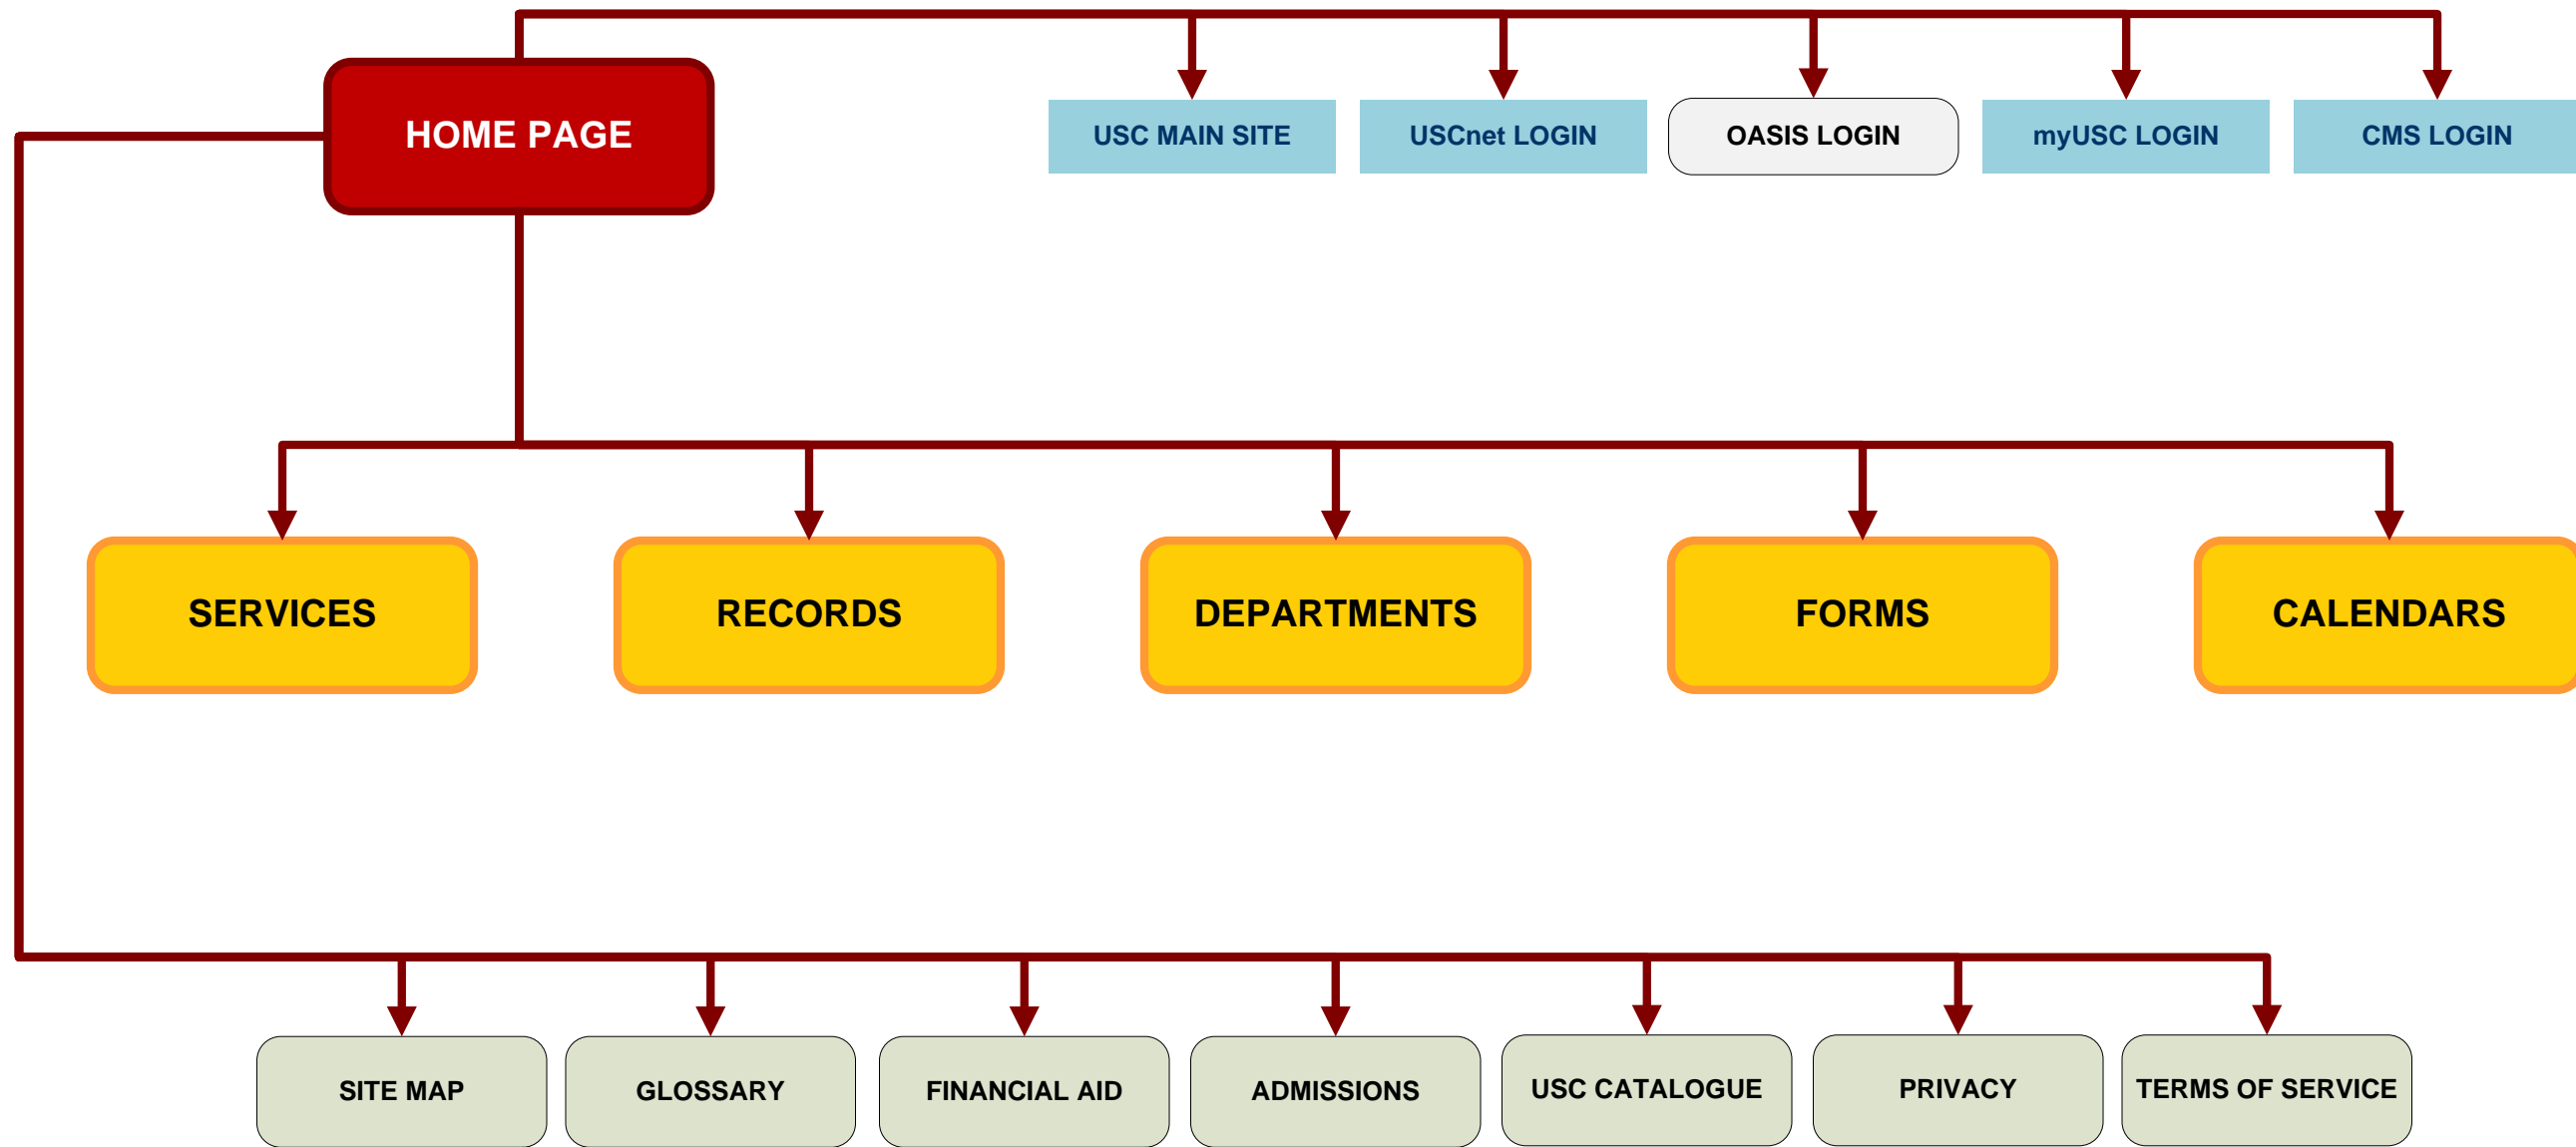

TIER 1 – TOP LEVEL SECTION HOME PAGE

Example: “Services > Diploma Home” / Records > FERPA Home” / Offices > Articulation Home”.

Downloadable Documents

Any and all data sheets, handbooks, forms and applications.

TIER 2 - SUB SECTION PAGE

Example: “Services > Diploma Home > General Info”.

SIDE NAV SECTION HEADINGS

When there is a further divisions within the navigation, additional tier sets of navigation or when the navigation is grouped.

Outbound – Remote Sites

Any and all outbound links that go to remote sites not part of the Registrar site.

SOMETHING IS WRONG WITH PAGE OR LINK

Any and all links that lead to a 404 page not found, restricted access, redirect to the wrong page or are dead (don't do anything) this will appear.