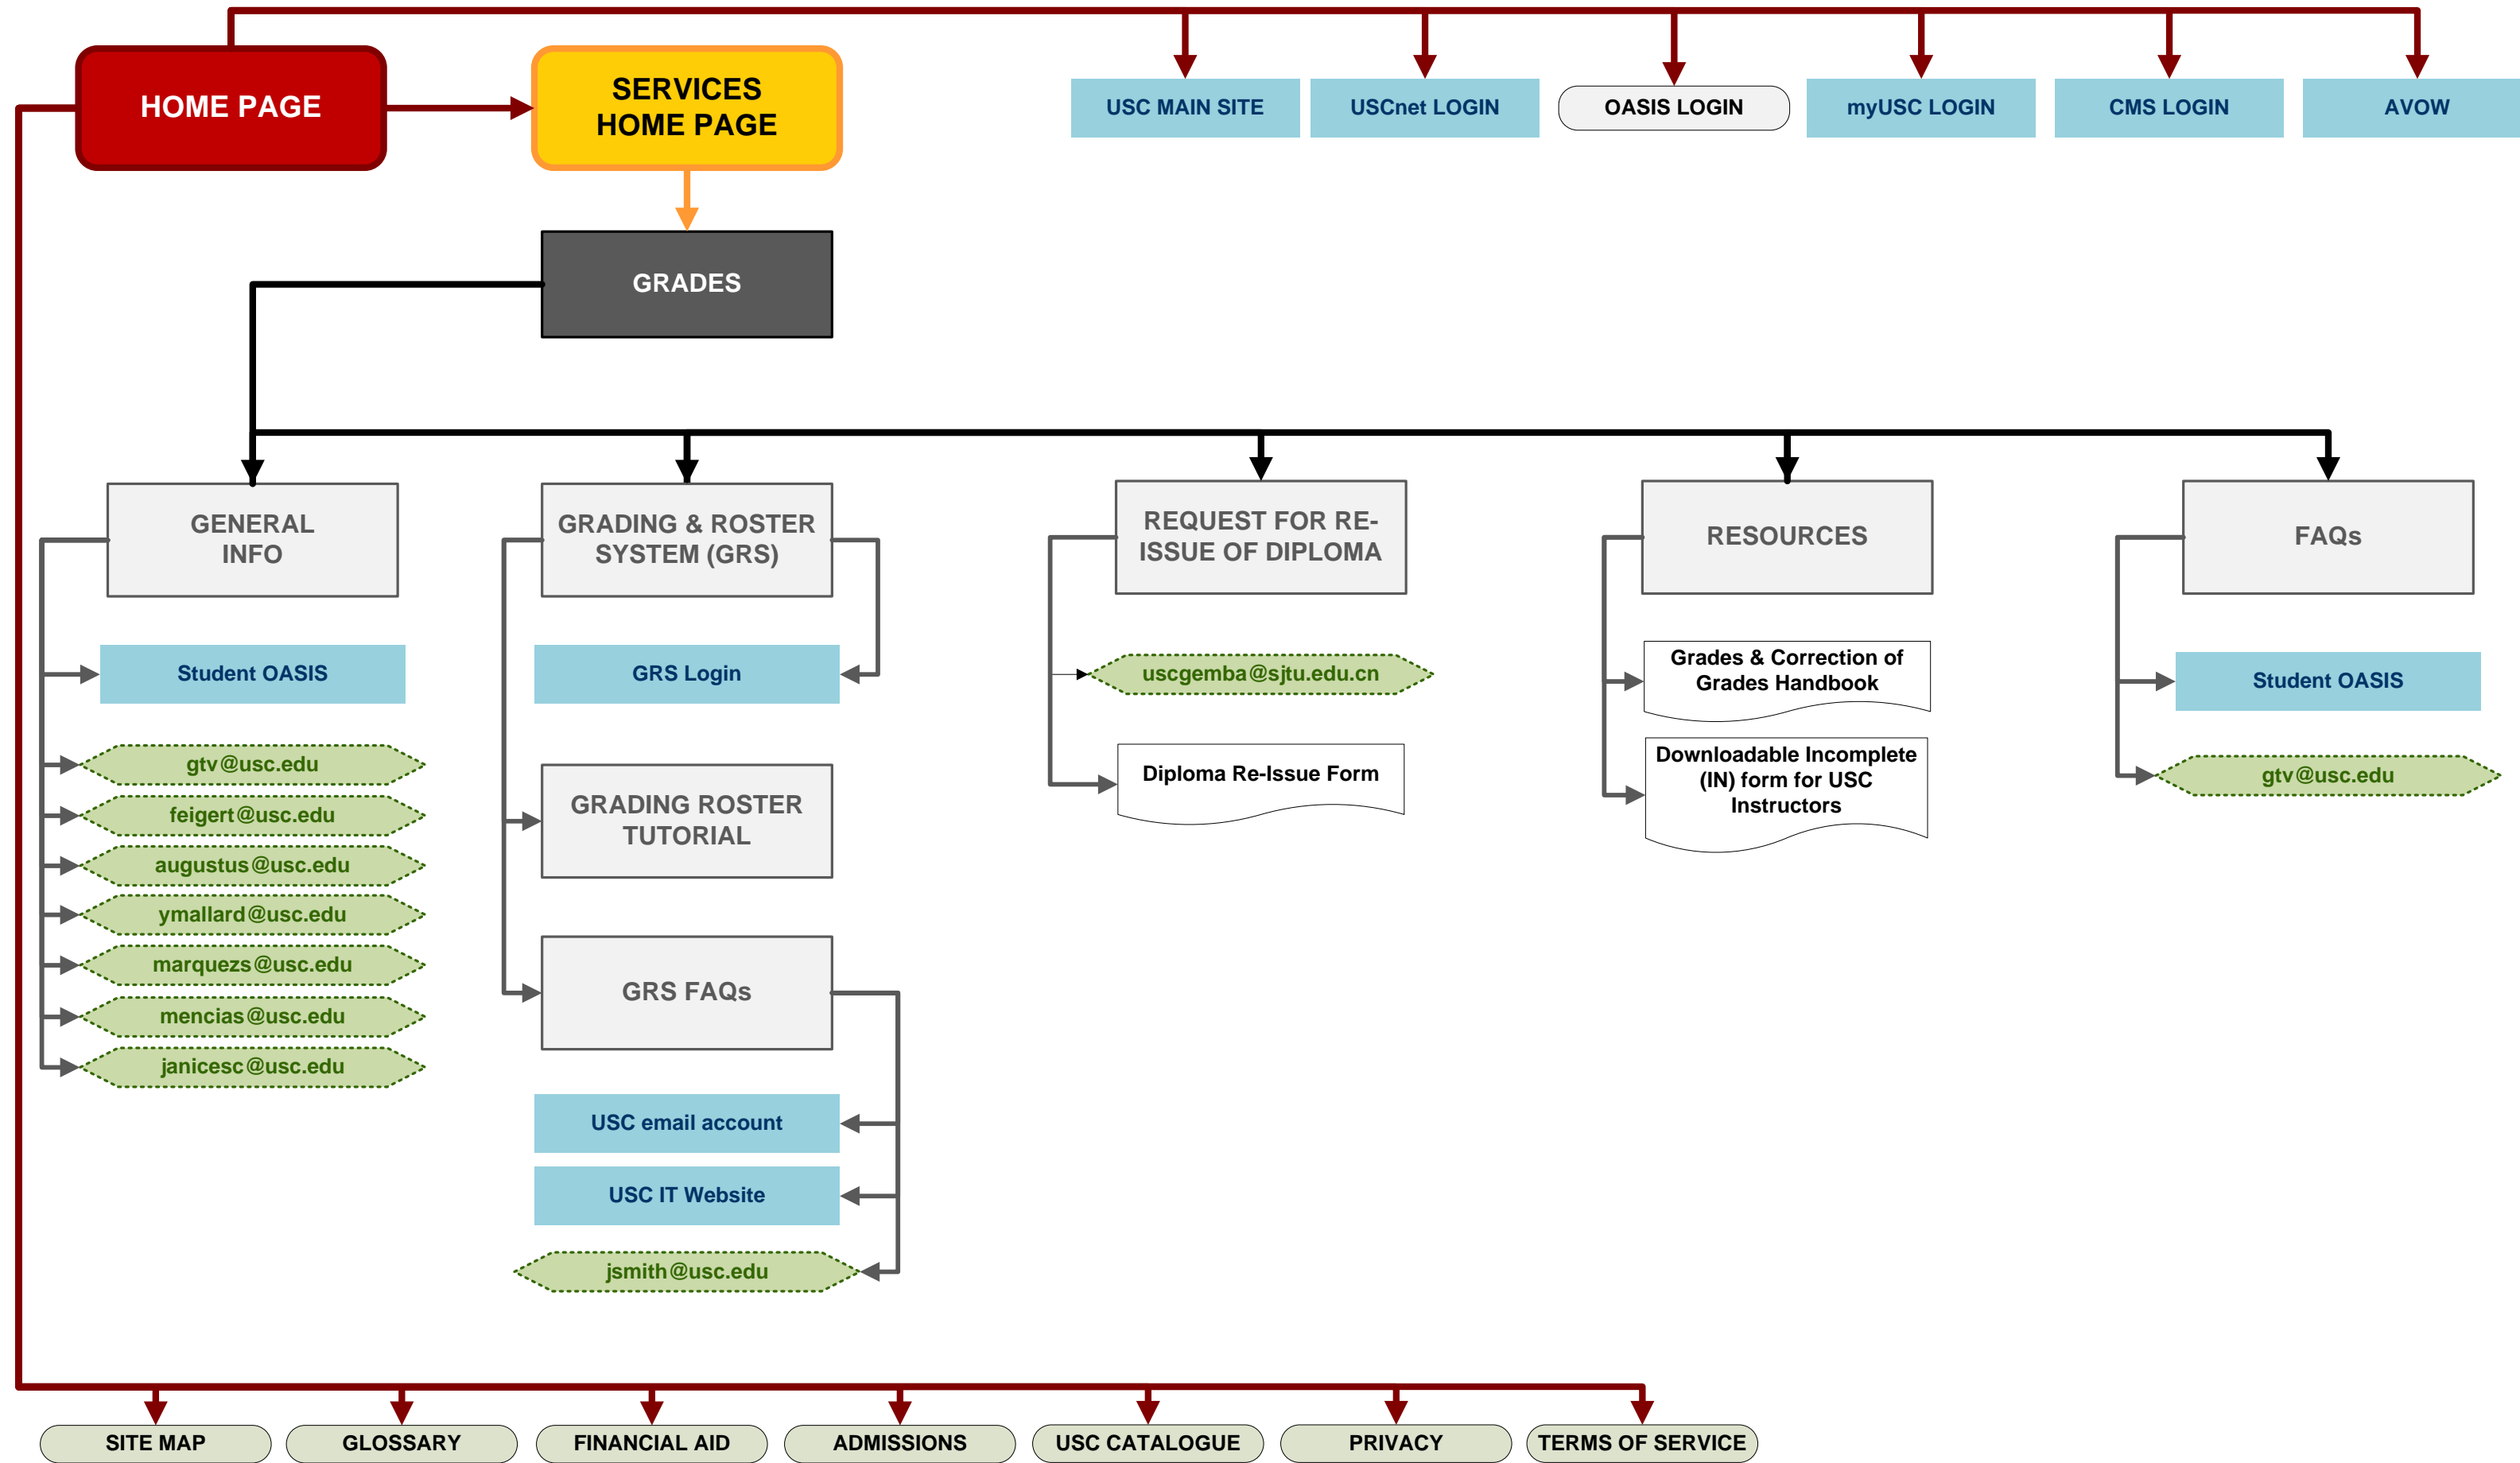

TIER 1 – TOP LEVEL SECTION HOME PAGE

Example: “Services > Diploma Home” / Records > FERPA Home” / Offices > Articulation Home”.

Downloadable Documents

Any and all data sheets, handbooks, forms and applications.

TIER 2 - SUB SECTION PAGE

Example: “Services > Diploma Home > General Info”.

SIDE NAV SECTION HEADINGS

When there is a further divisions within the navigation, additional tier sets of navigation or when the navigation is grouped.

Outbound – Remote Sites

Any and all outbound links that go to remote sites not part of the Registrar site.

SOMETHING IS WRONG WITH PAGE OR LINK

Any and all links that lead to a 404 page not found, restricted access, redirect to the wrong page or are dead (don't do anything) this will appear.