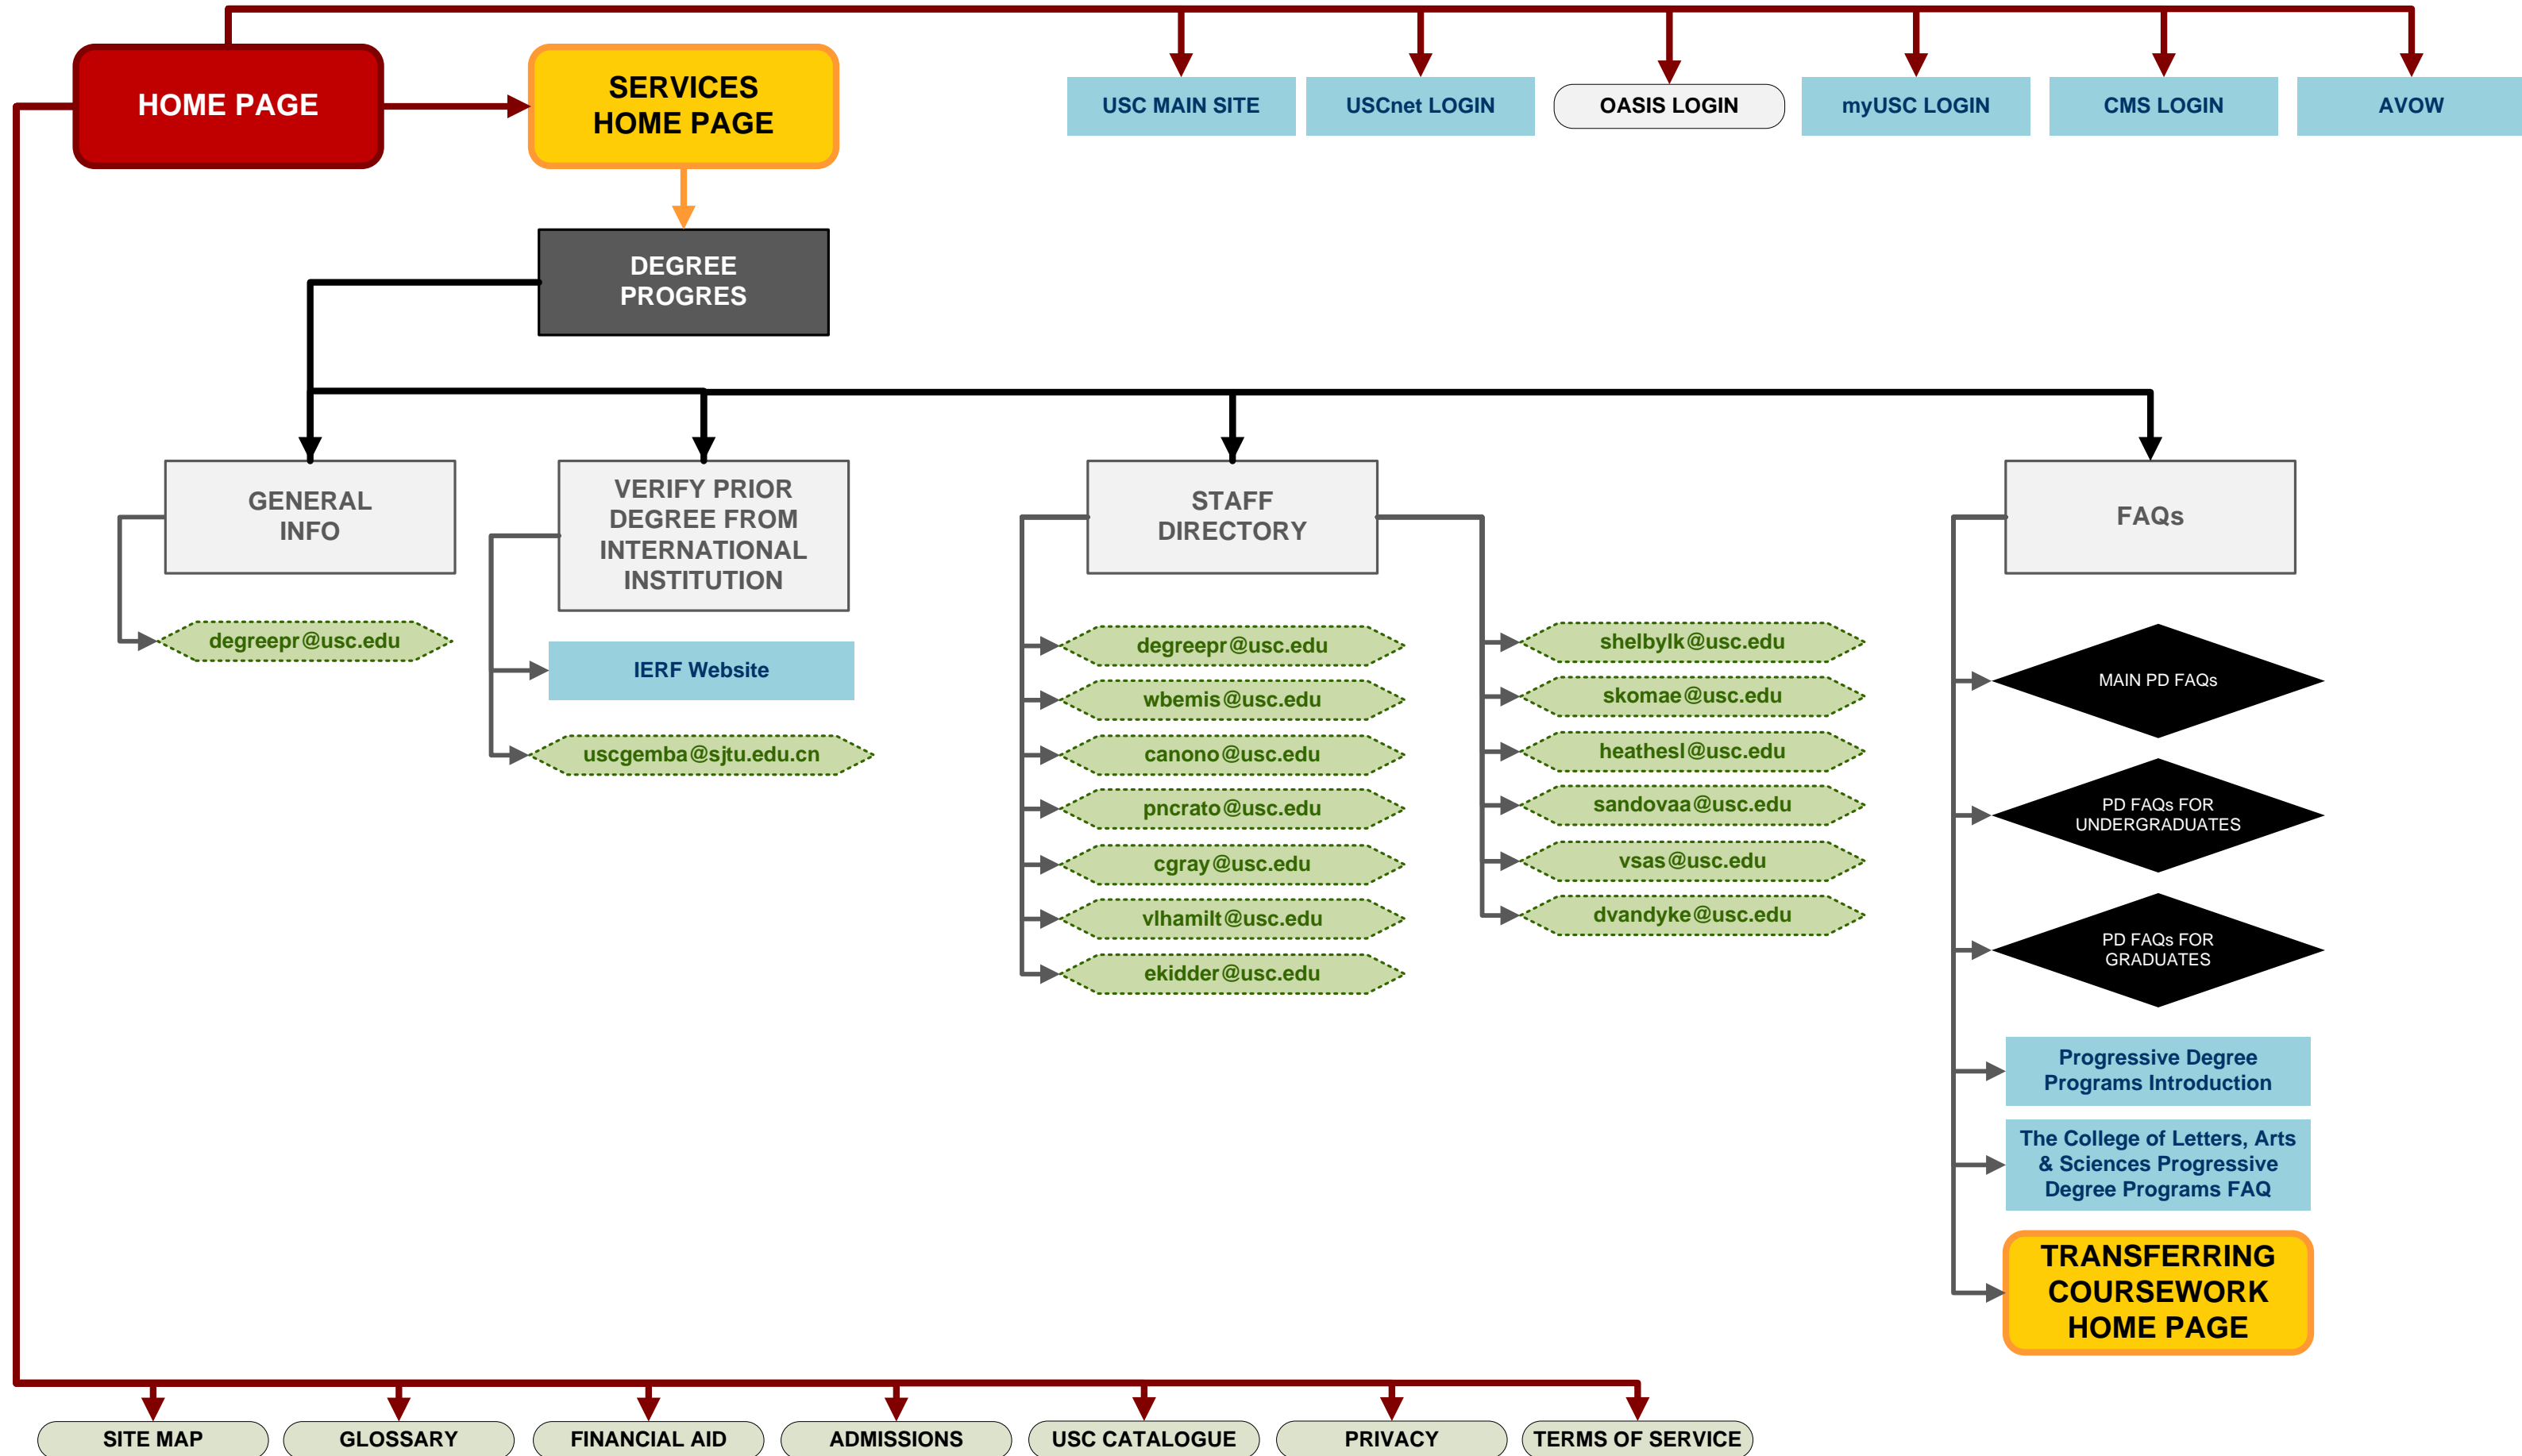

TIER 1 – TOP LEVEL SECTION HOME PAGE

Example: “Services > Diploma Home” / Records > FERPA Home” / Offices > Articulation Home”.

Downloadable Documents

Any and all data sheets, handbooks, forms and applications.

TIER 2 - SUB SECTION PAGE

Example: “Services > Diploma Home > General Info”.

SIDE NAV SECTION HEADINGS

When there is a further divisions within the navigation, additional tier sets of navigation or when the navigation is grouped.

Outbound – Remote Sites

Any and all outbound links that go to remote sites not part of the Registrar site.

SOMETHING IS WRONG WITH PAGE OR LINK

Any and all links that lead to a 404 page not found, restricted access, redirect to the wrong page or are dead (don't do anything) this will appear.

USC REGISTRAR WEBSITE REDESIGN

- END

Presented By: