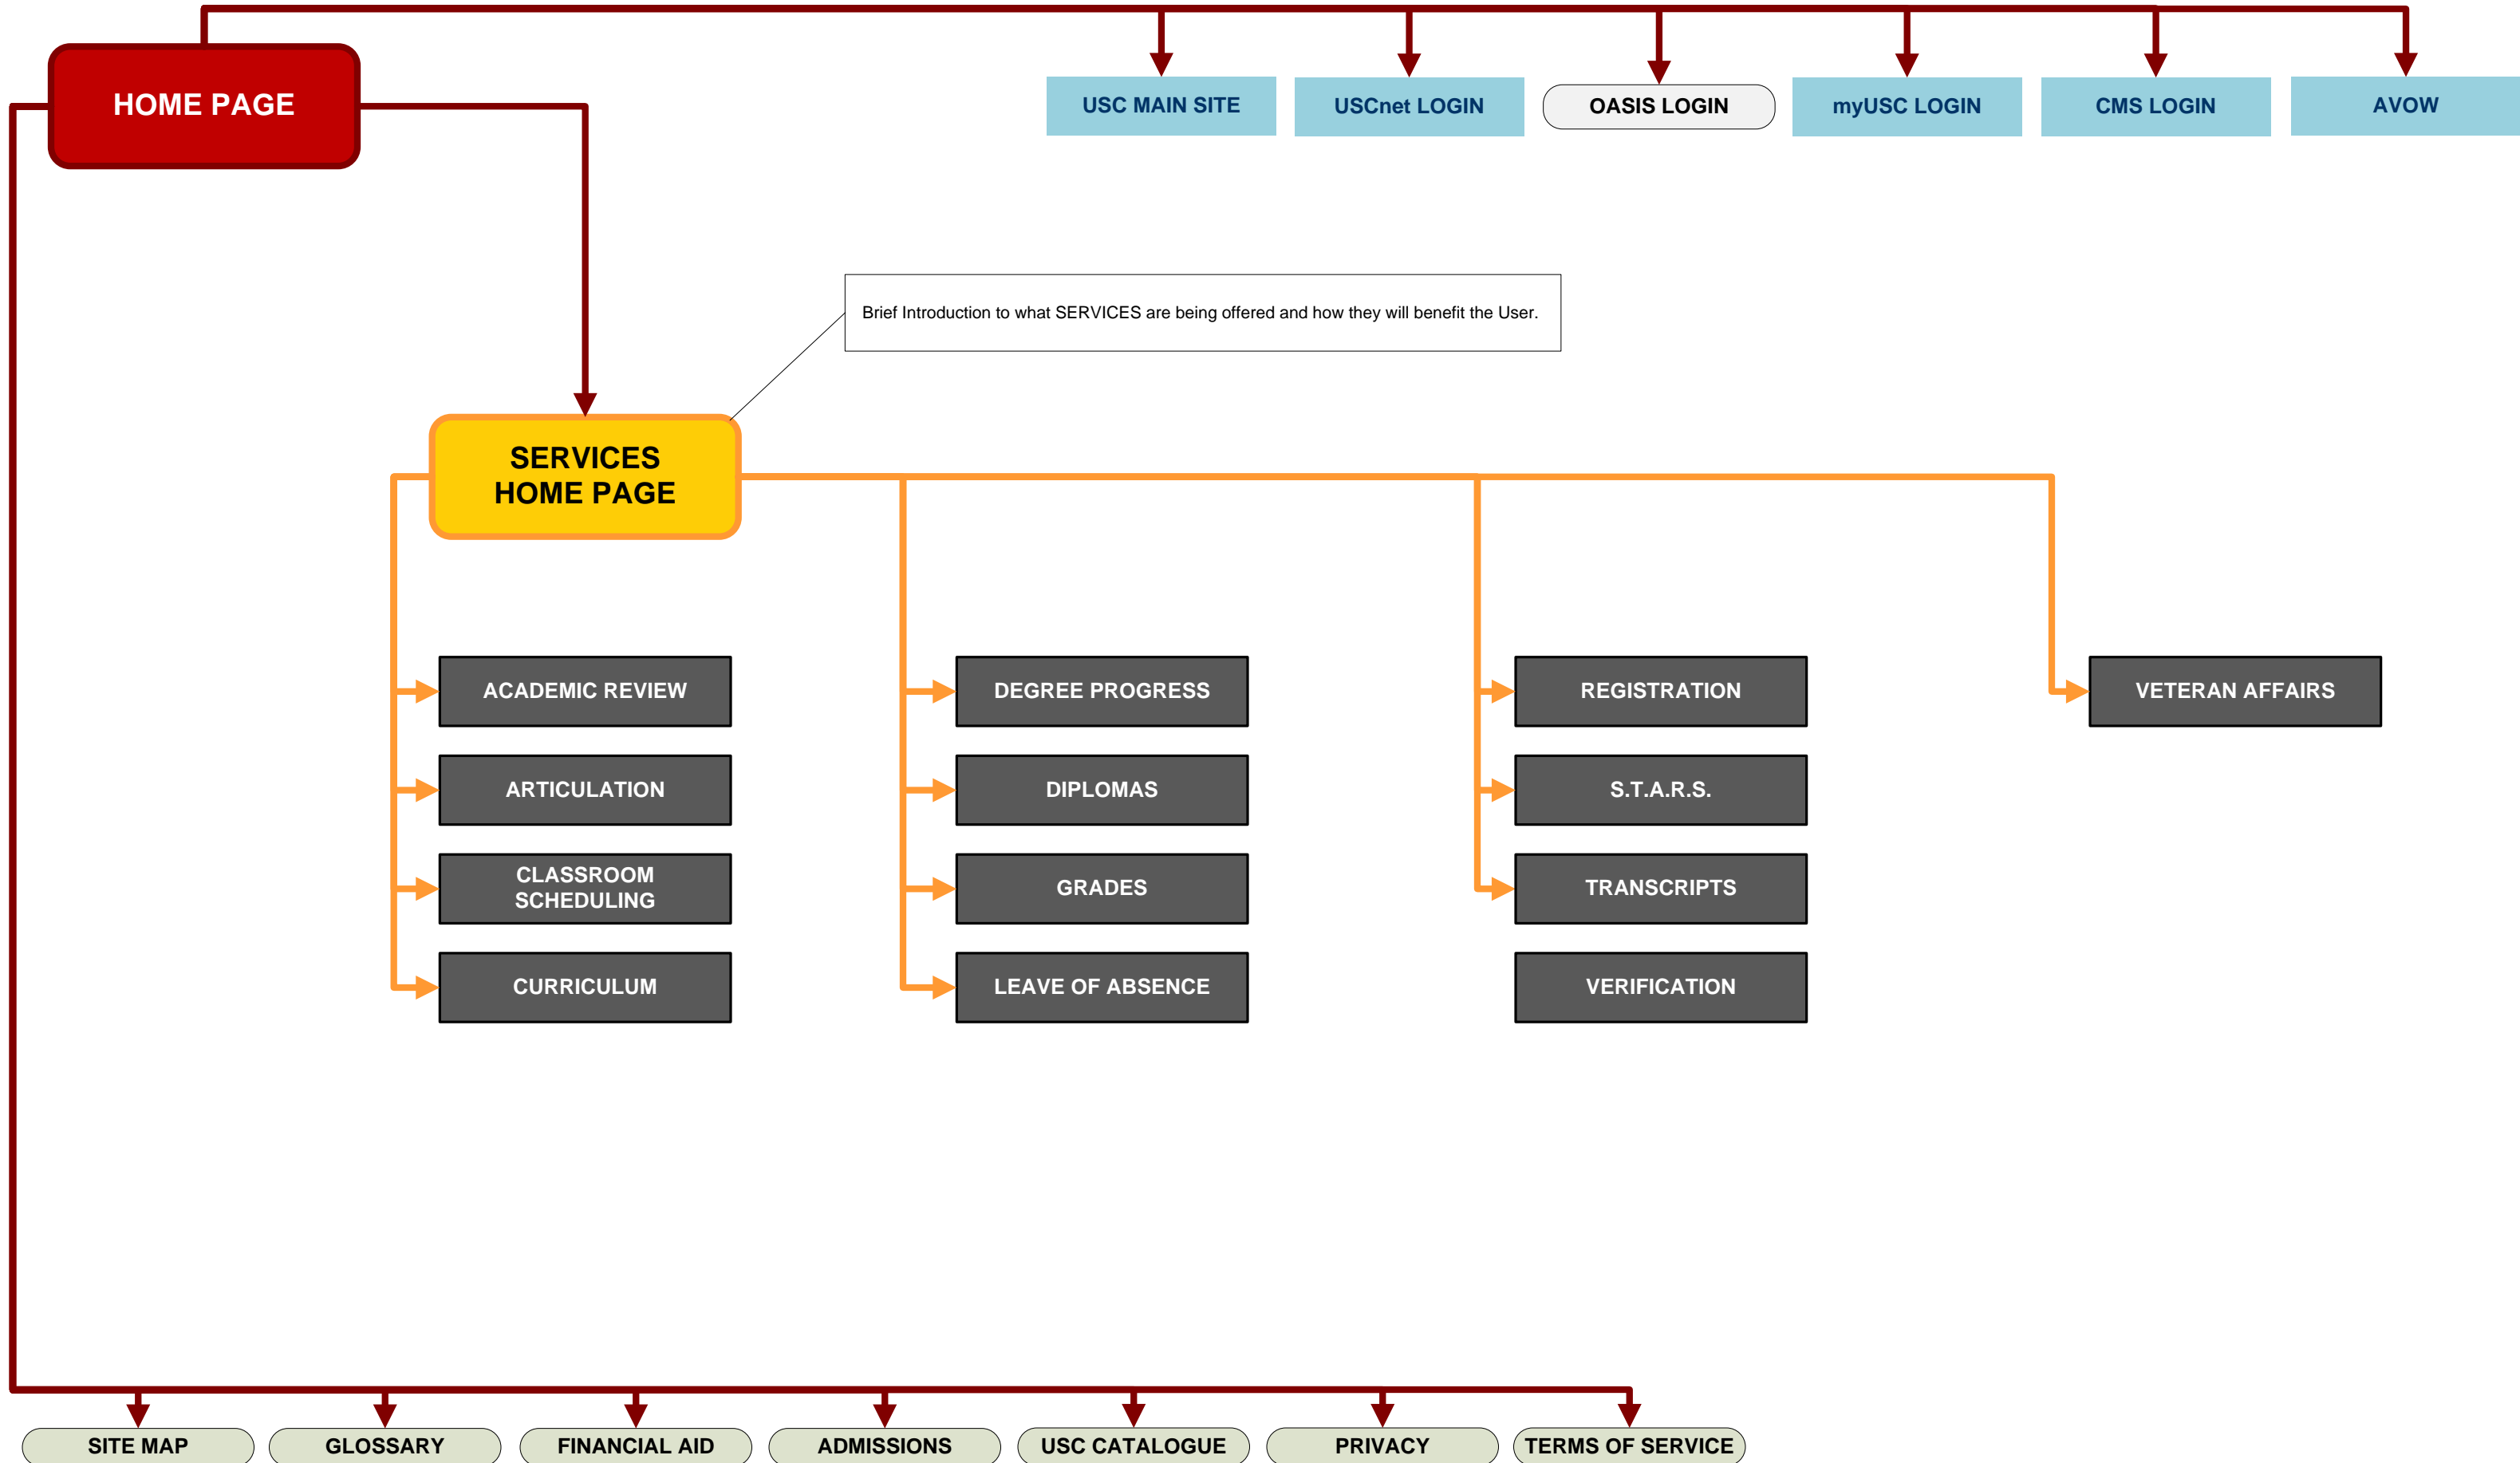

TIER 1 – TOP LEVEL SECTION HOME PAGE

Example: “Services > Diploma Home” / Records > FERPA Home” / Offices > Articulation Home”.

Downloadable Documents

Any and all data sheets, handbooks, forms and applications.

TIER 2 - SUB SECTION PAGE

Example: “Services > Diploma Home > General Info”.

SIDE NAV SECTION HEADINGS

When there is a further divisions within the navigation, additional tier sets of navigation or when the navigation is grouped.

Outbound – Remote Sites

Any and all outbound links that go to remote sites not part of the Registrar site.

SOMETHING IS WRONG WITH PAGE OR LINK

Any and all links that lead to a 404 page not found, restricted access, redirect to the wrong page or are dead (don't do anything) this will appear.