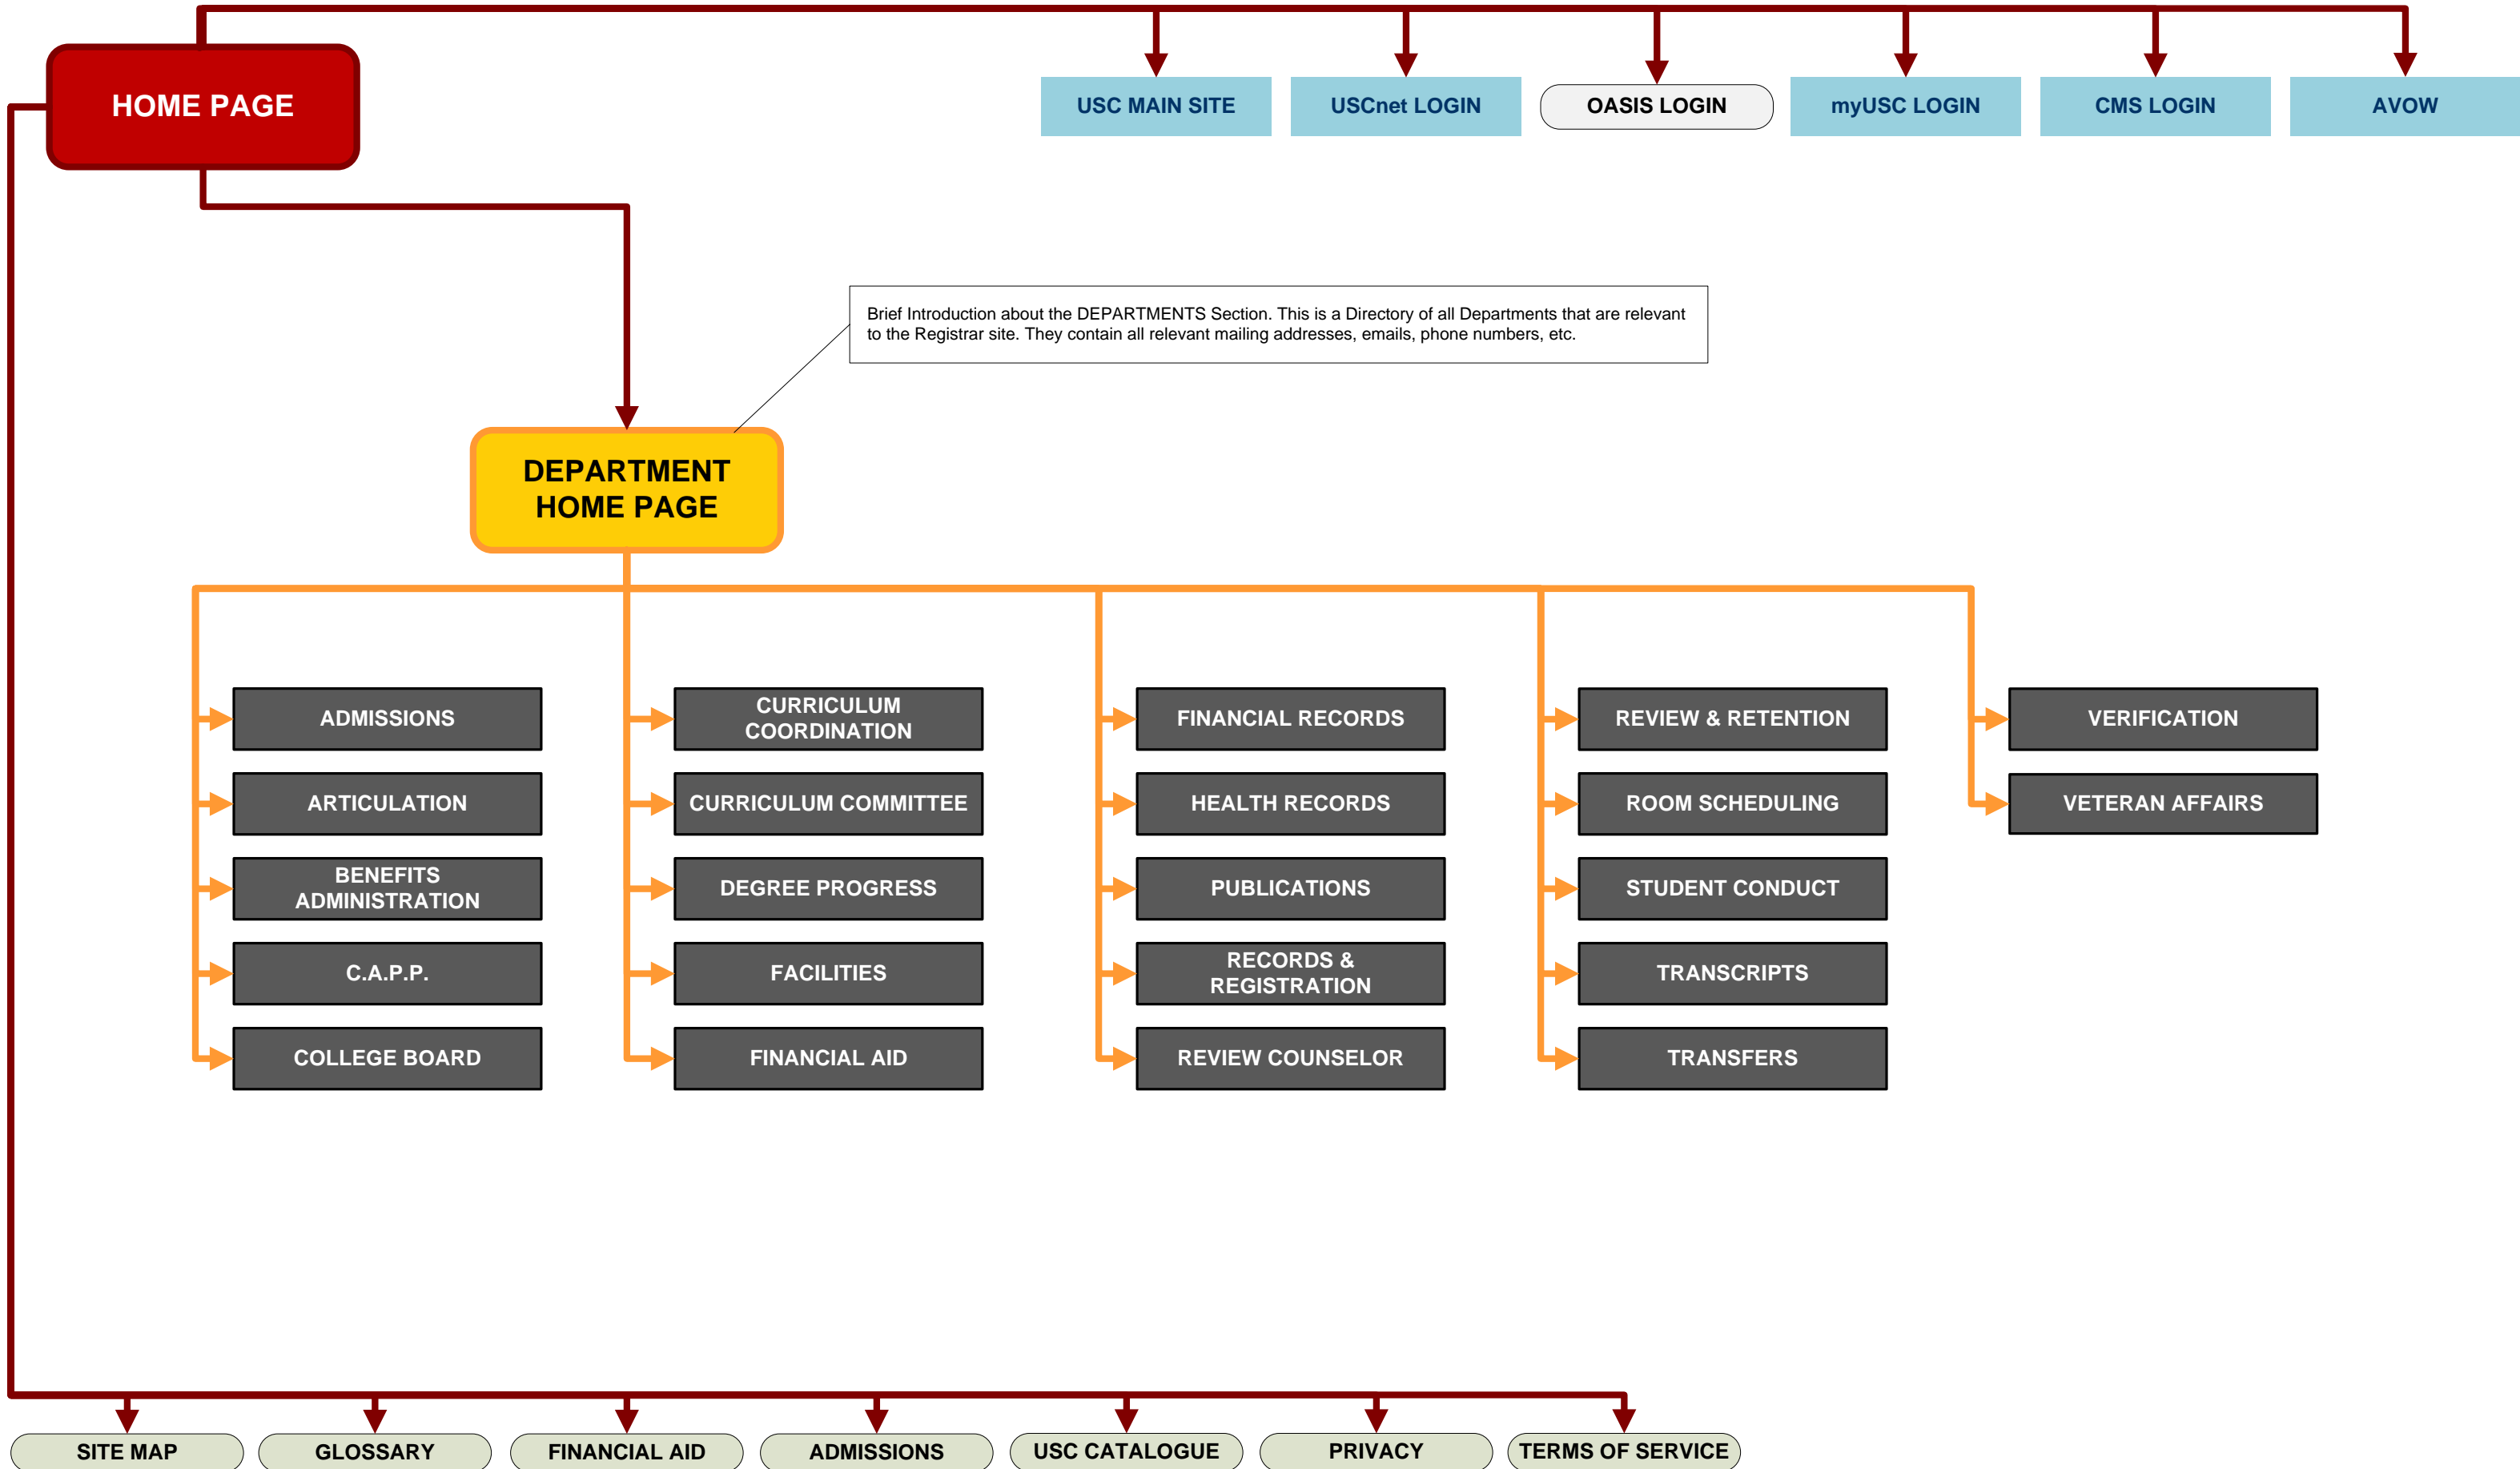

TIER 1 – TOP LEVEL SECTION HOME PAGE

Example: “Services > Diploma Home” / Records > FERPA Home” / Offices > Articulation Home”.

Downloadable Documents

Any and all data sheets, handbooks, forms and applications.

TIER 2 - SUB SECTION PAGE

Example: “Services > Diploma Home > General Info”.

SIDE NAV SECTION HEADINGS

When there is a further divisions within the navigation, additional tier sets of navigation or when the navigation is grouped.

Outbound – Remote Sites

Any and all outbound links that go to remote sites not part of the Registrar site.

SOMETHING IS WRONG WITH PAGE OR LINK

Any and all links that lead to a 404 page not found, restricted access, redirect to the wrong page or are dead (don't do anything) this will appear.

USC REGISTRAR WEBSITE REDESIGN

- END

Presented By: