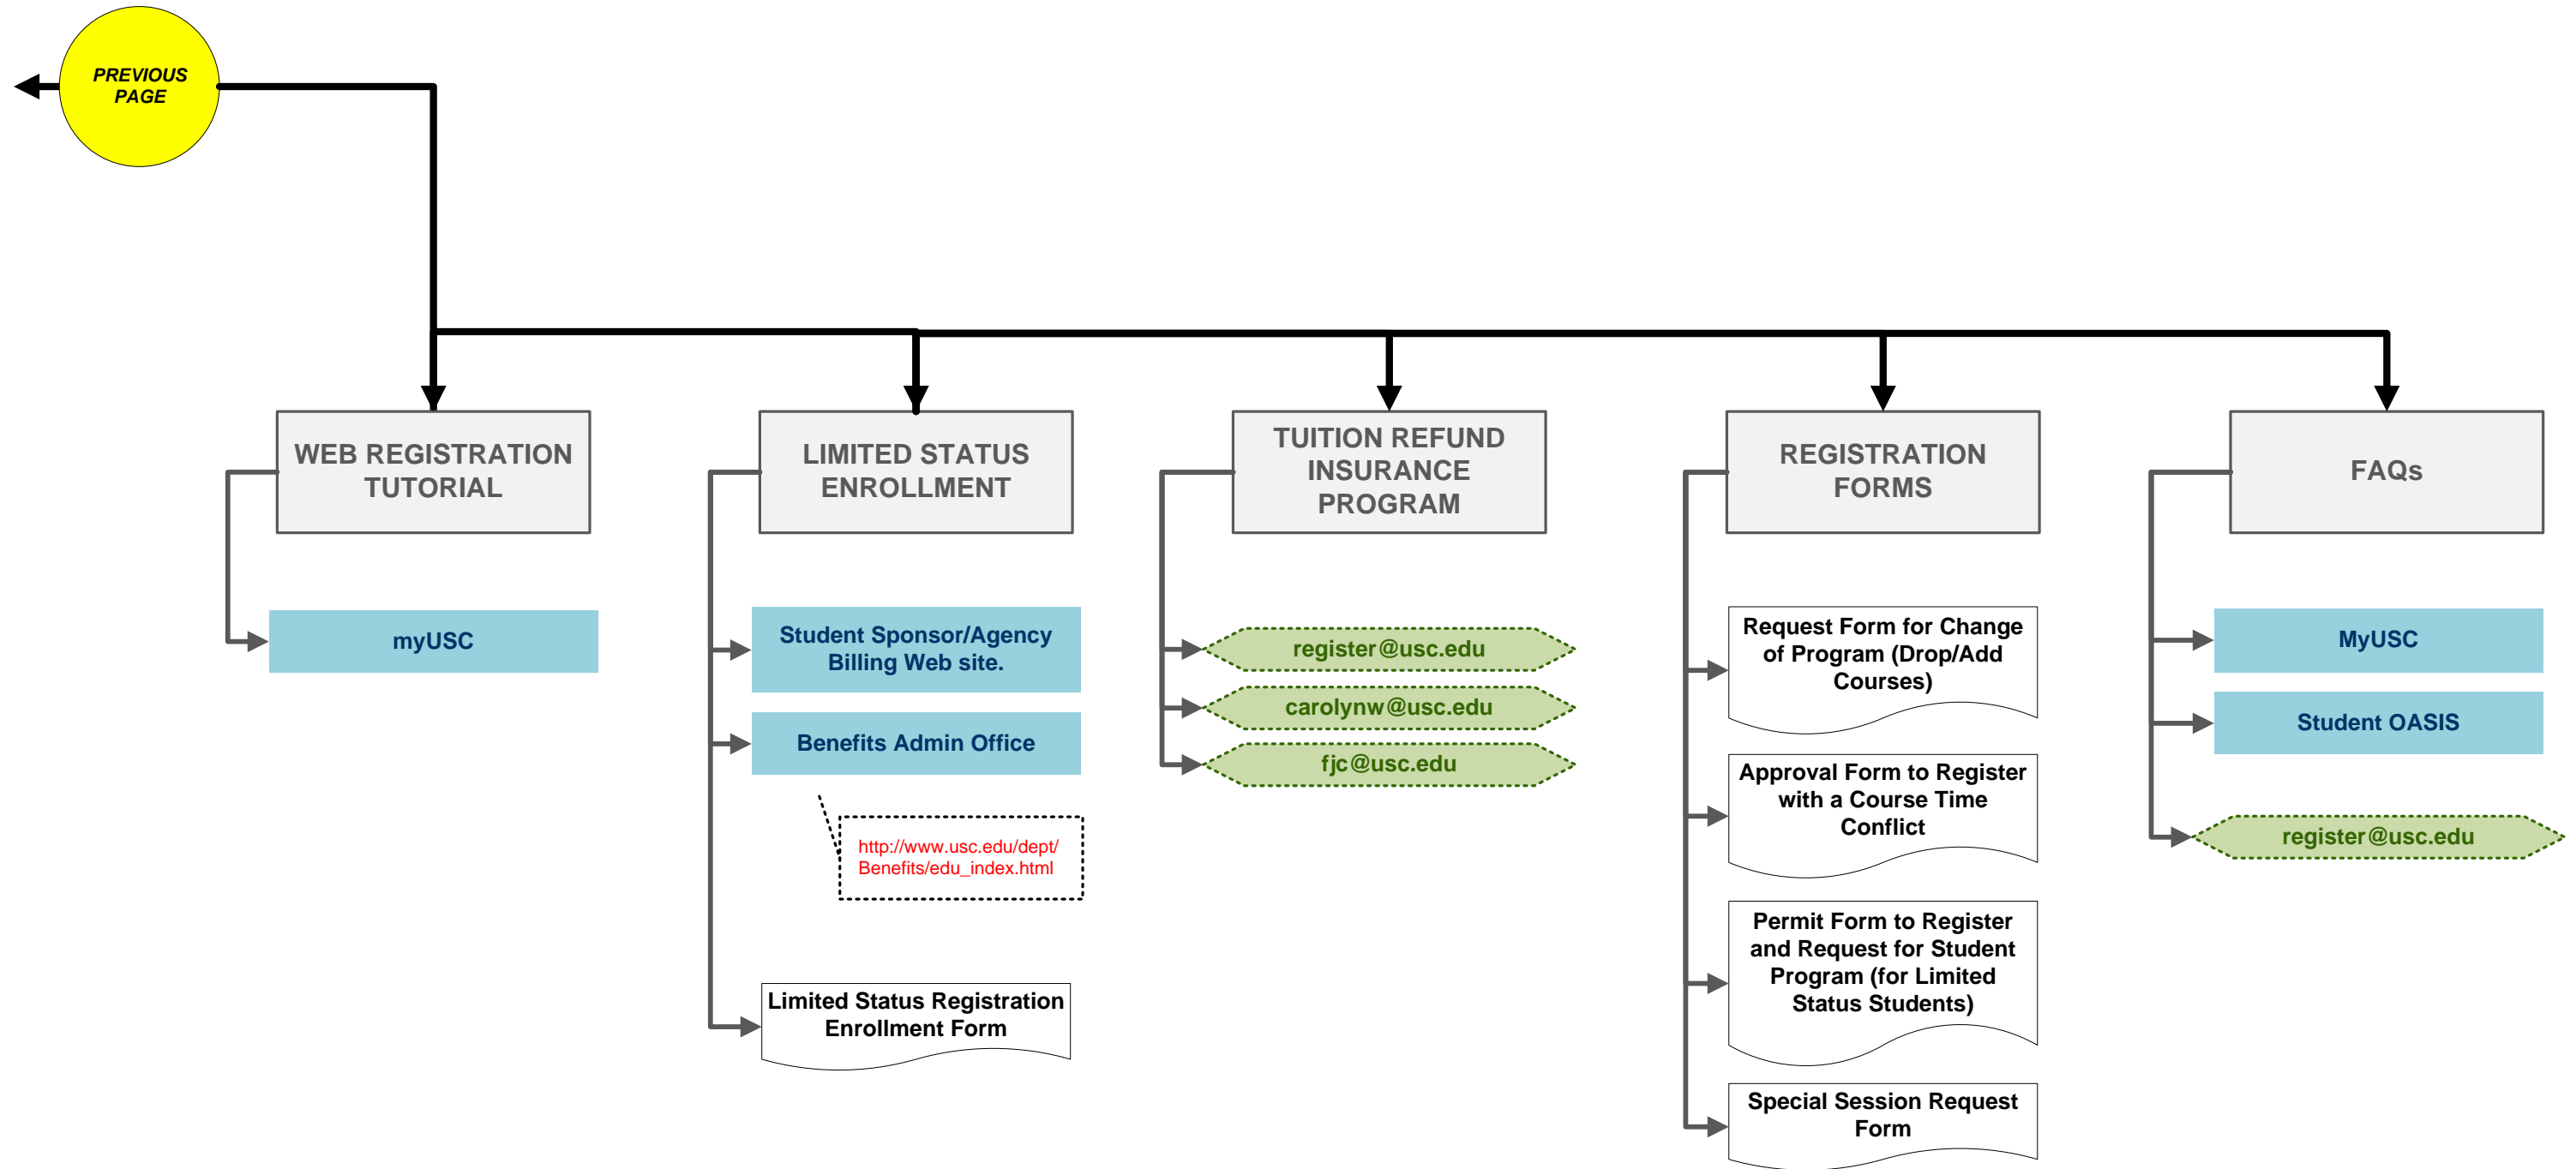

TIER 1 – TOP LEVEL SECTION HOME PAGE

Example: “Services > Diploma Home” / Records > FERPA Home” / Offices > Articulation Home”.

Downloadable Documents

Any and all data sheets, handbooks, forms and applications.

TIER 2 - SUB SECTION PAGE

Example: “Services > Diploma Home > General Info”.

SIDE NAV SECTION HEADINGS

When there is a further divisions within the navigation, additional tier sets of navigation or when the navigation is grouped.

Outbound – Remote Sites

Any and all outbound links that go to remote sites not part of the Registrar site.

SOMETHING IS WRONG WITH PAGE OR LINK

Any and all links that lead to a 404 page not found, restricted access, redirect to the wrong page or are dead (don't do anything) this will appear.

USC REGISTRAR WEBSITE REDESIGN

- END

Presented By: