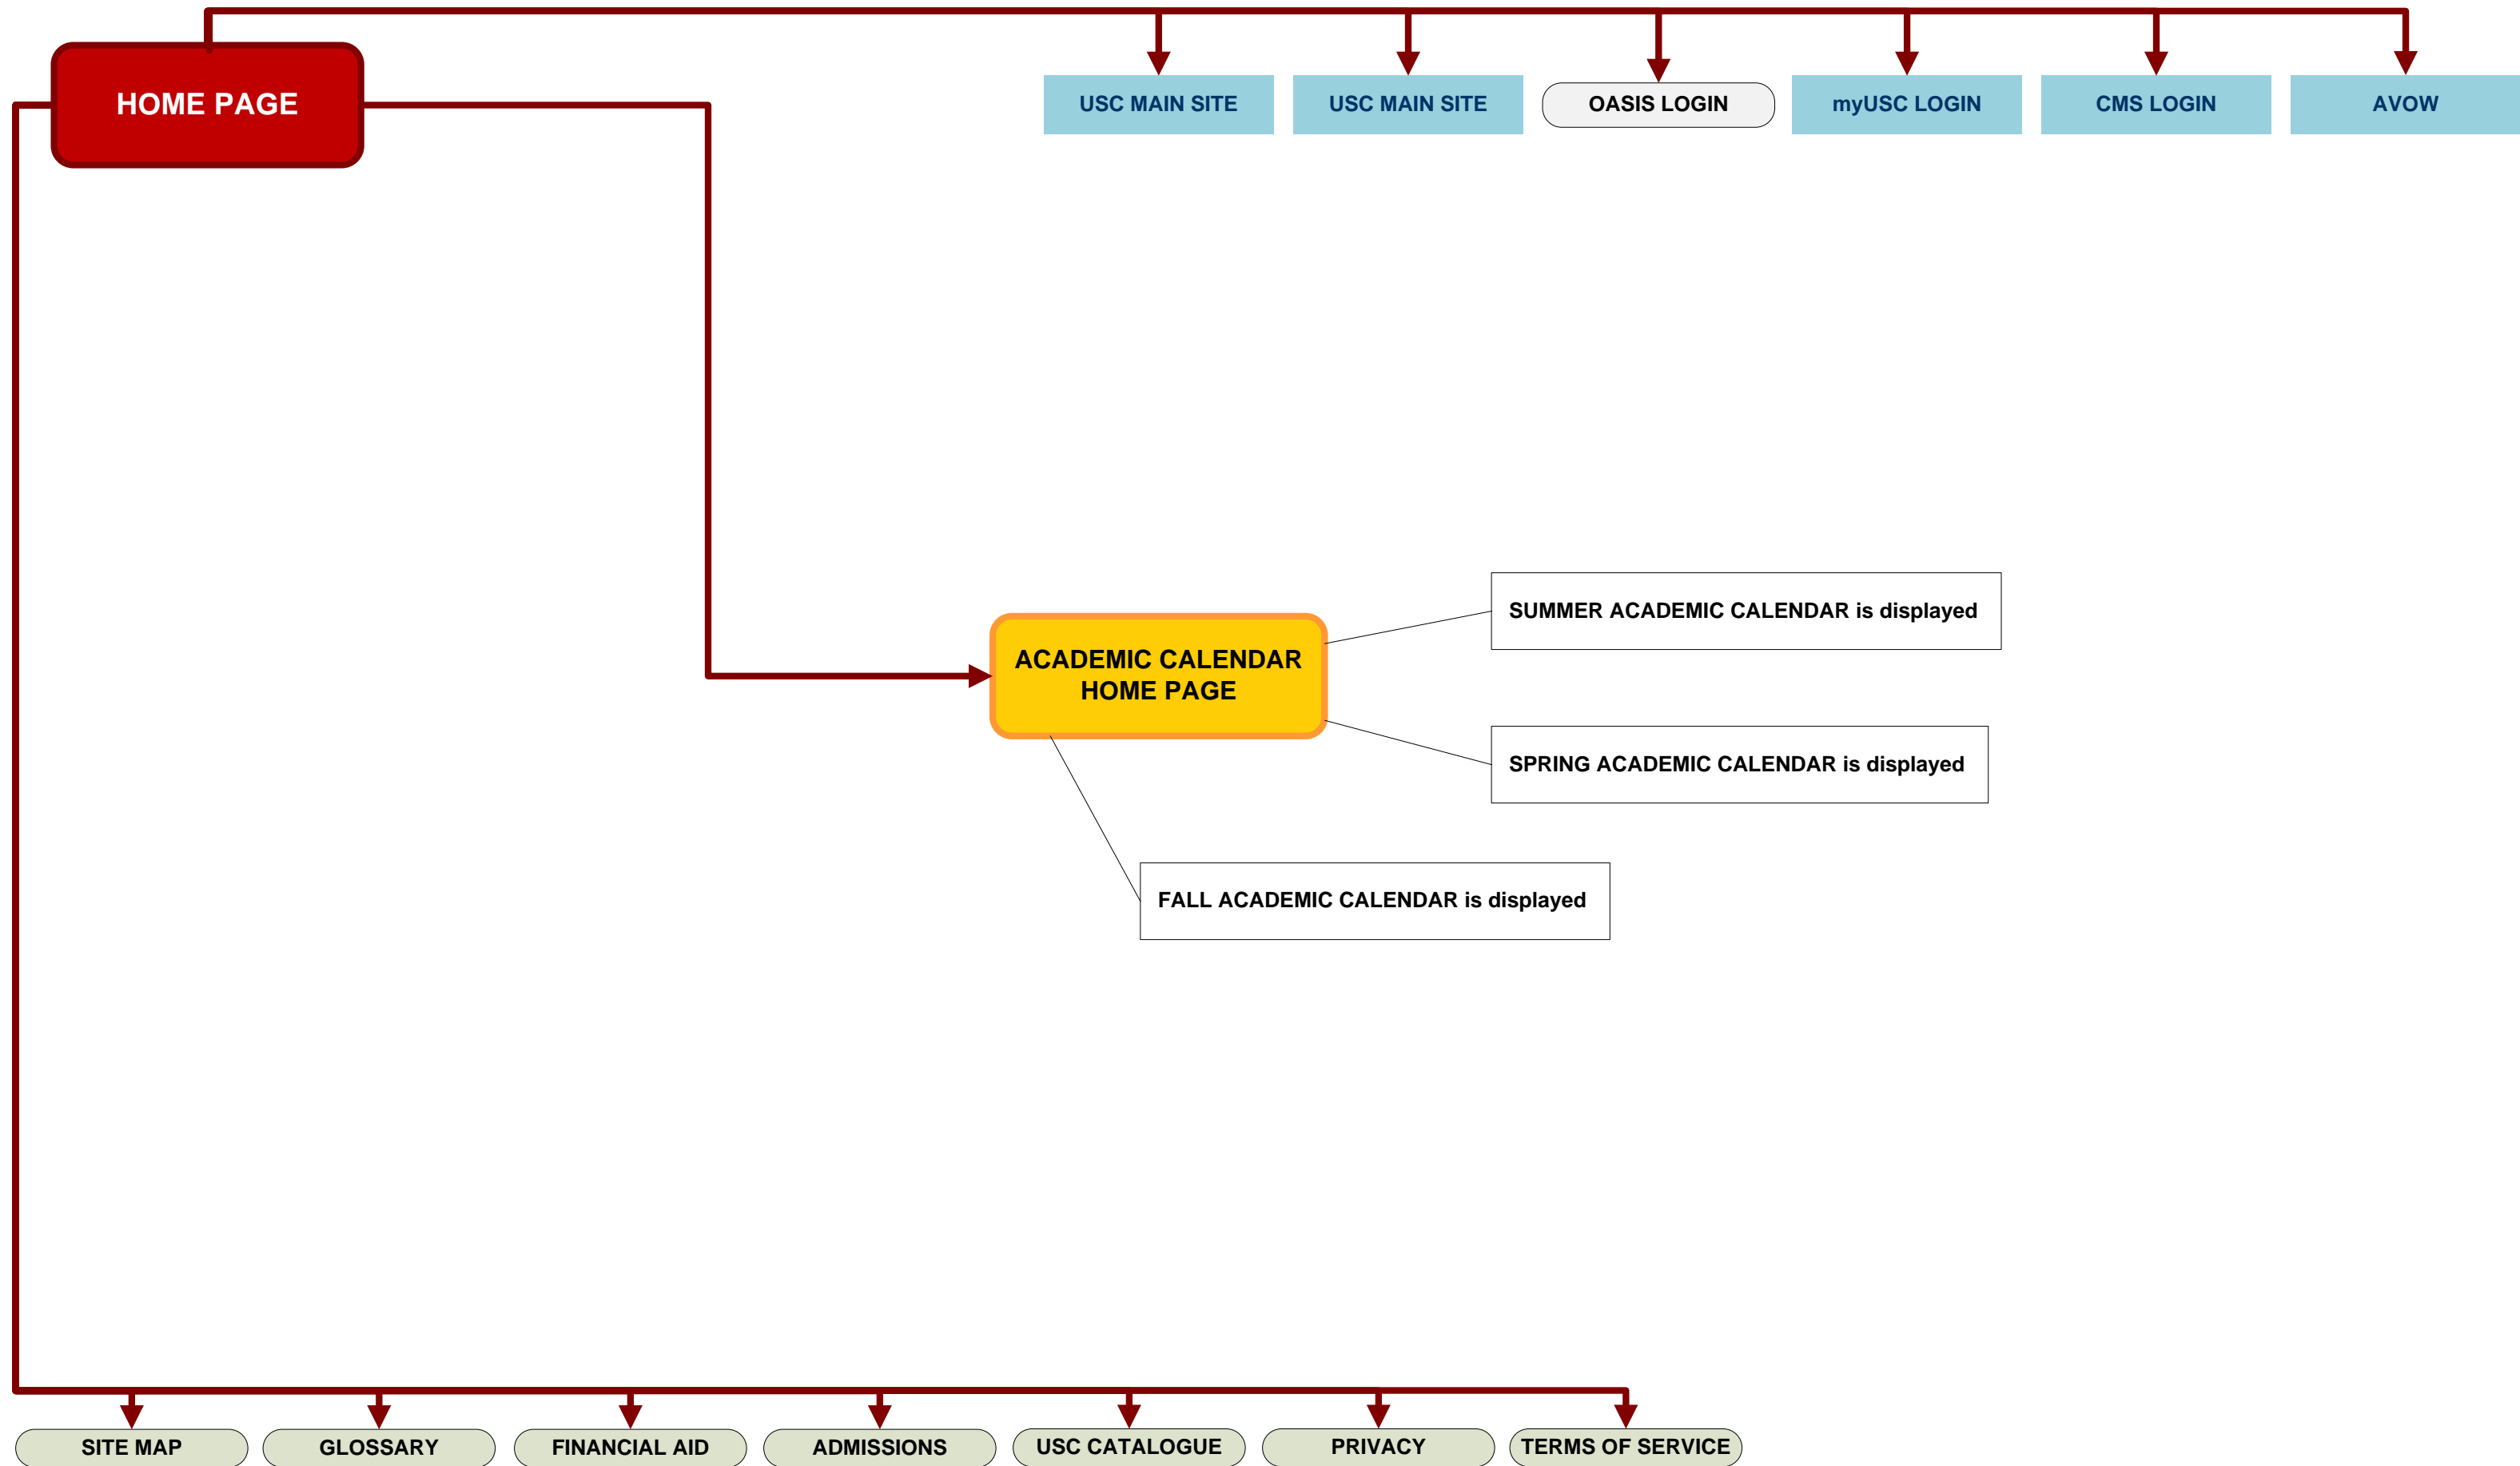

TIER 1 – TOP LEVEL SECTION HOME PAGE

Example: “Services > Diploma Home” / Records > FERPA Home” / Offices > Articulation Home”.

Downloadable Documents

Any and all data sheets, handbooks, forms and applications.

TIER 2 - SUB SECTION PAGE

Example: “Services > Diploma Home > General Info”.

SIDE NAV SECTION HEADINGS

When there is a further divisions within the navigation, additional tier sets of navigation or when the navigation is grouped.

Outbound – Remote Sites

Any and all outbound links that go to remote sites not part of the Registrar site.

SOMETHING IS WRONG WITH PAGE OR LINK

Any and all links that lead to a 404 page not found, restricted access, redirect to the wrong page or are dead (don't do anything) this will appear.