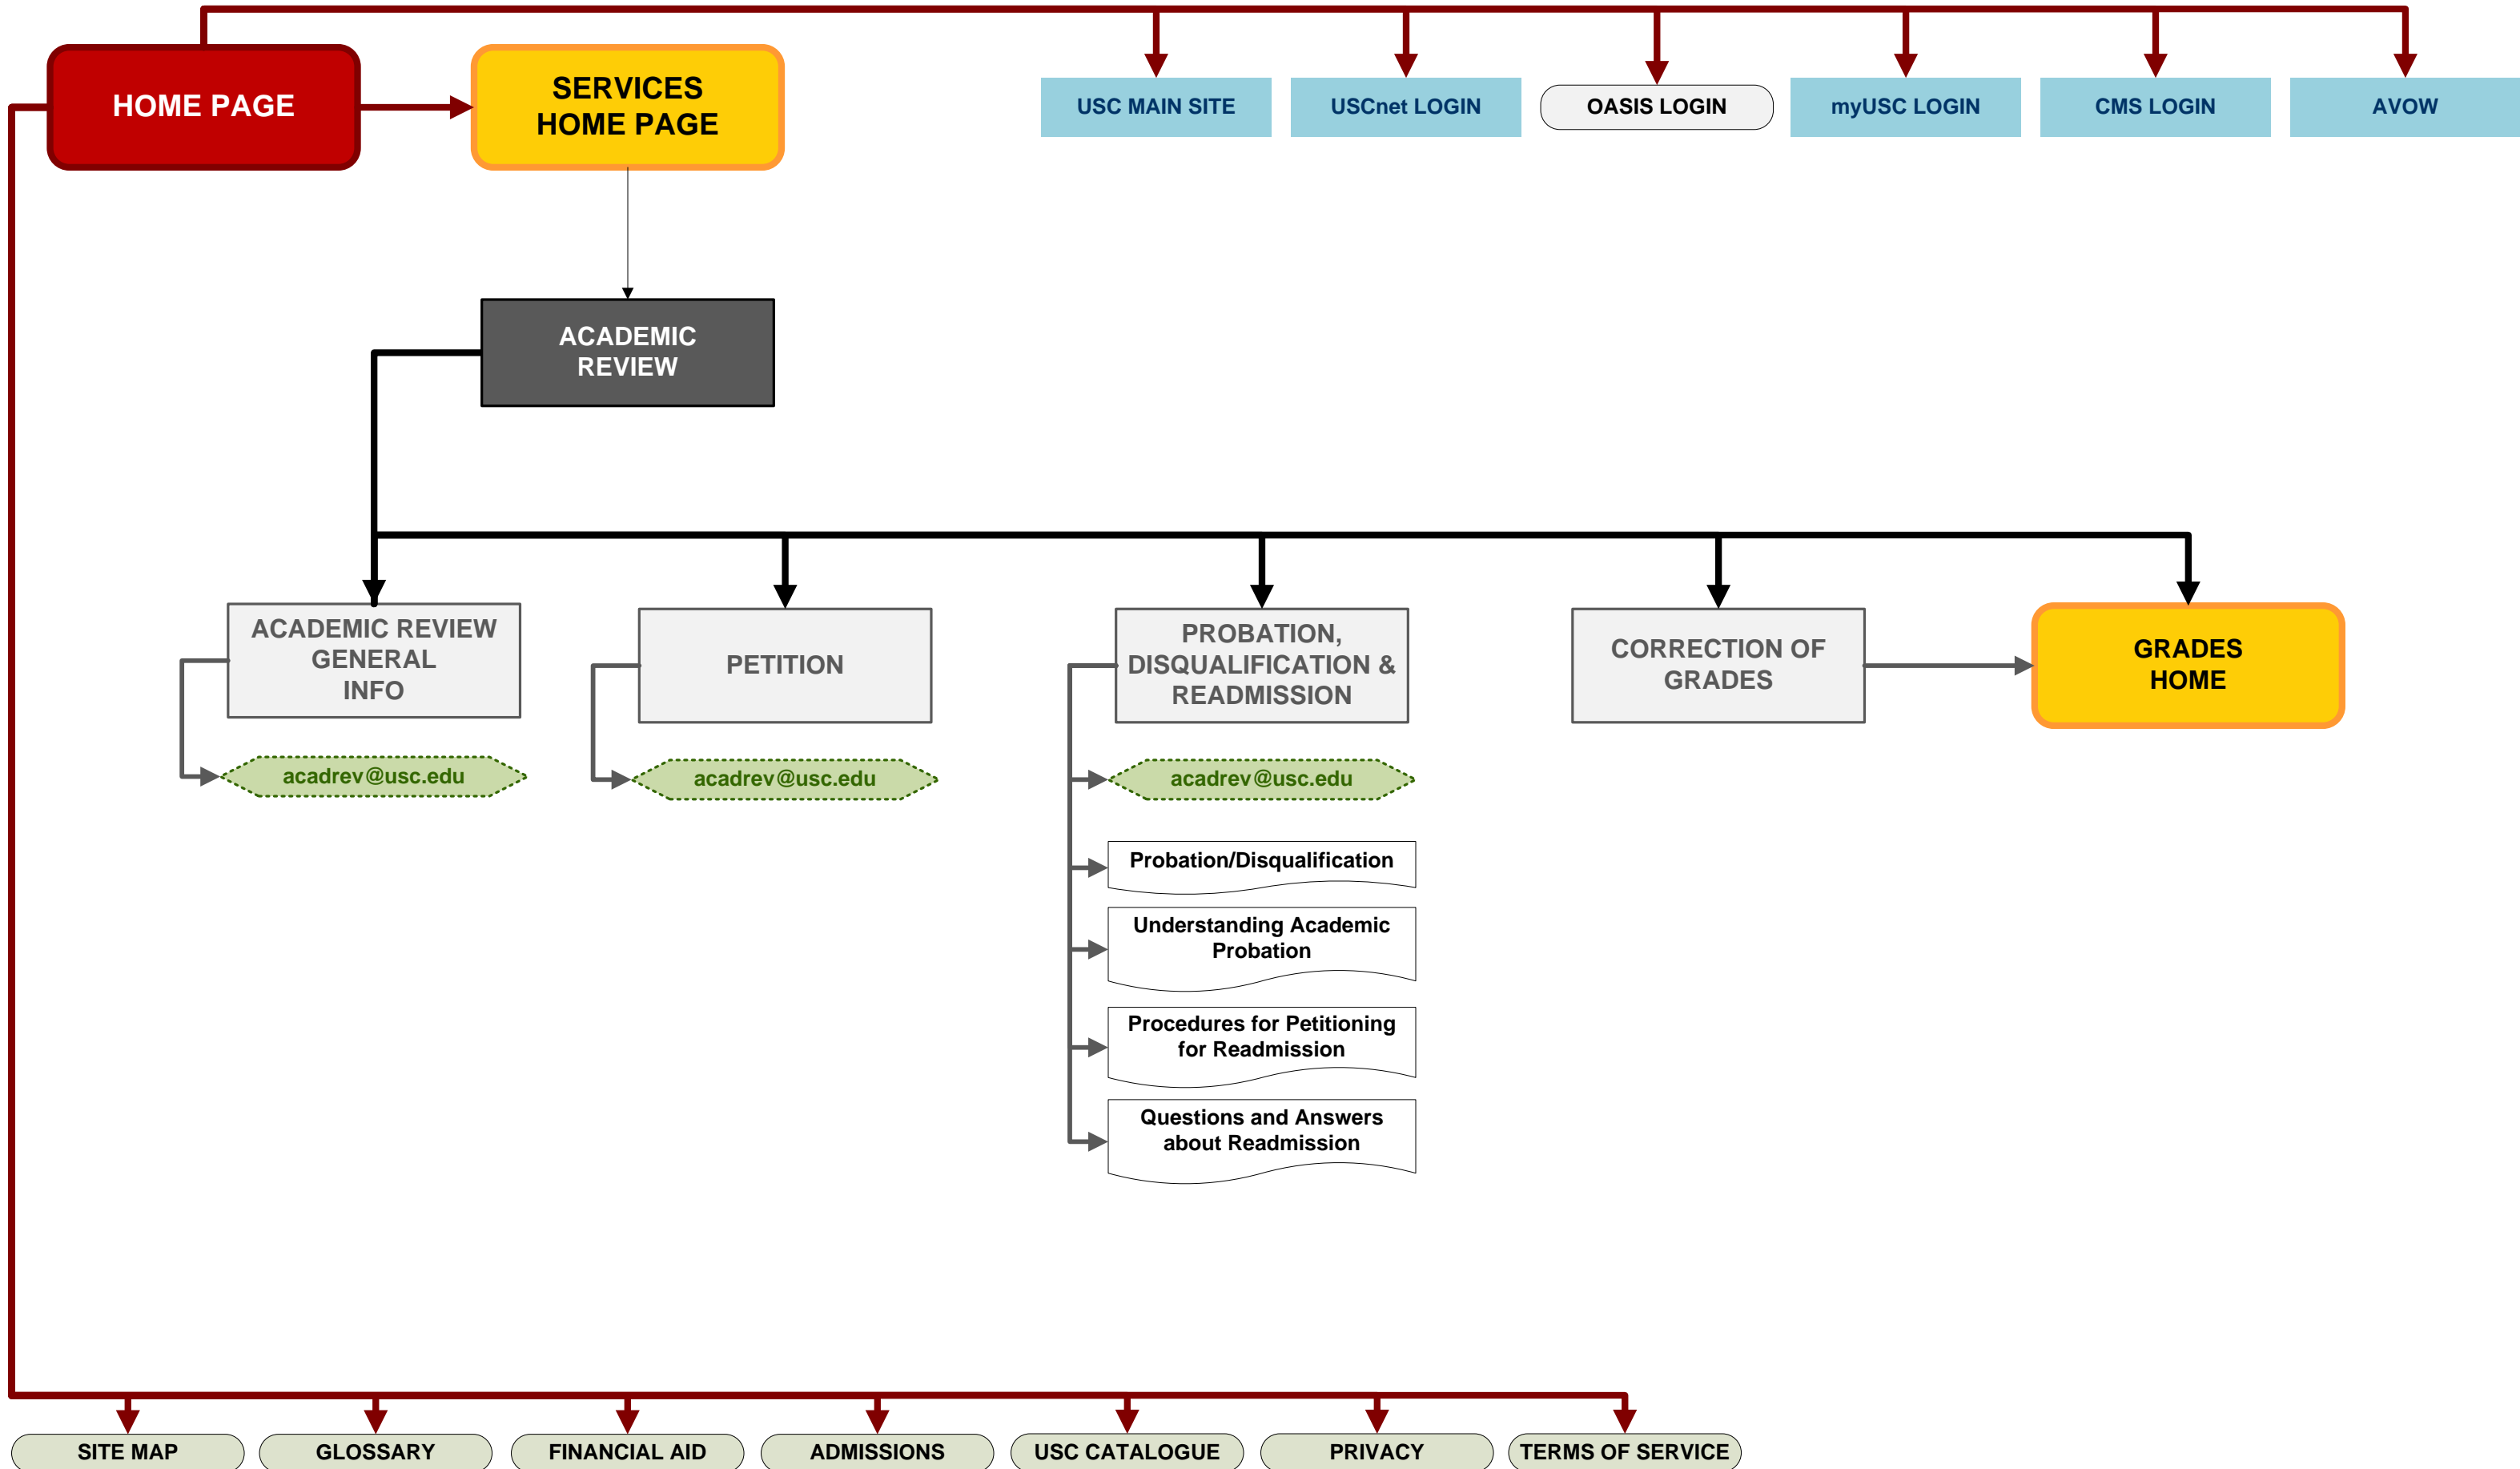

TIER 1 – TOP LEVEL SECTION HOME PAGE

Example: “Services > Diploma Home” / Records > FERPA Home” / Offices > Articulation Home”.

Downloadable Documents

Any and all data sheets, handbooks, forms and applications.

TIER 2 - SUB SECTION PAGE

Example: “Services > Diploma Home > General Info”.

SIDE NAV SECTION HEADINGS

When there is a further divisions within the navigation, additional tier sets of navigation or when the navigation is grouped.

Outbound – Remote Sites

Any and all outbound links that go to remote sites not part of the Registrar site.

SOMETHING IS WRONG WITH PAGE OR LINK

Any and all links that lead to a 404 page not found, restricted access, redirect to the wrong page or are dead (don't do anything) this will appear.

USC REGISTRAR WEBSITE REDESIGN

- END

Presented By: