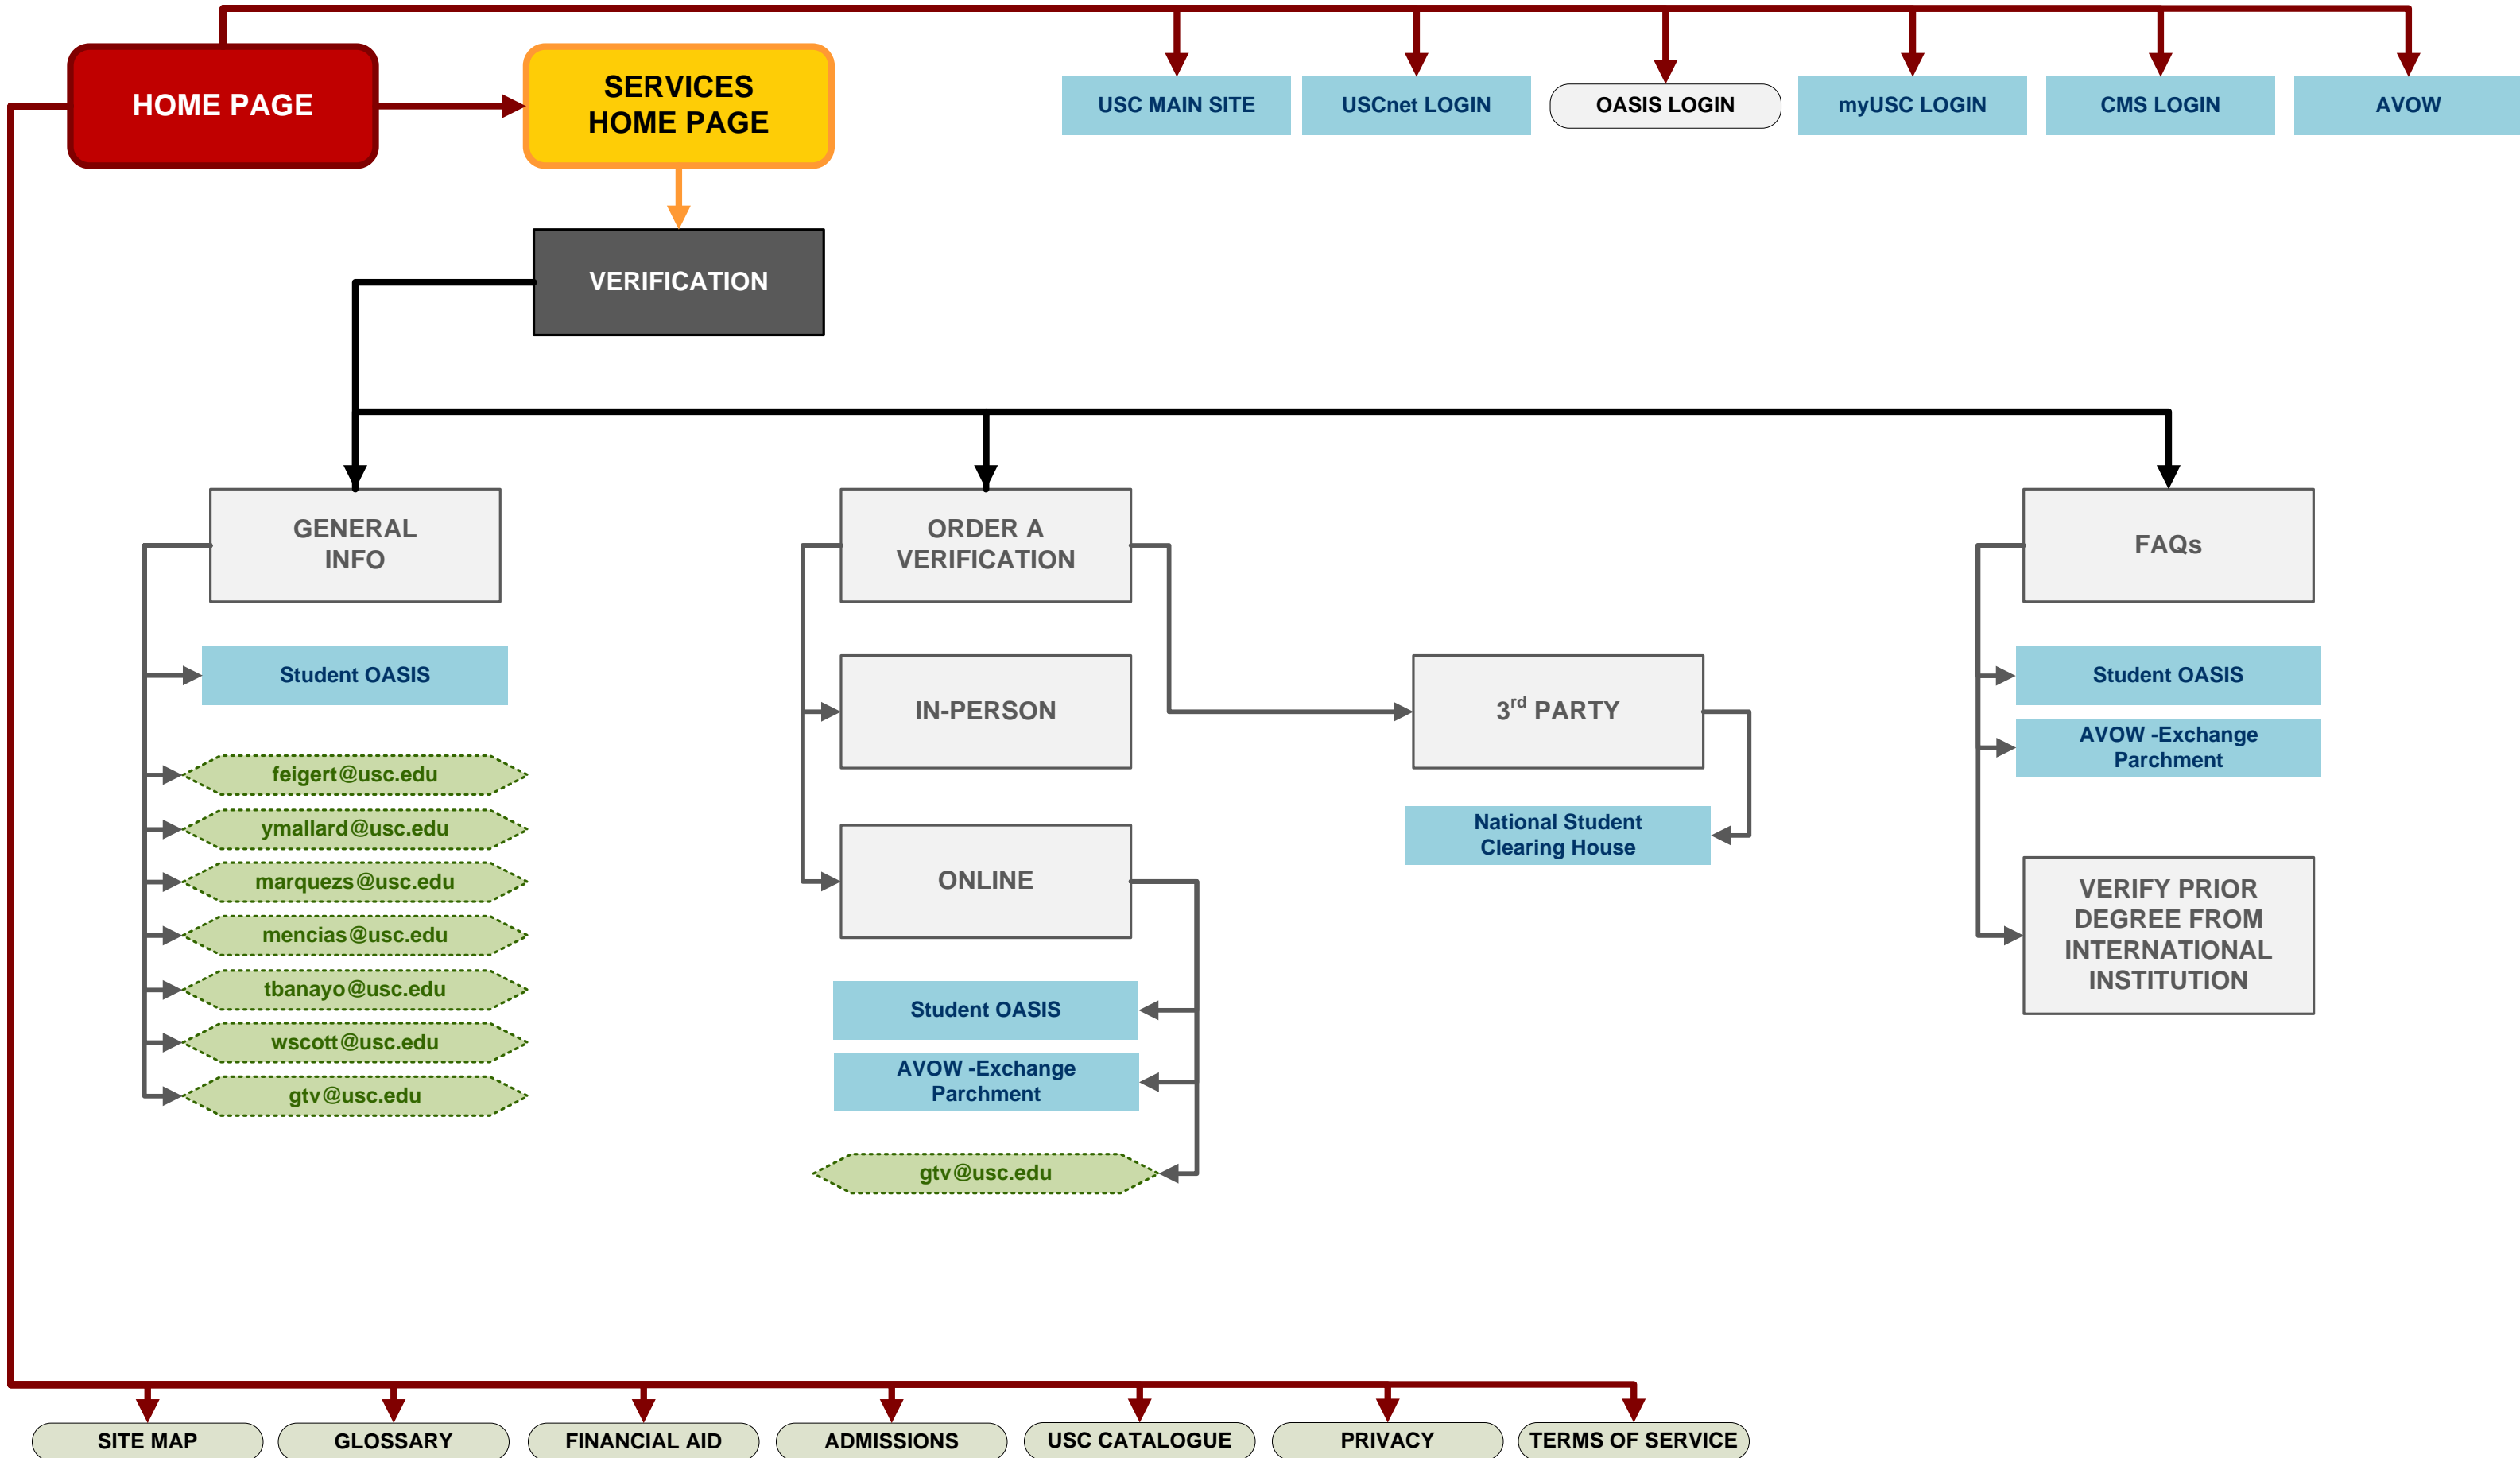

TIER 1 – TOP LEVEL SECTION HOME PAGE

Example: “Services > Diploma Home” / Records > FERPA Home” / Offices > Articulation Home”.

Downloadable Documents

Any and all data sheets, handbooks, forms and applications.

TIER 2 - SUB SECTION PAGE

Example: “Services > Diploma Home > General Info”.

SIDE NAV SECTION HEADINGS

When there is a further divisions within the navigation, additional tier sets of navigation or when the navigation is grouped.

Outbound – Remote Sites

Any and all outbound links that go to remote sites not part of the Registrar site.

SOMETHING IS WRONG WITH PAGE OR LINK

Any and all links that lead to a 404 page not found, restricted access, redirect to the wrong page or are dead (don't do anything) this will appear.

USC REGISTRAR WEBSITE REDESIGN

- END

Presented By: