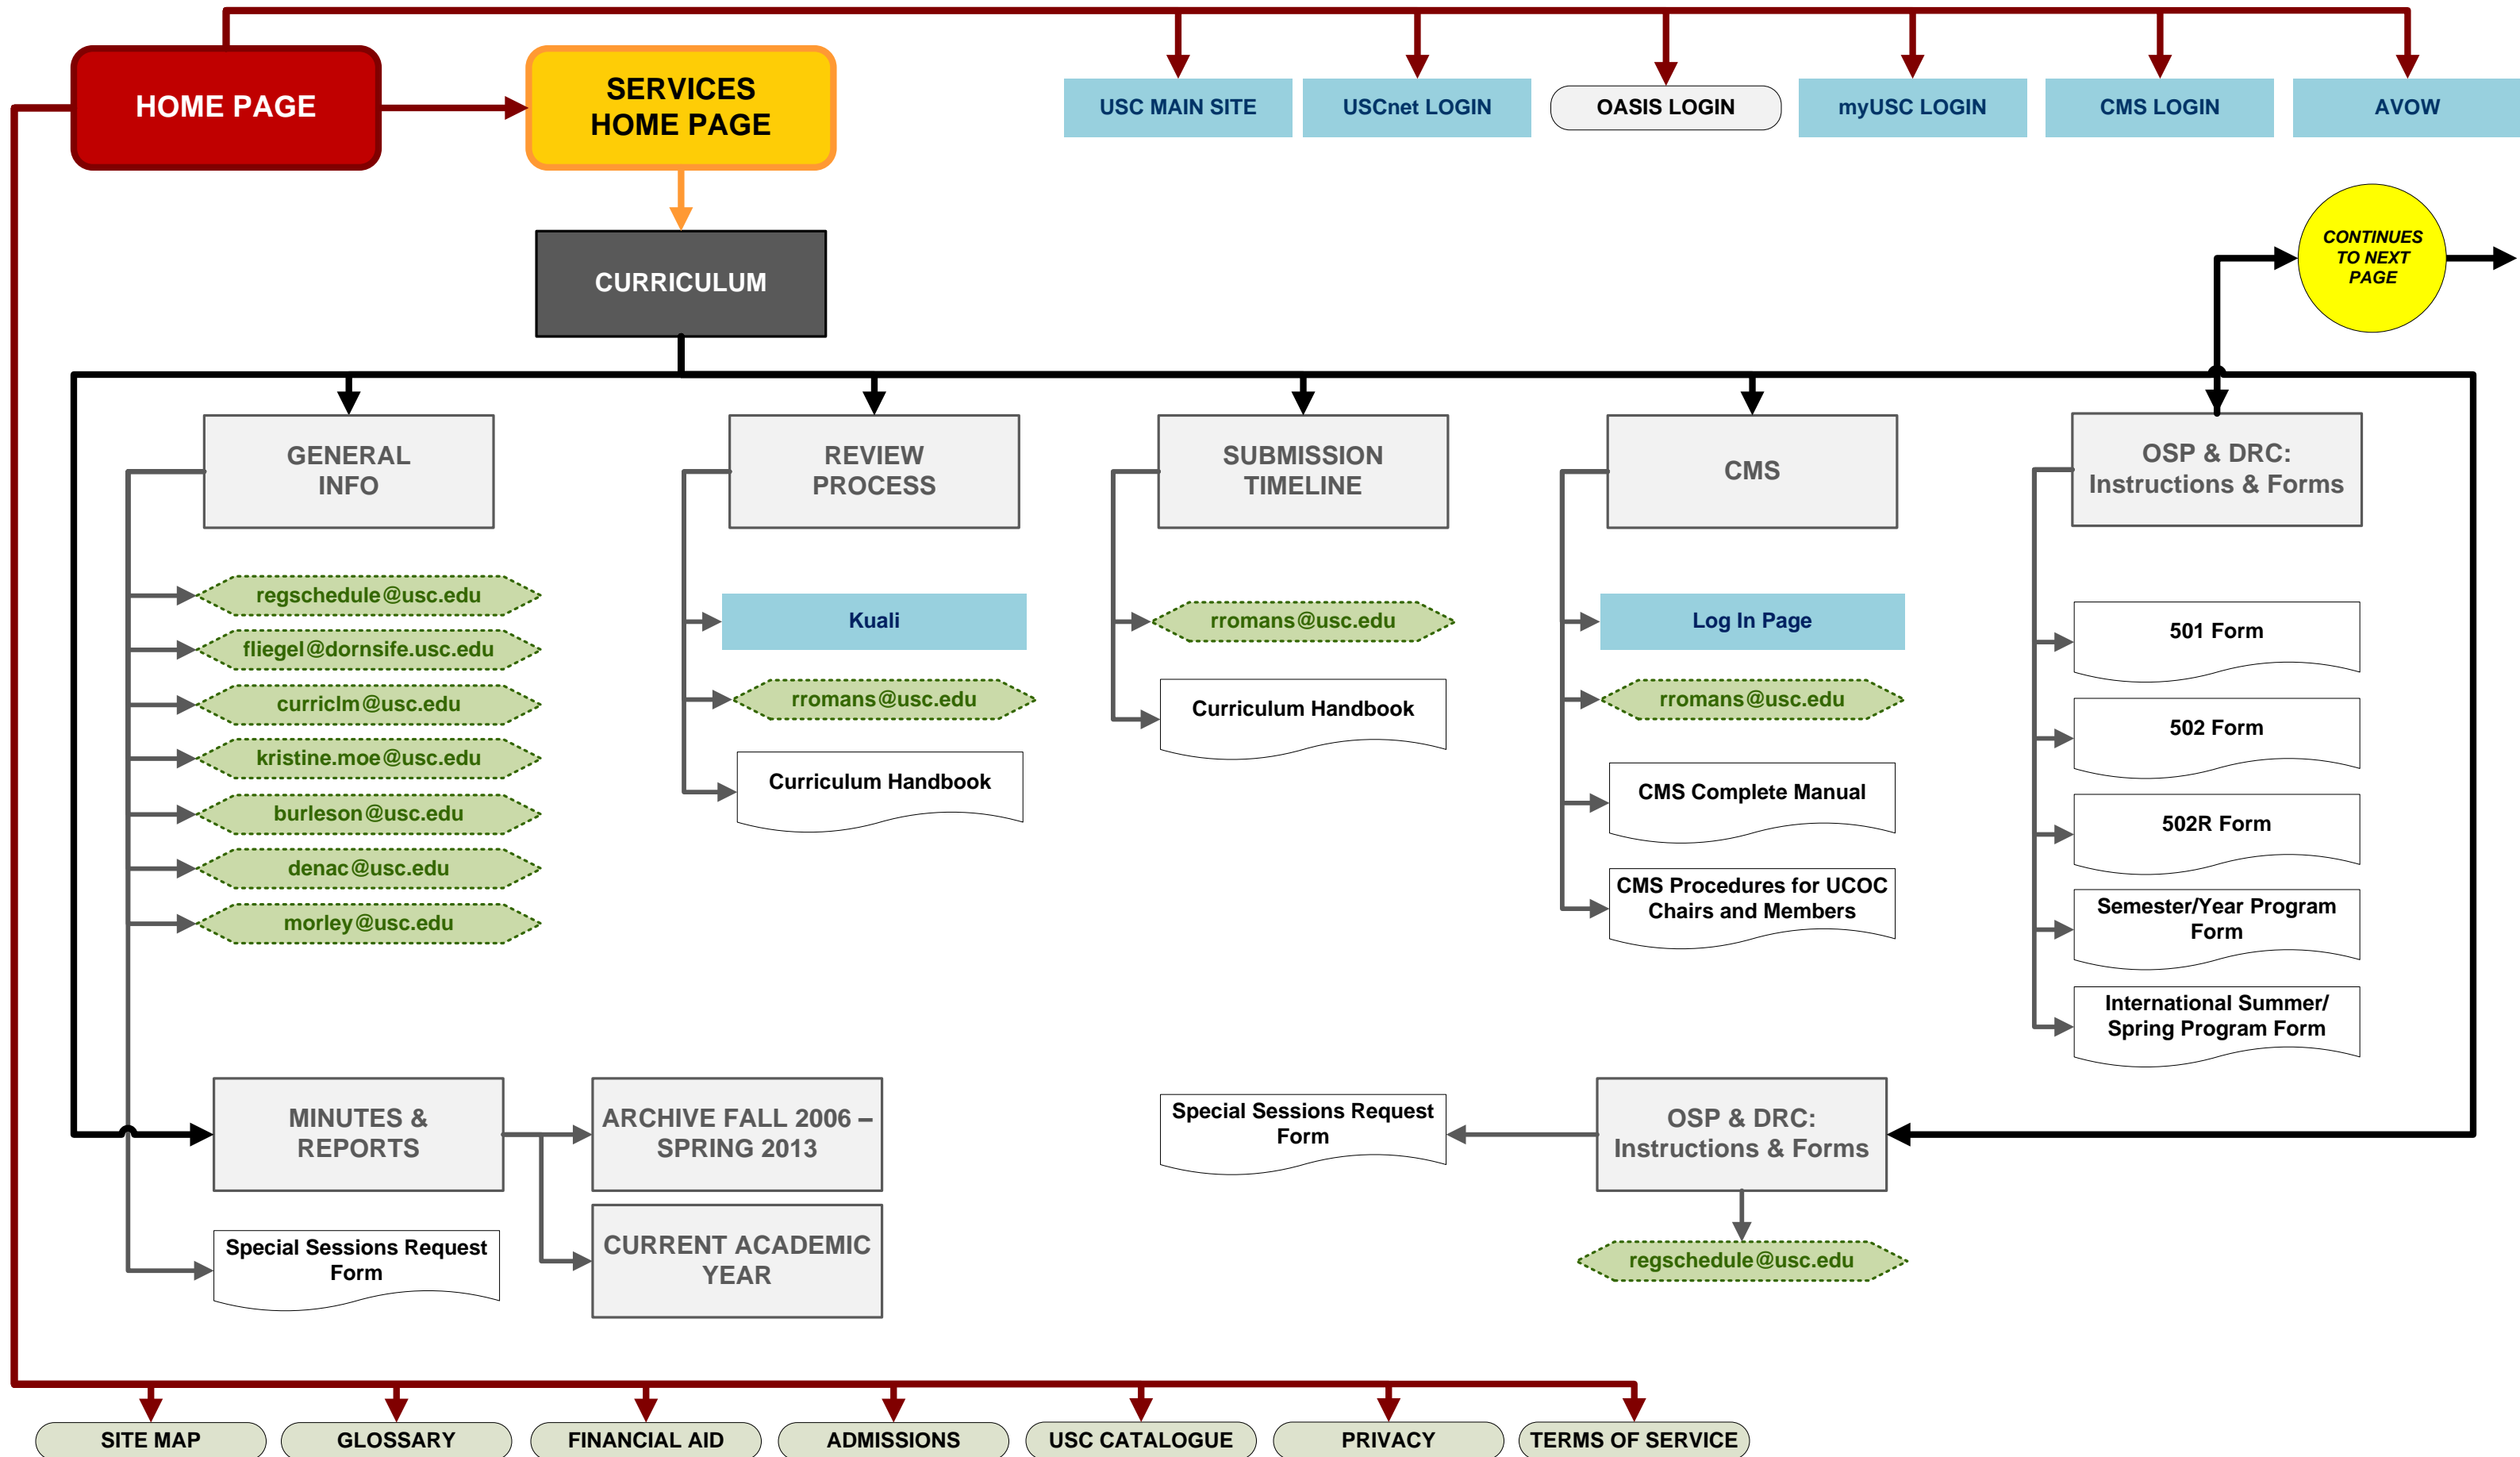

TIER 1 – TOP LEVEL SECTION HOME PAGE

Example: “Services > Diploma Home” / Records > FERPA Home” / Offices > Articulation Home”.

Downloadable Documents

Any and all data sheets, handbooks, forms and applications.

TIER 2 - SUB SECTION PAGE

Example: “Services > Diploma Home > General Info”.

SIDE NAV SECTION HEADINGS

When there is a further divisions within the navigation, additional tier sets of navigation or when the navigation is grouped.

Outbound – Remote Sites

Any and all outbound links that go to remote sites not part of the Registrar site.

SOMETHING IS WRONG WITH PAGE OR LINK

Any and all links that lead to a 404 page not found, restricted access, redirect to the wrong page or are dead (don't do anything) this will appear.