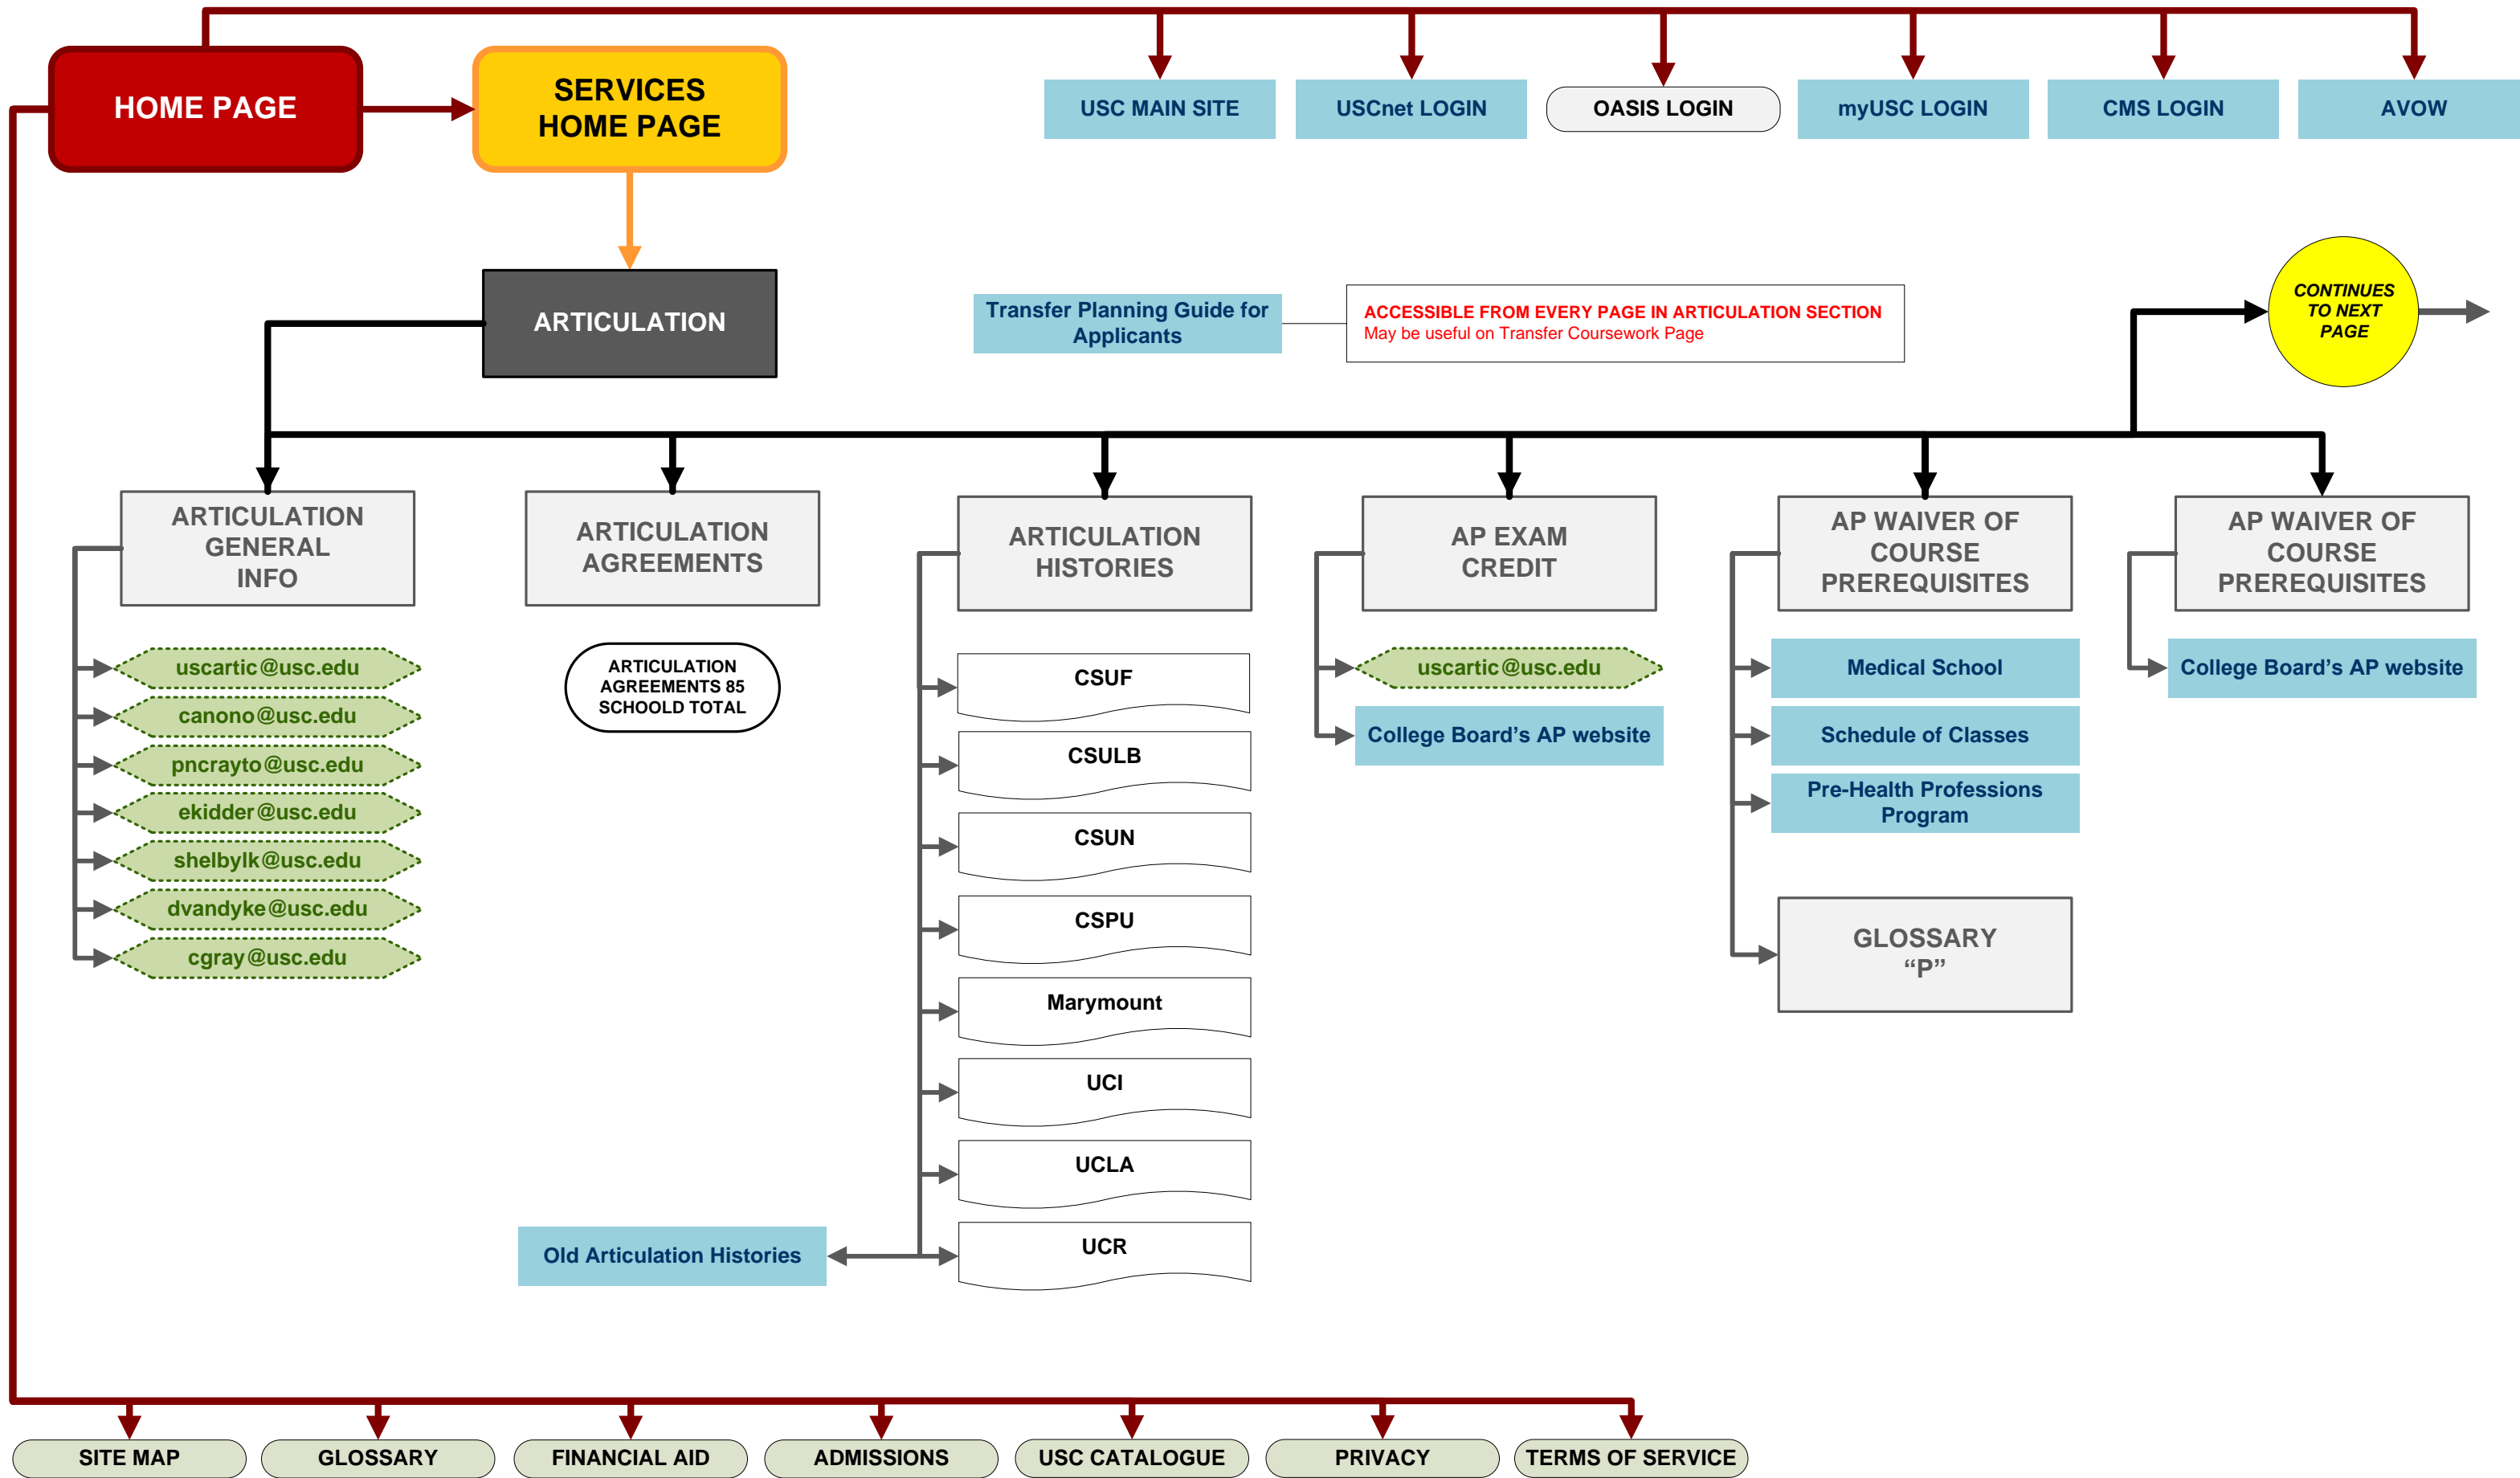

TIER 1 – TOP LEVEL SECTION HOME PAGE

Example: “Services > Diploma Home” / Records > FERPA Home” / Offices > Articulation Home”.

Downloadable Documents

Any and all data sheets, handbooks, forms and applications.

TIER 2 - SUB SECTION PAGE

Example: “Services > Diploma Home > General Info”.

SIDE NAV SECTION HEADINGS

When there is a further divisions within the navigation, additional tier sets of navigation or when the navigation is grouped.

Outbound – Remote Sites

Any and all outbound links that go to remote sites not part of the Registrar site.

SOMETHING IS WRONG WITH PAGE OR LINK

Any and all links that lead to a 404 page not found, restricted access, redirect to the wrong page or are dead (don't do anything) this will appear.

USC REGISTRAR WEBSITE REDESIGN

- END

Presented By: