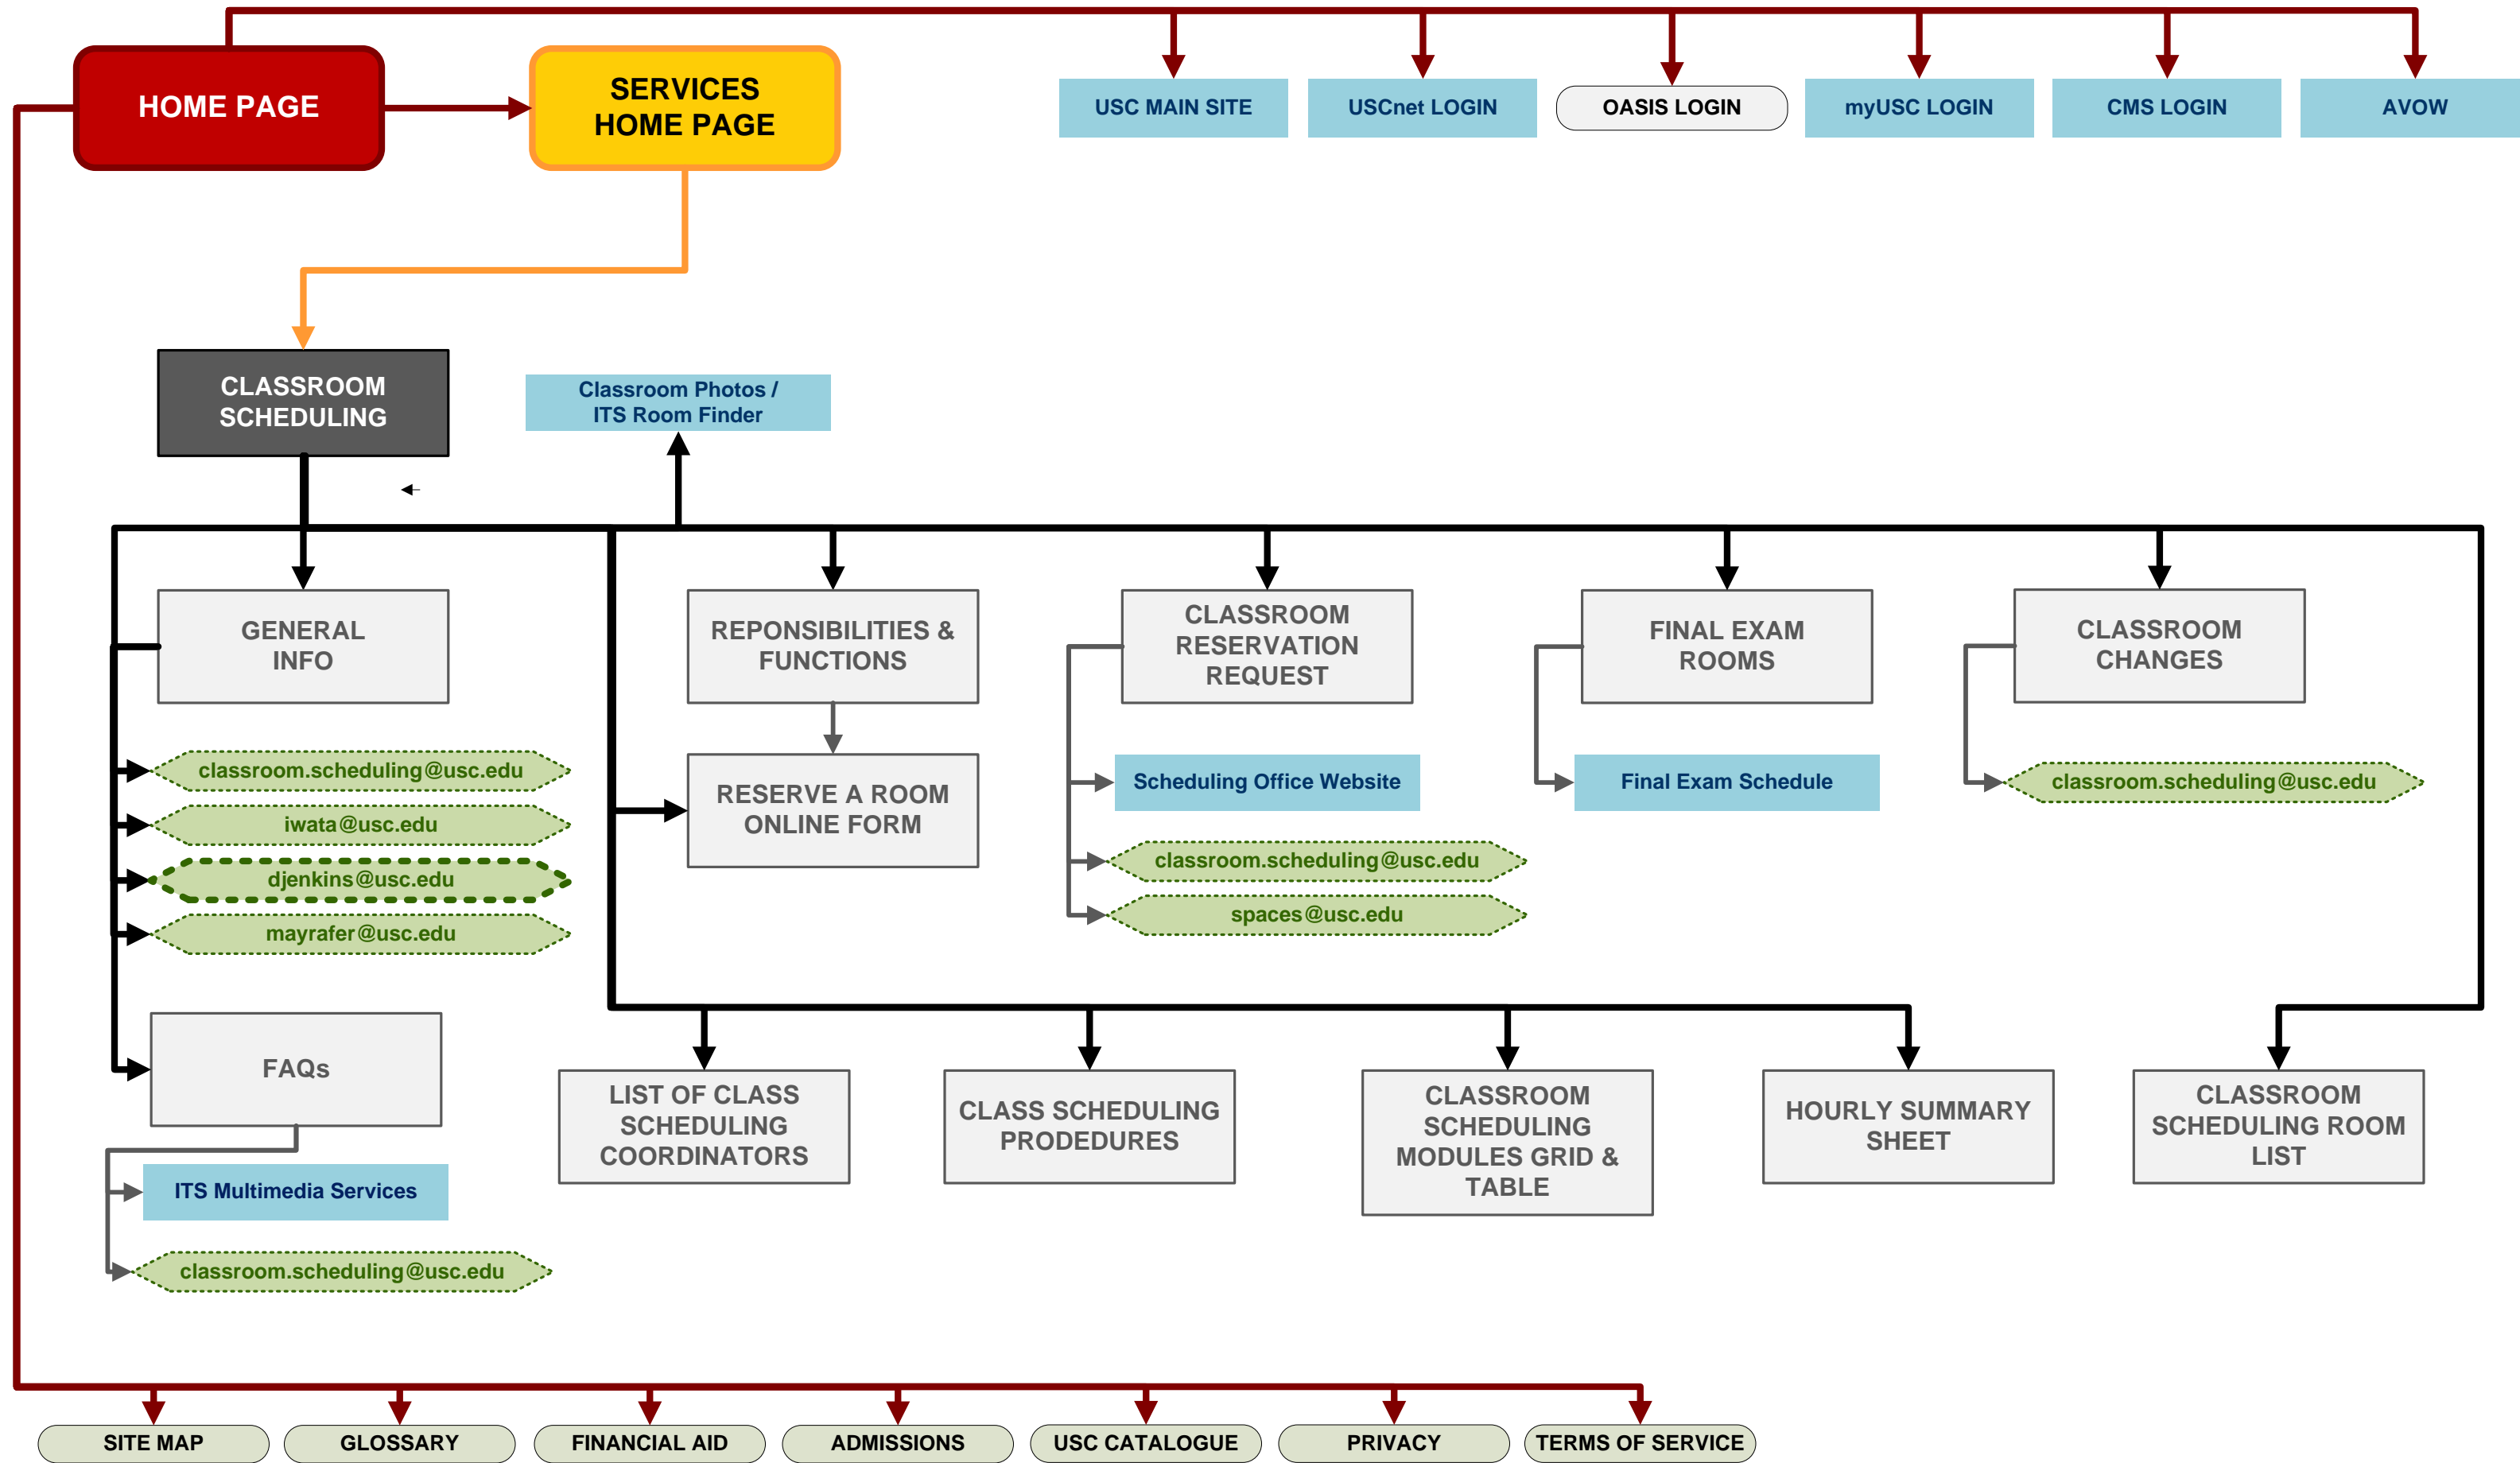

TIER 1 – TOP LEVEL SECTION HOME PAGE

Example: “Services > Diploma Home” / Records > FERPA Home” / Offices > Articulation Home”.

Downloadable Documents

Any and all data sheets, handbooks, forms and applications.

TIER 2 - SUB SECTION PAGE

Example: “Services > Diploma Home > General Info”.

SIDE NAV SECTION HEADINGS

When there is a further divisions within the navigation, additional tier sets of navigation or when the navigation is grouped.

Outbound – Remote Sites

Any and all outbound links that go to remote sites not part of the Registrar site.

SOMETHING IS WRONG WITH PAGE OR LINK

Any and all links that lead to a 404 page not found, restricted access, redirect to the wrong page or are dead (don't do anything) this will appear.

USC REGISTRAR WEBSITE REDESIGN

- END

Presented By: