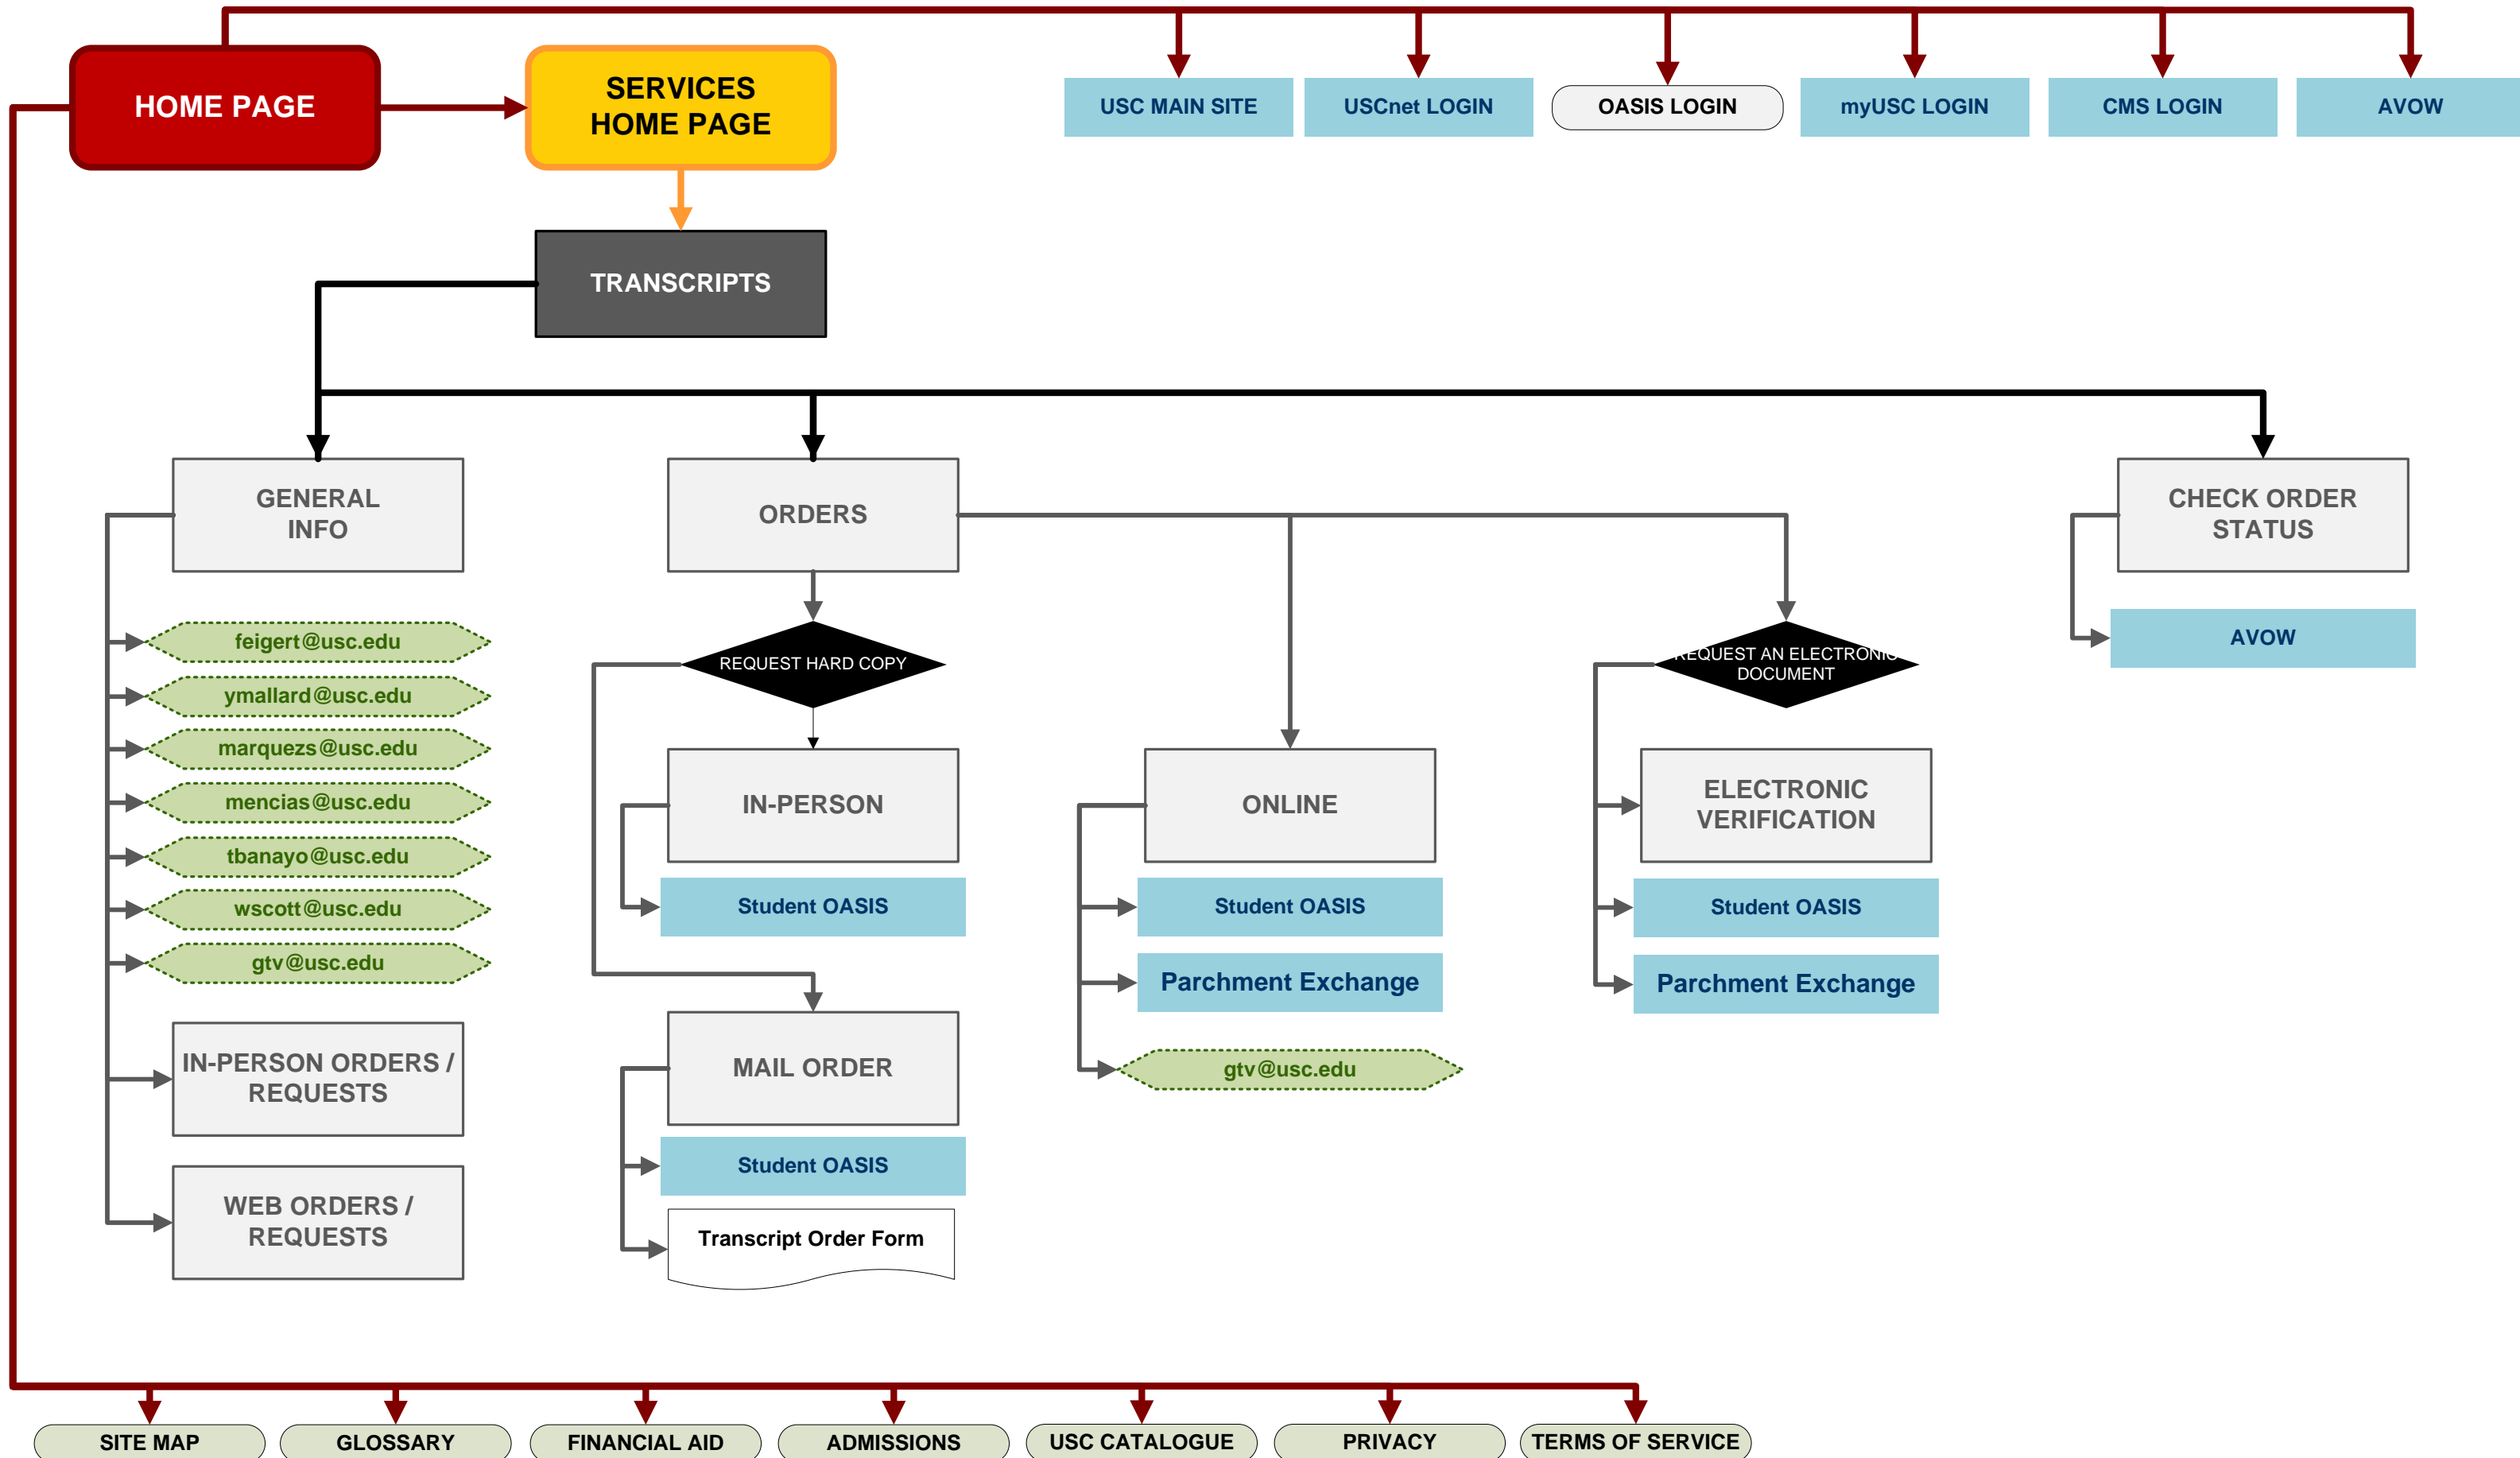

TIER 1 – TOP LEVEL SECTION HOME PAGE

Example: “Services > Diploma Home” / Records > FERPA Home” / Offices > Articulation Home”.

Downloadable Documents

Any and all data sheets, handbooks, forms and applications.

TIER 2 - SUB SECTION PAGE

Example: “Services > Diploma Home > General Info”.

SIDE NAV SECTION HEADINGS

When there is a further divisions within the navigation, additional tier sets of navigation or when the navigation is grouped.

Outbound – Remote Sites

Any and all outbound links that go to remote sites not part of the Registrar site.

SOMETHING IS WRONG WITH PAGE OR LINK

Any and all links that lead to a 404 page not found, restricted access, redirect to the wrong page or are dead (don't do anything) this will appear.