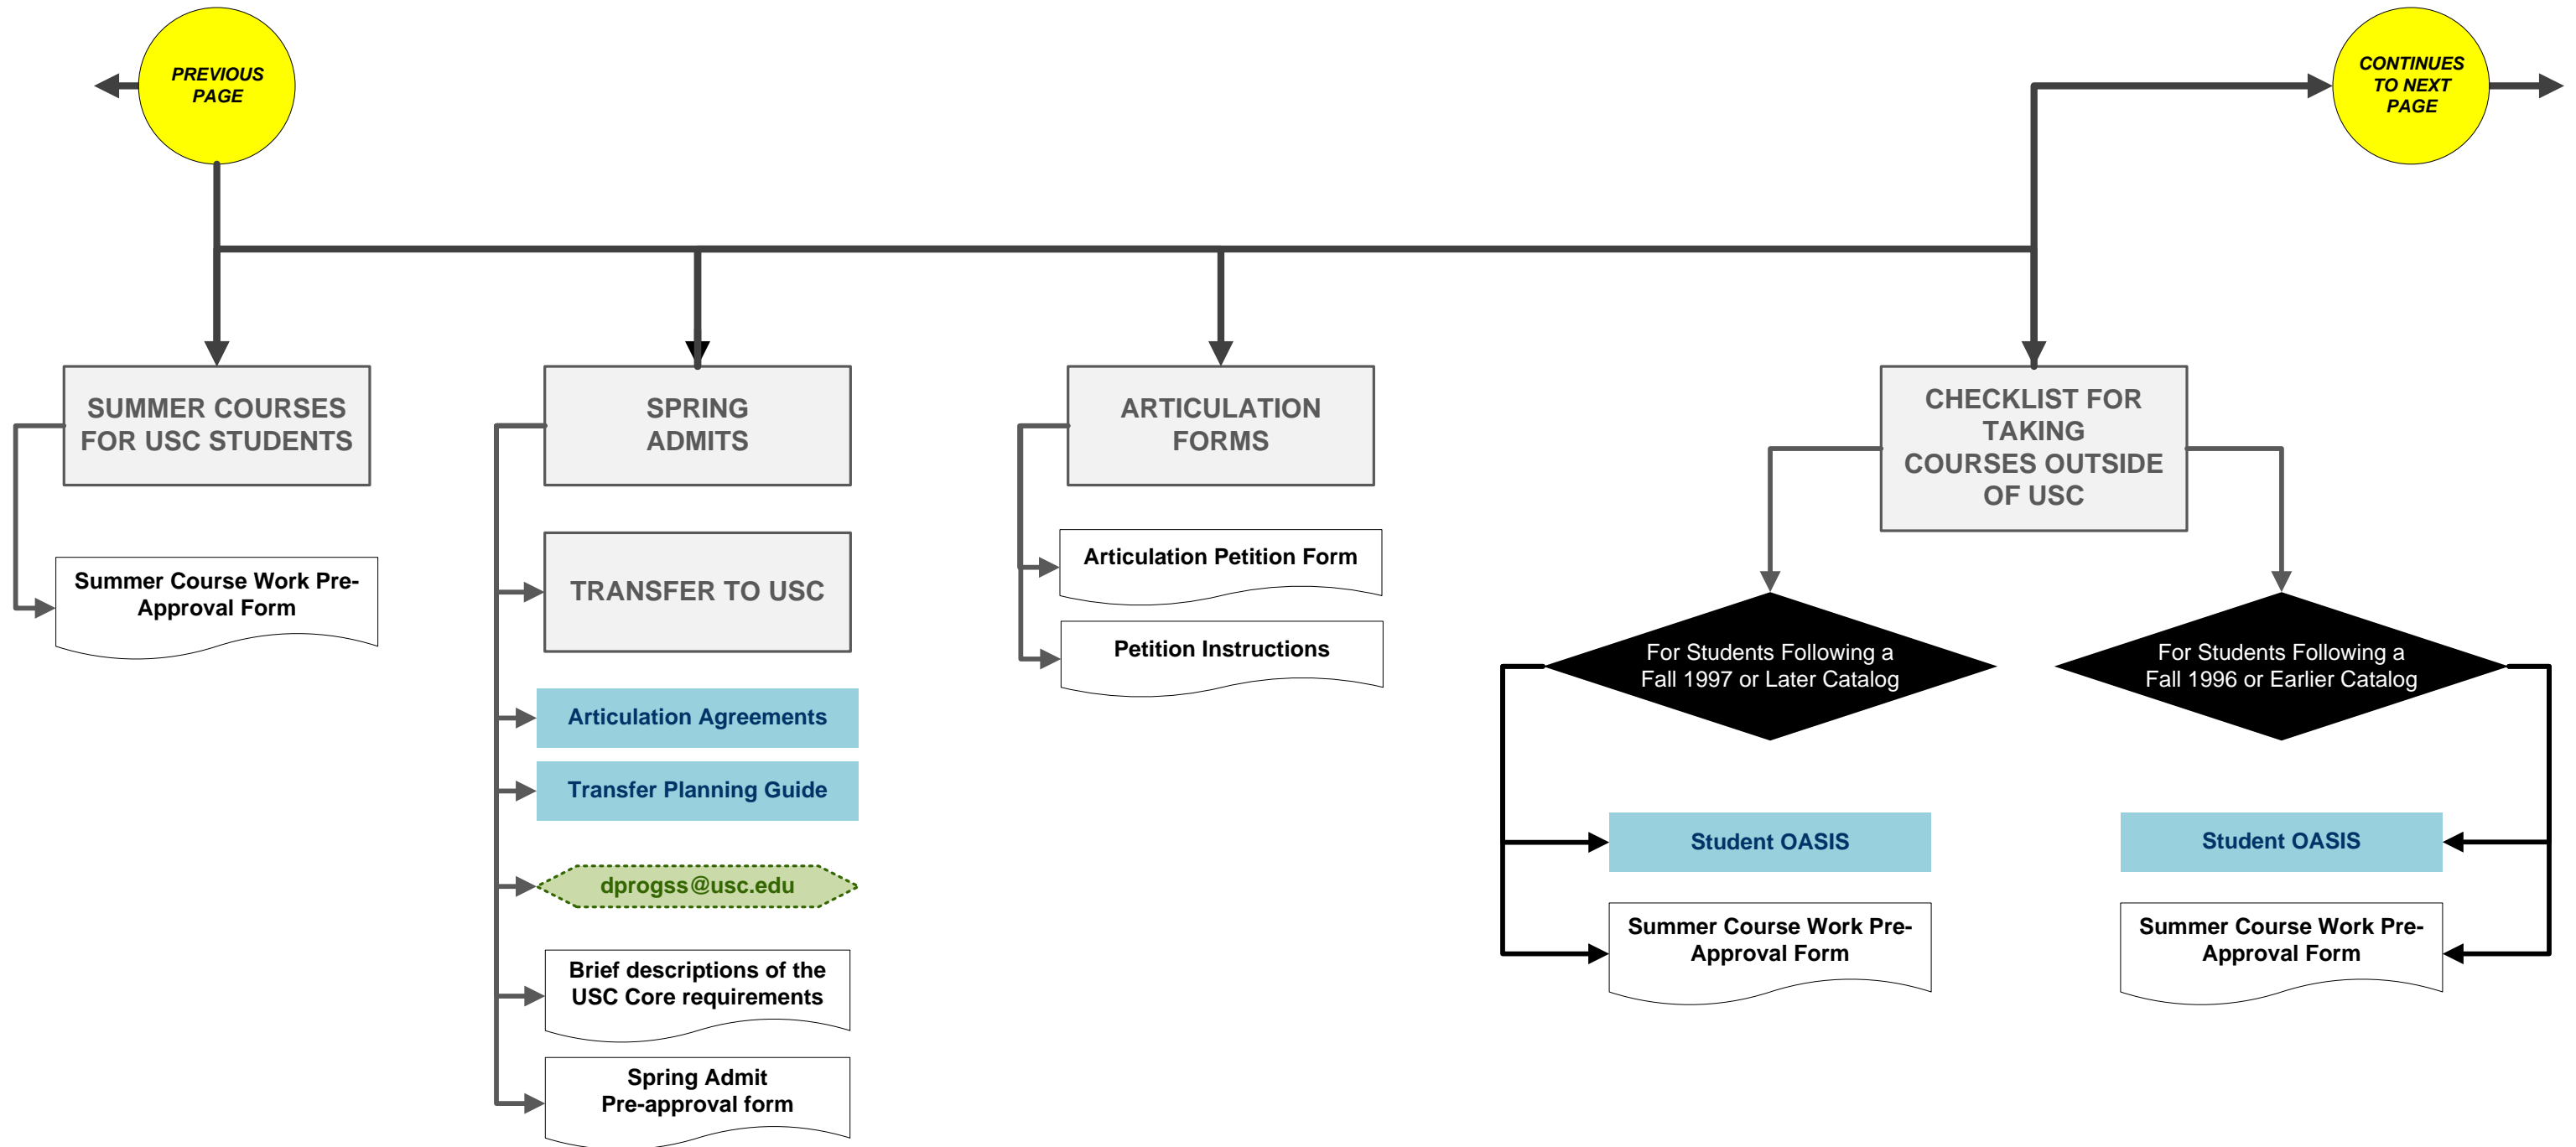

TIER 1 – TOP LEVEL SECTION HOME PAGE

Example: “Services > Diploma Home” / Records > FERPA Home” / Offices > Articulation Home”.

Downloadable Documents

Any and all data sheets, handbooks, forms and applications.

TIER 2 - SUB SECTION PAGE

Example: “Services > Diploma Home > General Info”.

SIDE NAV SECTION HEADINGS

When there is a further divisions within the navigation, additional tier sets of navigation or when the navigation is grouped.

Outbound – Remote Sites

Any and all outbound links that go to remote sites not part of the Registrar site.

SOMETHING IS WRONG WITH PAGE OR LINK

Any and all links that lead to a 404 page not found, restricted access, redirect to the wrong page or are dead (don't do anything) this will appear.