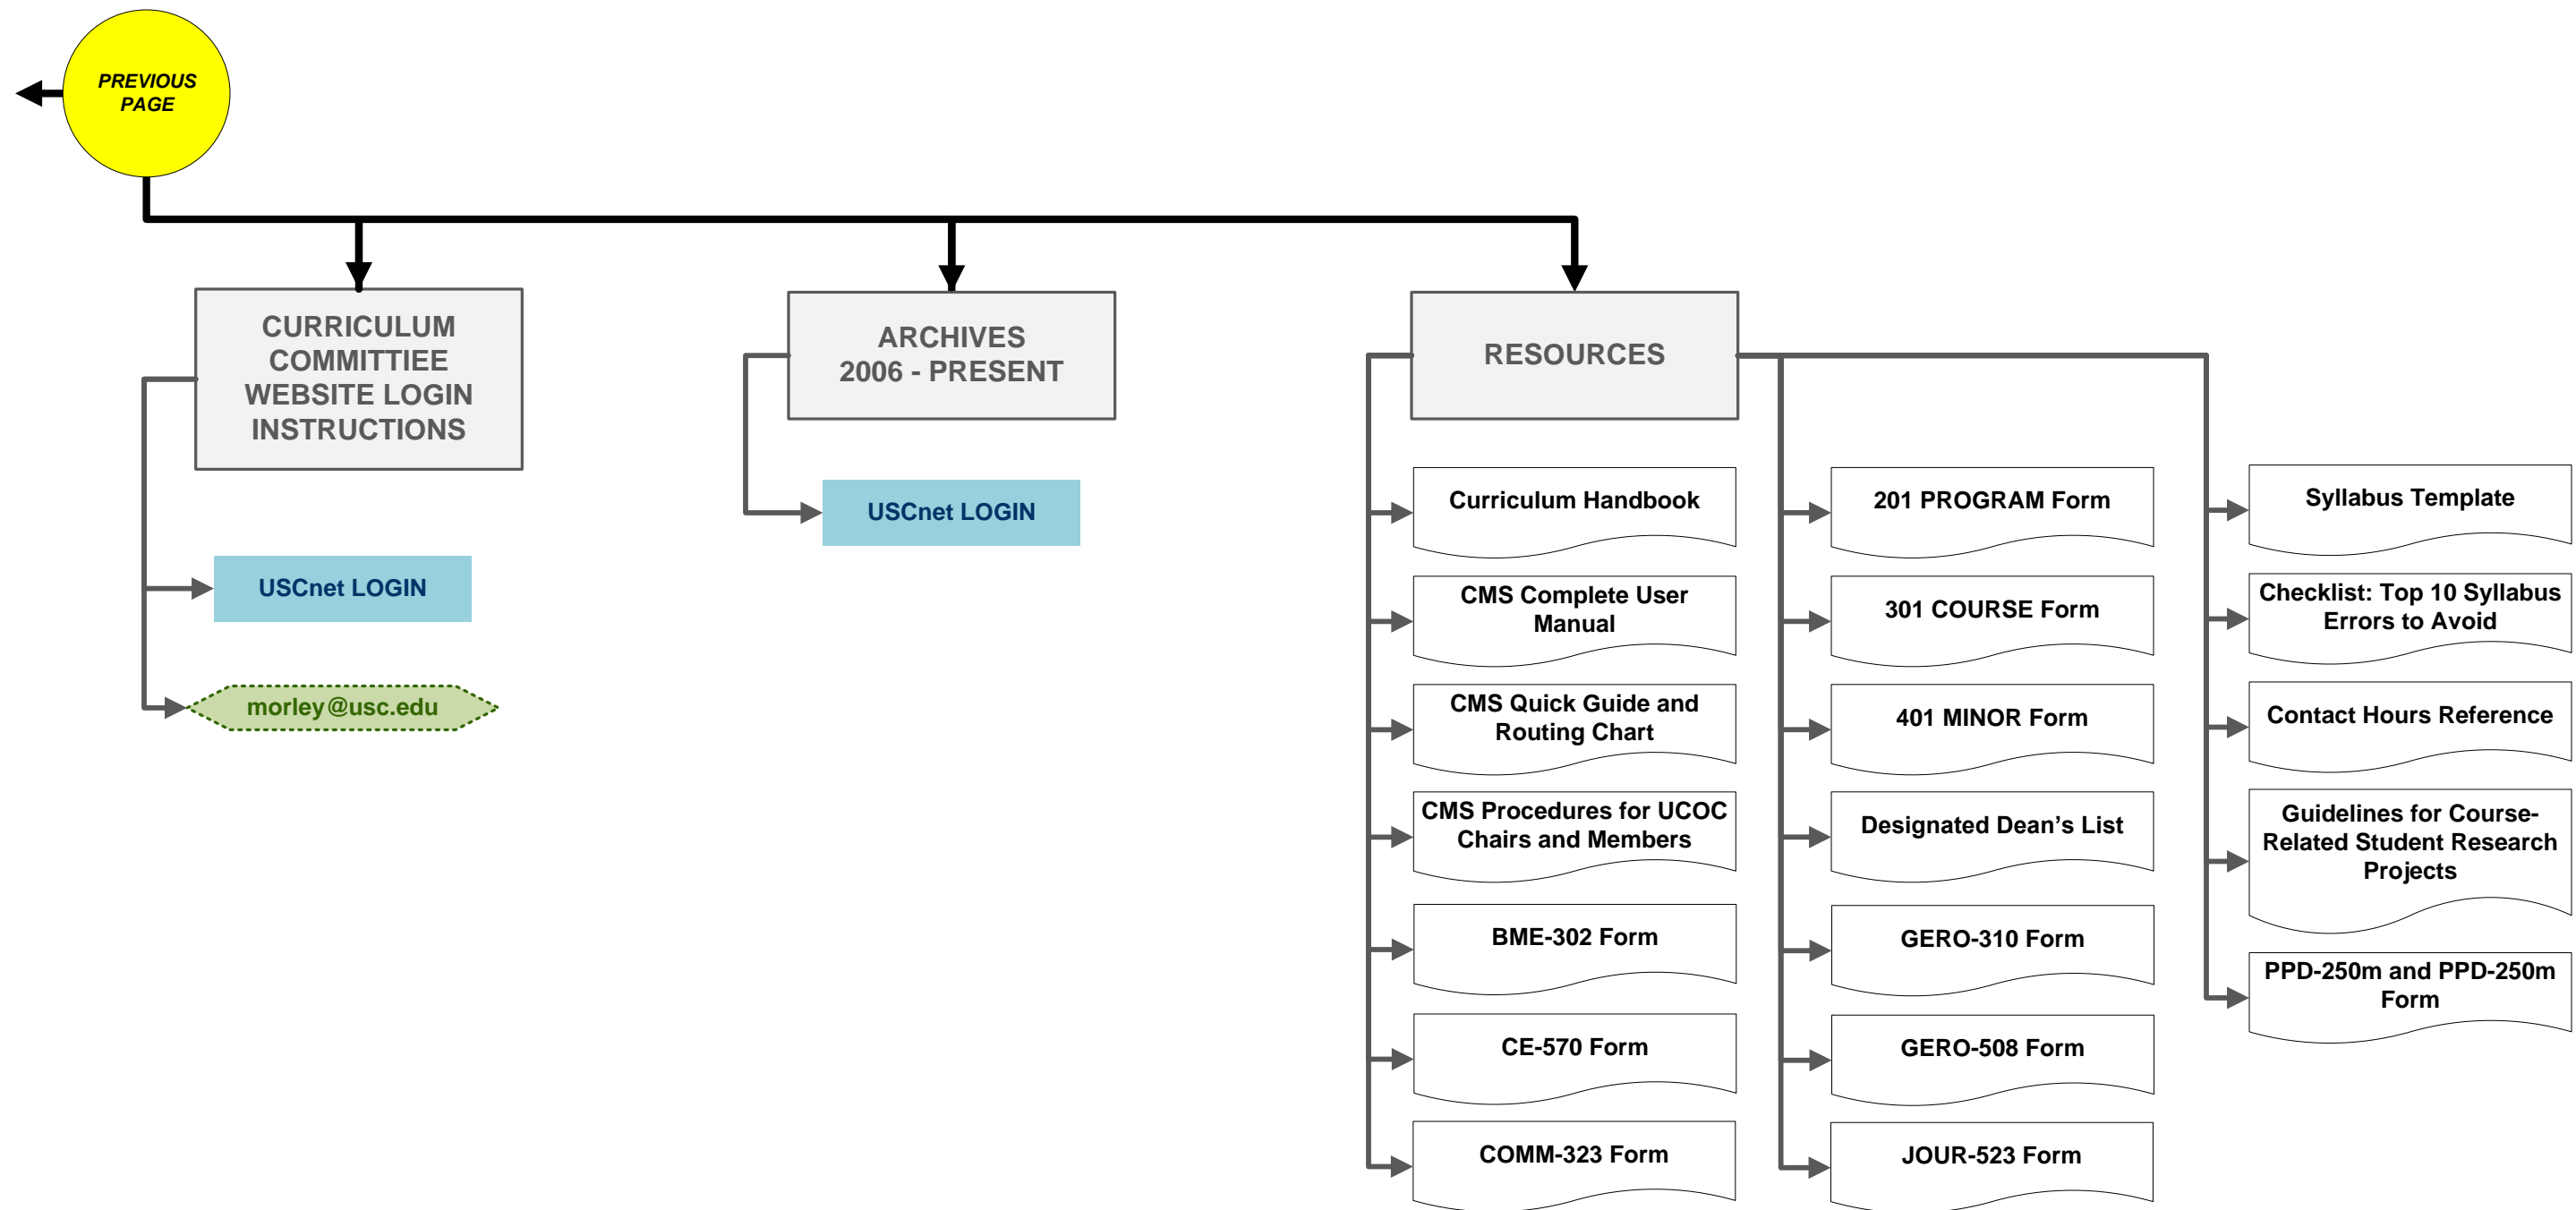

TIER 1 – TOP LEVEL SECTION HOME PAGE

Example: “Services > Diploma Home” / Records > FERPA Home” / Offices > Articulation Home”.

Downloadable Documents

Any and all data sheets, handbooks, forms and applications.

TIER 2 - SUB SECTION PAGE

Example: “Services > Diploma Home > General Info”.

SIDE NAV SECTION HEADINGS

When there is a further divisions within the navigation, additional tier sets of navigation or when the navigation is grouped.

Outbound – Remote Sites

Any and all outbound links that go to remote sites not part of the Registrar site.

SOMETHING IS WRONG WITH PAGE OR LINK

Any and all links that lead to a 404 page not found, restricted access, redirect to the wrong page or are dead (don't do anything) this will appear.