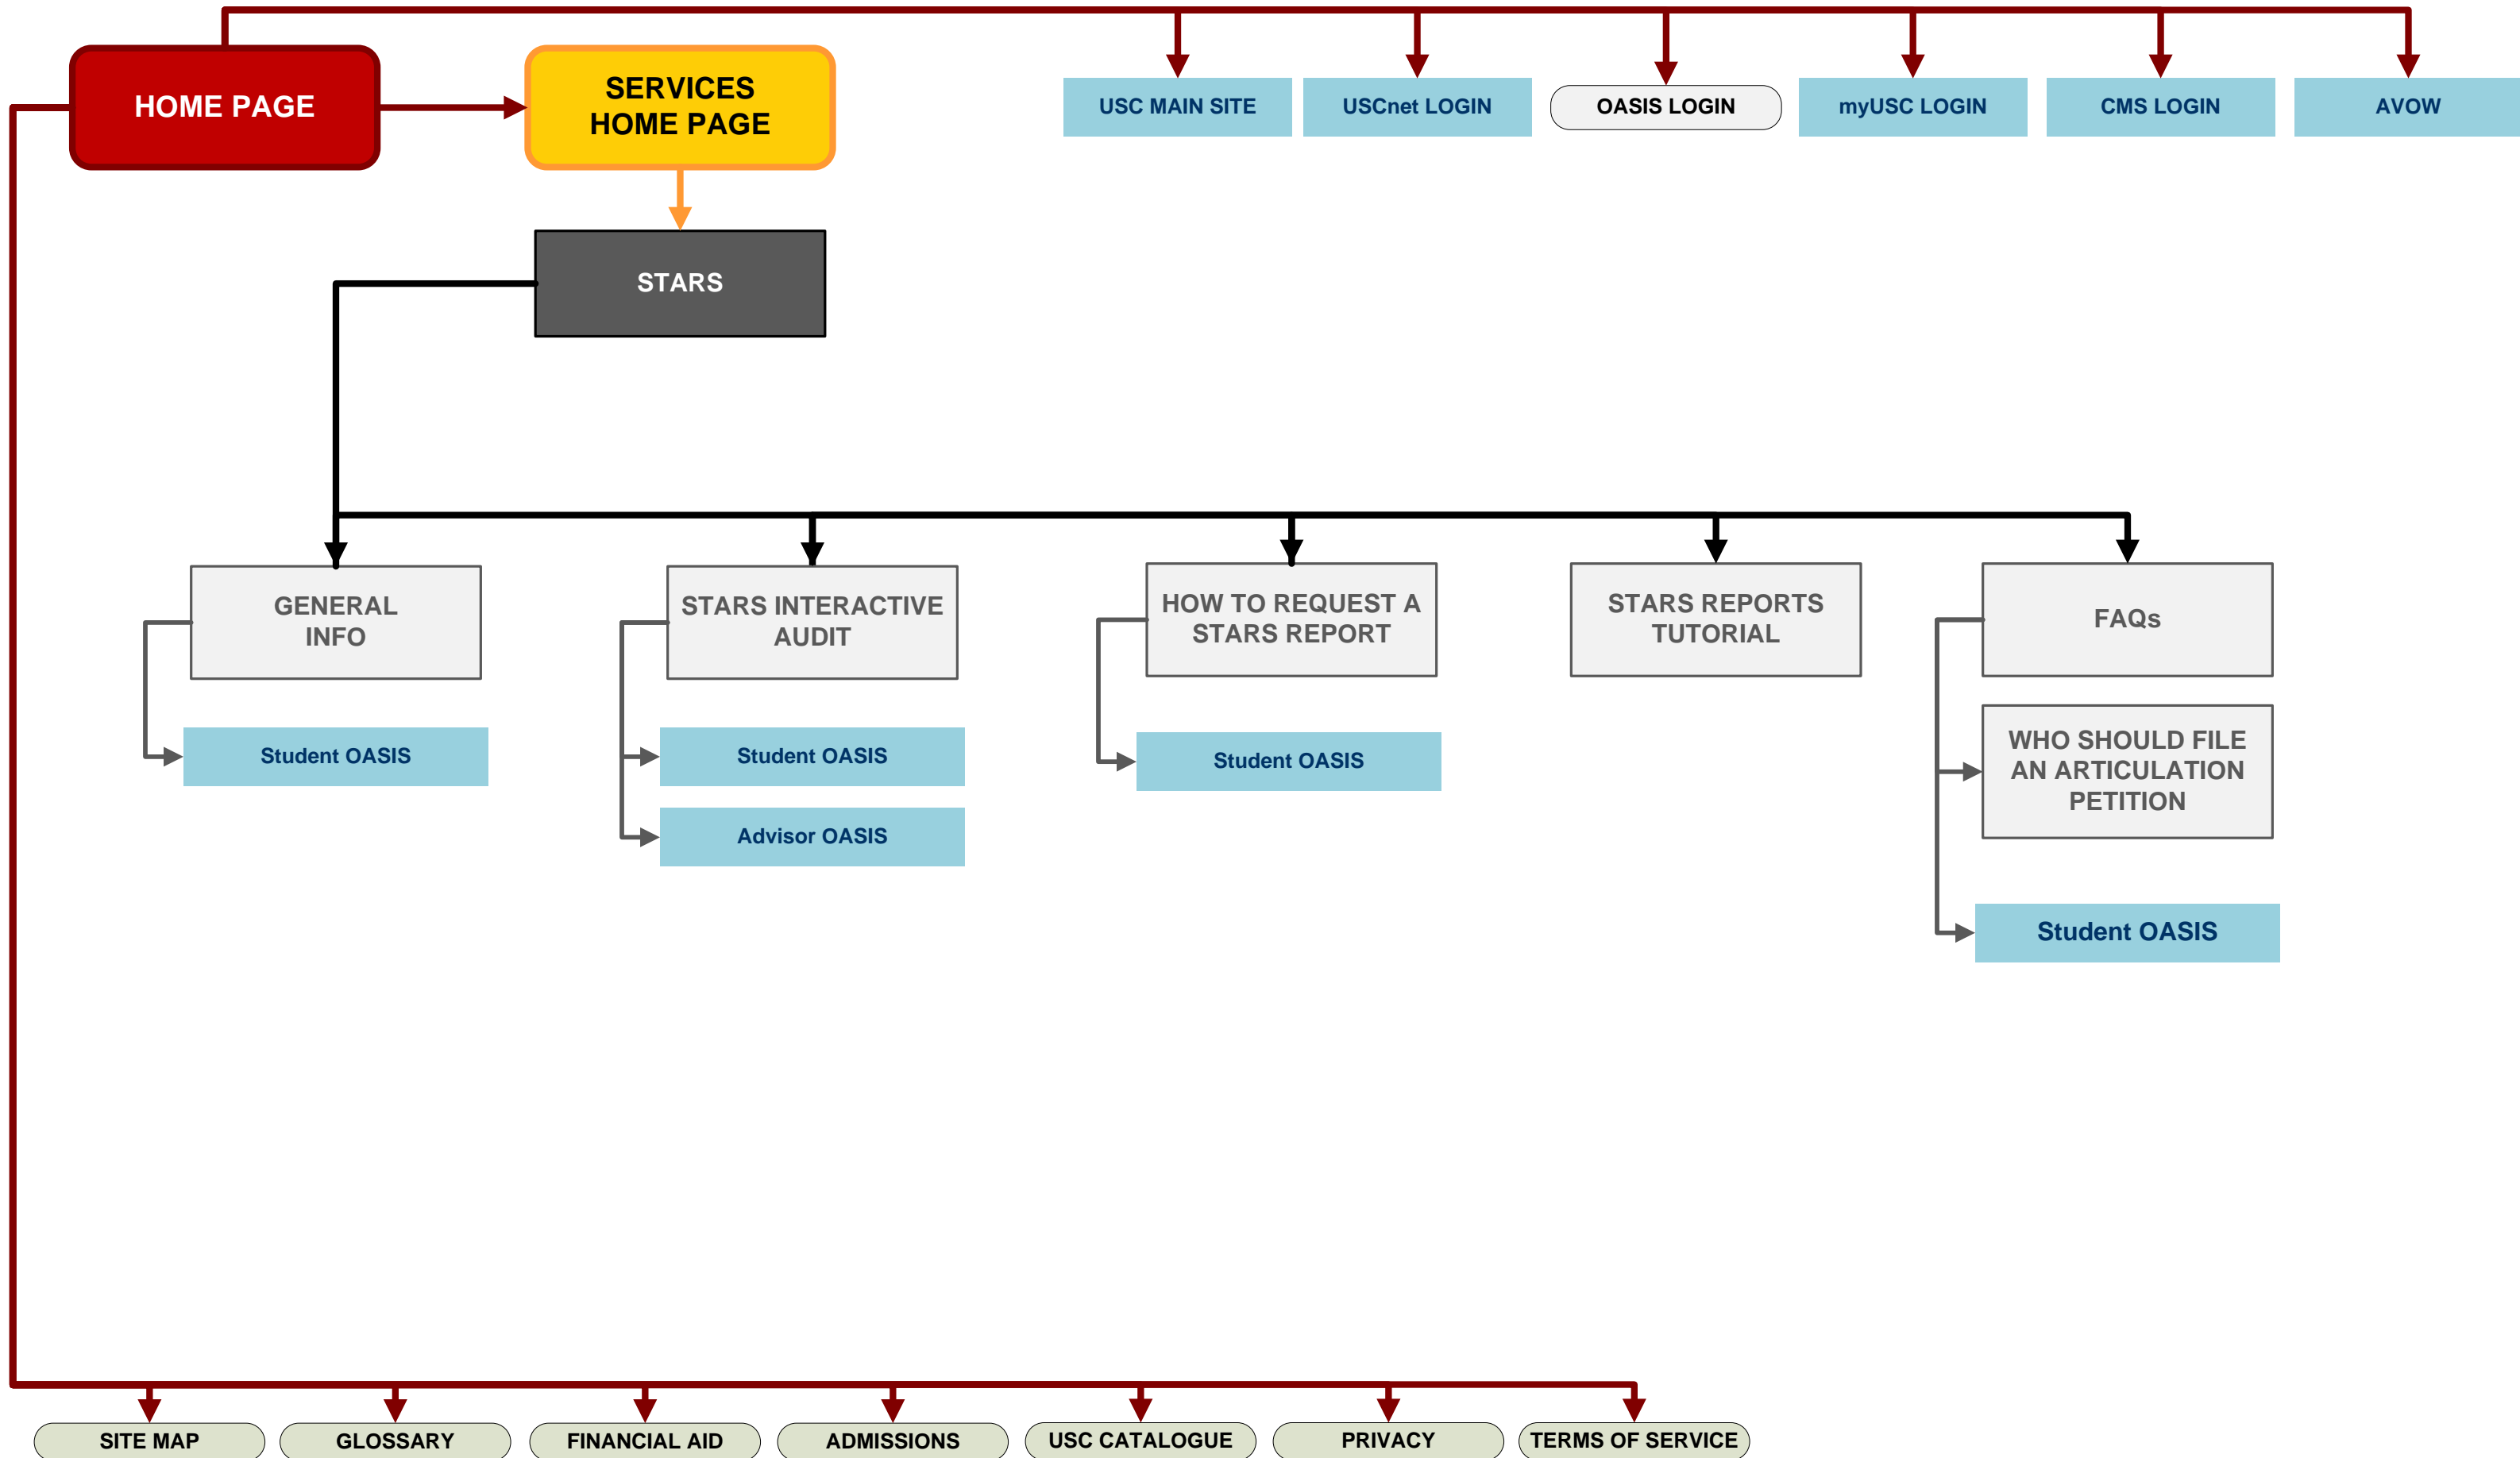

TIER 1 – TOP LEVEL SECTION HOME PAGE

Example: “Services > Diploma Home” / Records > FERPA Home” / Offices > Articulation Home”.

Downloadable Documents

Any and all data sheets, handbooks, forms and applications.

TIER 2 - SUB SECTION PAGE

Example: “Services > Diploma Home > General Info”.

SIDE NAV SECTION HEADINGS

When there is a further divisions within the navigation, additional tier sets of navigation or when the navigation is grouped.

Outbound – Remote Sites

Any and all outbound links that go to remote sites not part of the Registrar site.

SOMETHING IS WRONG WITH PAGE OR LINK

Any and all links that lead to a 404 page not found, restricted access, redirect to the wrong page or are dead (don't do anything) this will appear.