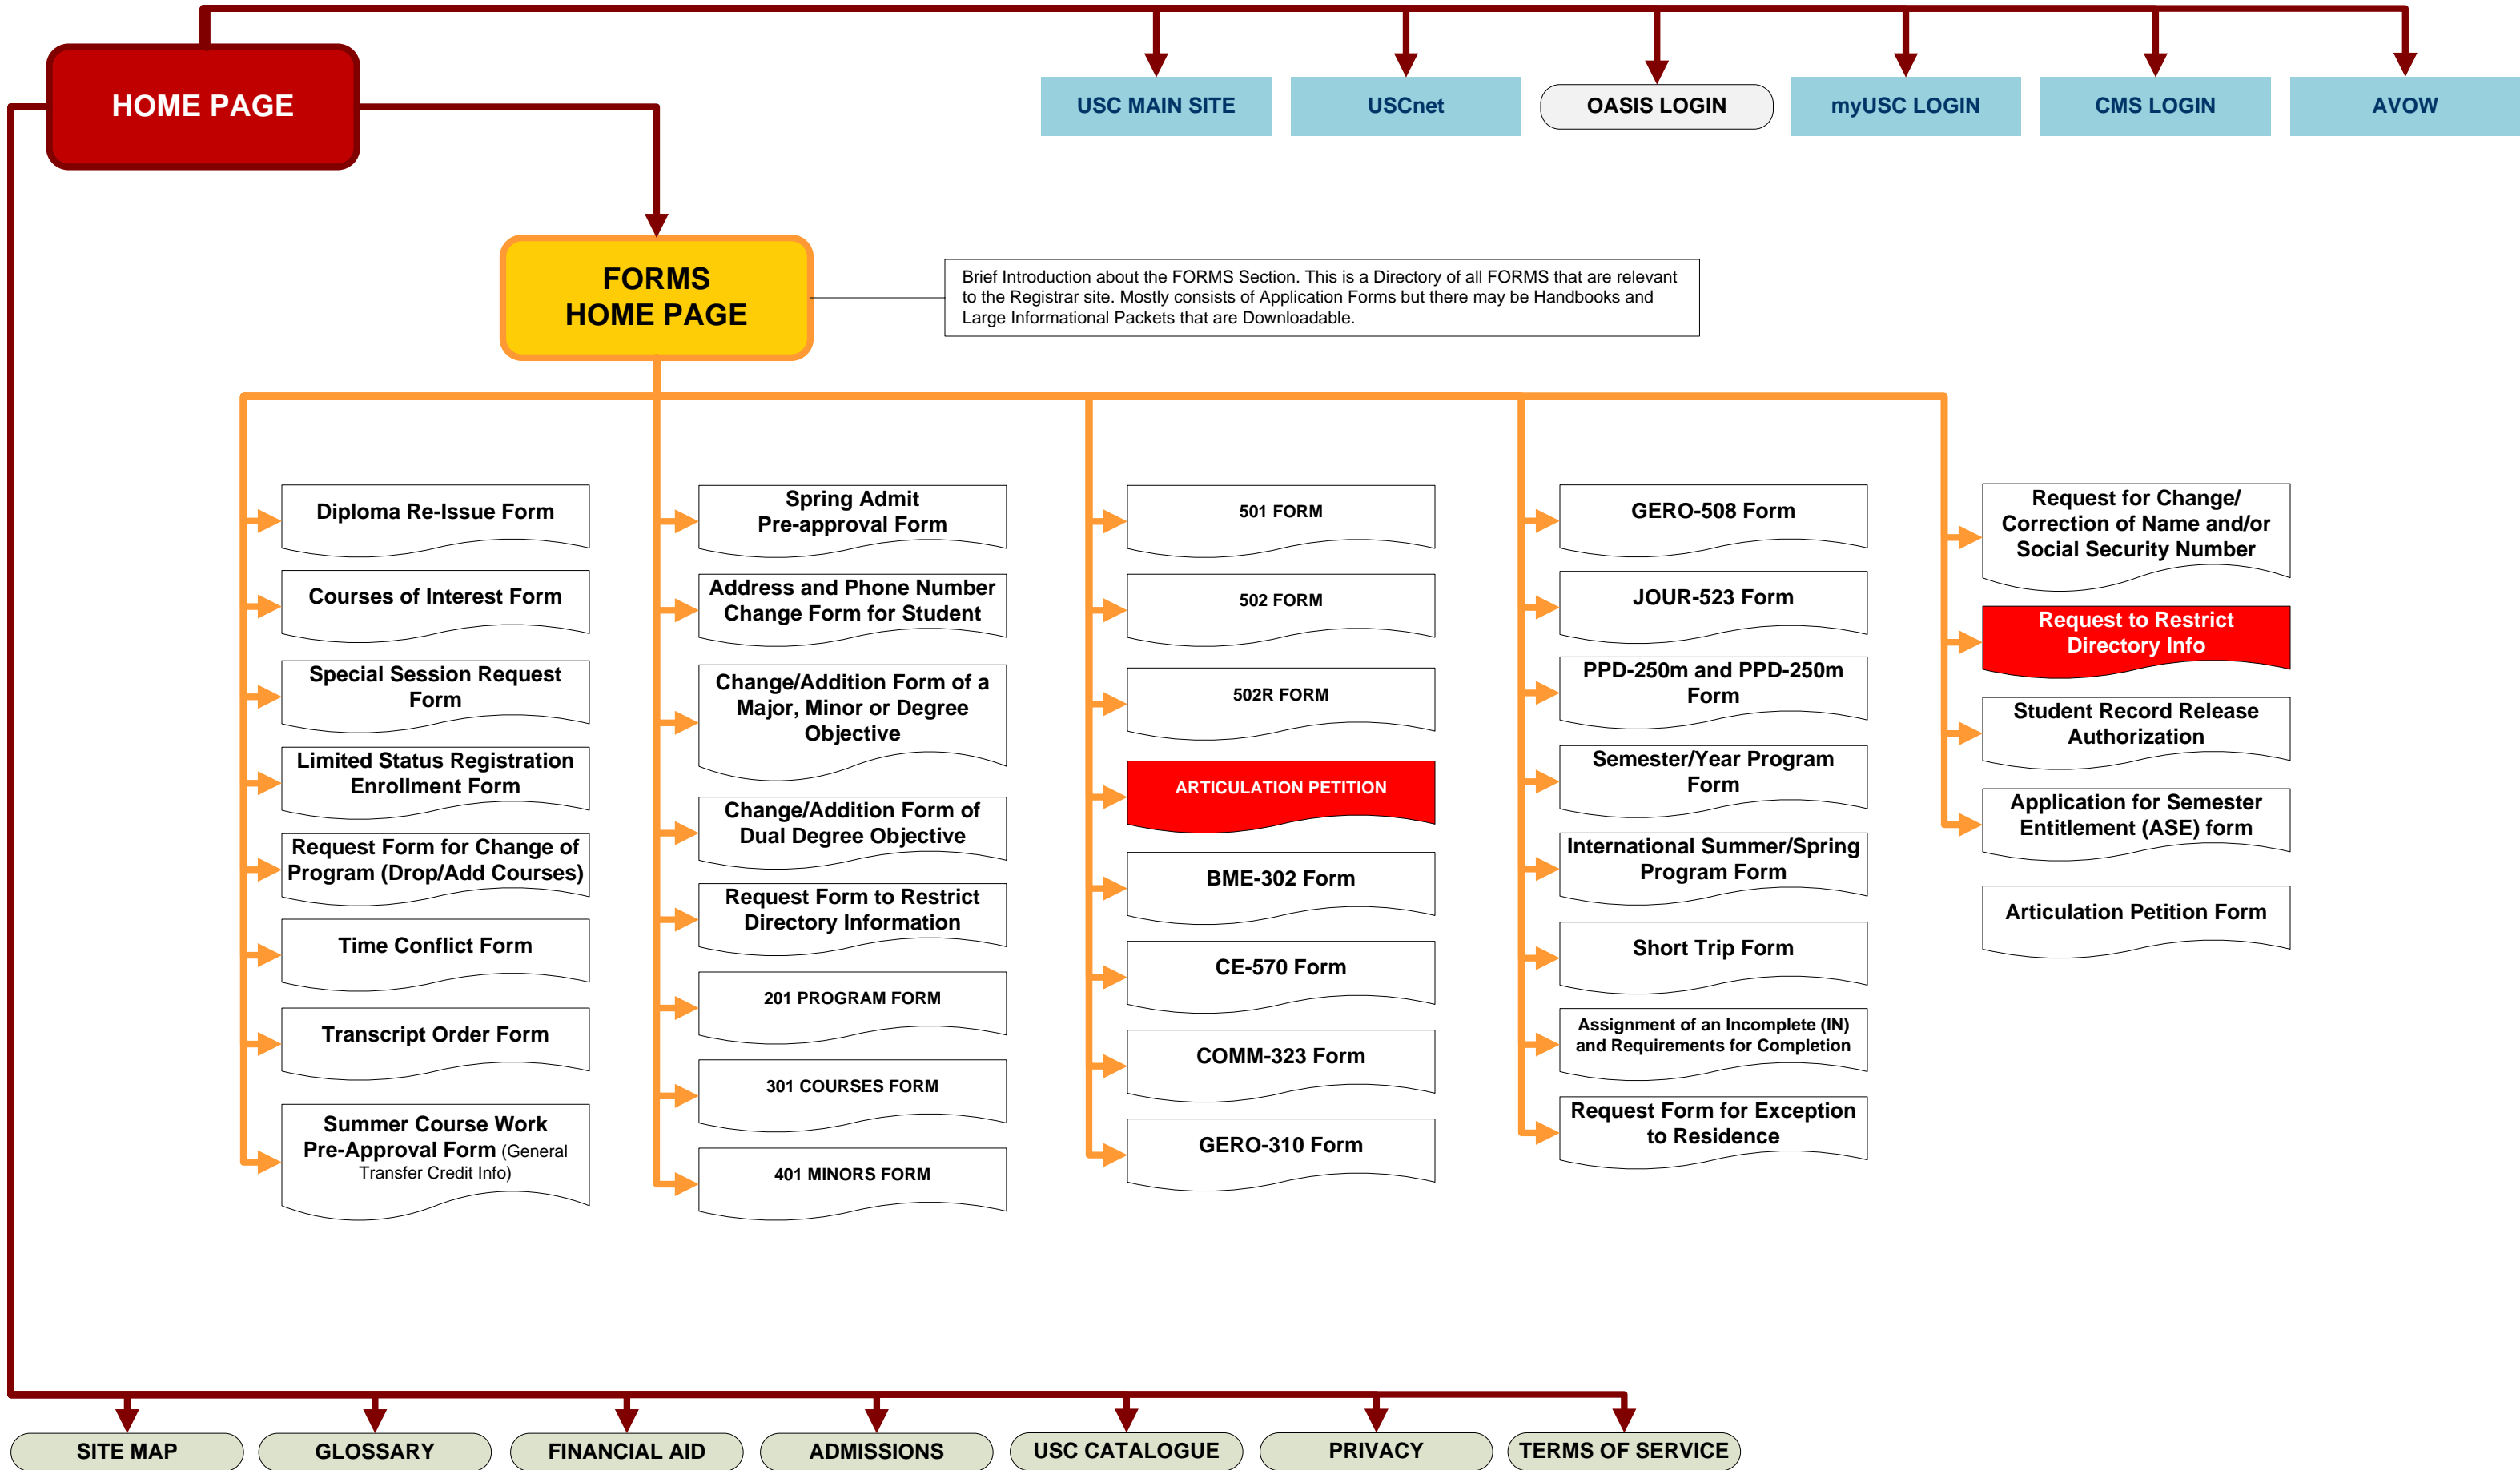

TIER 1 – TOP LEVEL SECTION HOME PAGE

Example: “Services > Diploma Home” / Records > FERPA Home” / Offices > Articulation Home”.

Downloadable Documents

Any and all data sheets, handbooks, forms and applications.

TIER 2 - SUB SECTION PAGE

Example: “Services > Diploma Home > General Info”.

SIDE NAV SECTION HEADINGS

When there is a further divisions within the navigation, additional tier sets of navigation or when the navigation is grouped.

Outbound – Remote Sites

Any and all outbound links that go to remote sites not part of the Registrar site.

SOMETHING IS WRONG WITH PAGE OR LINK

Any and all links that lead to a 404 page not found, restricted access, redirect to the wrong page or are dead (don't do anything) this will appear.