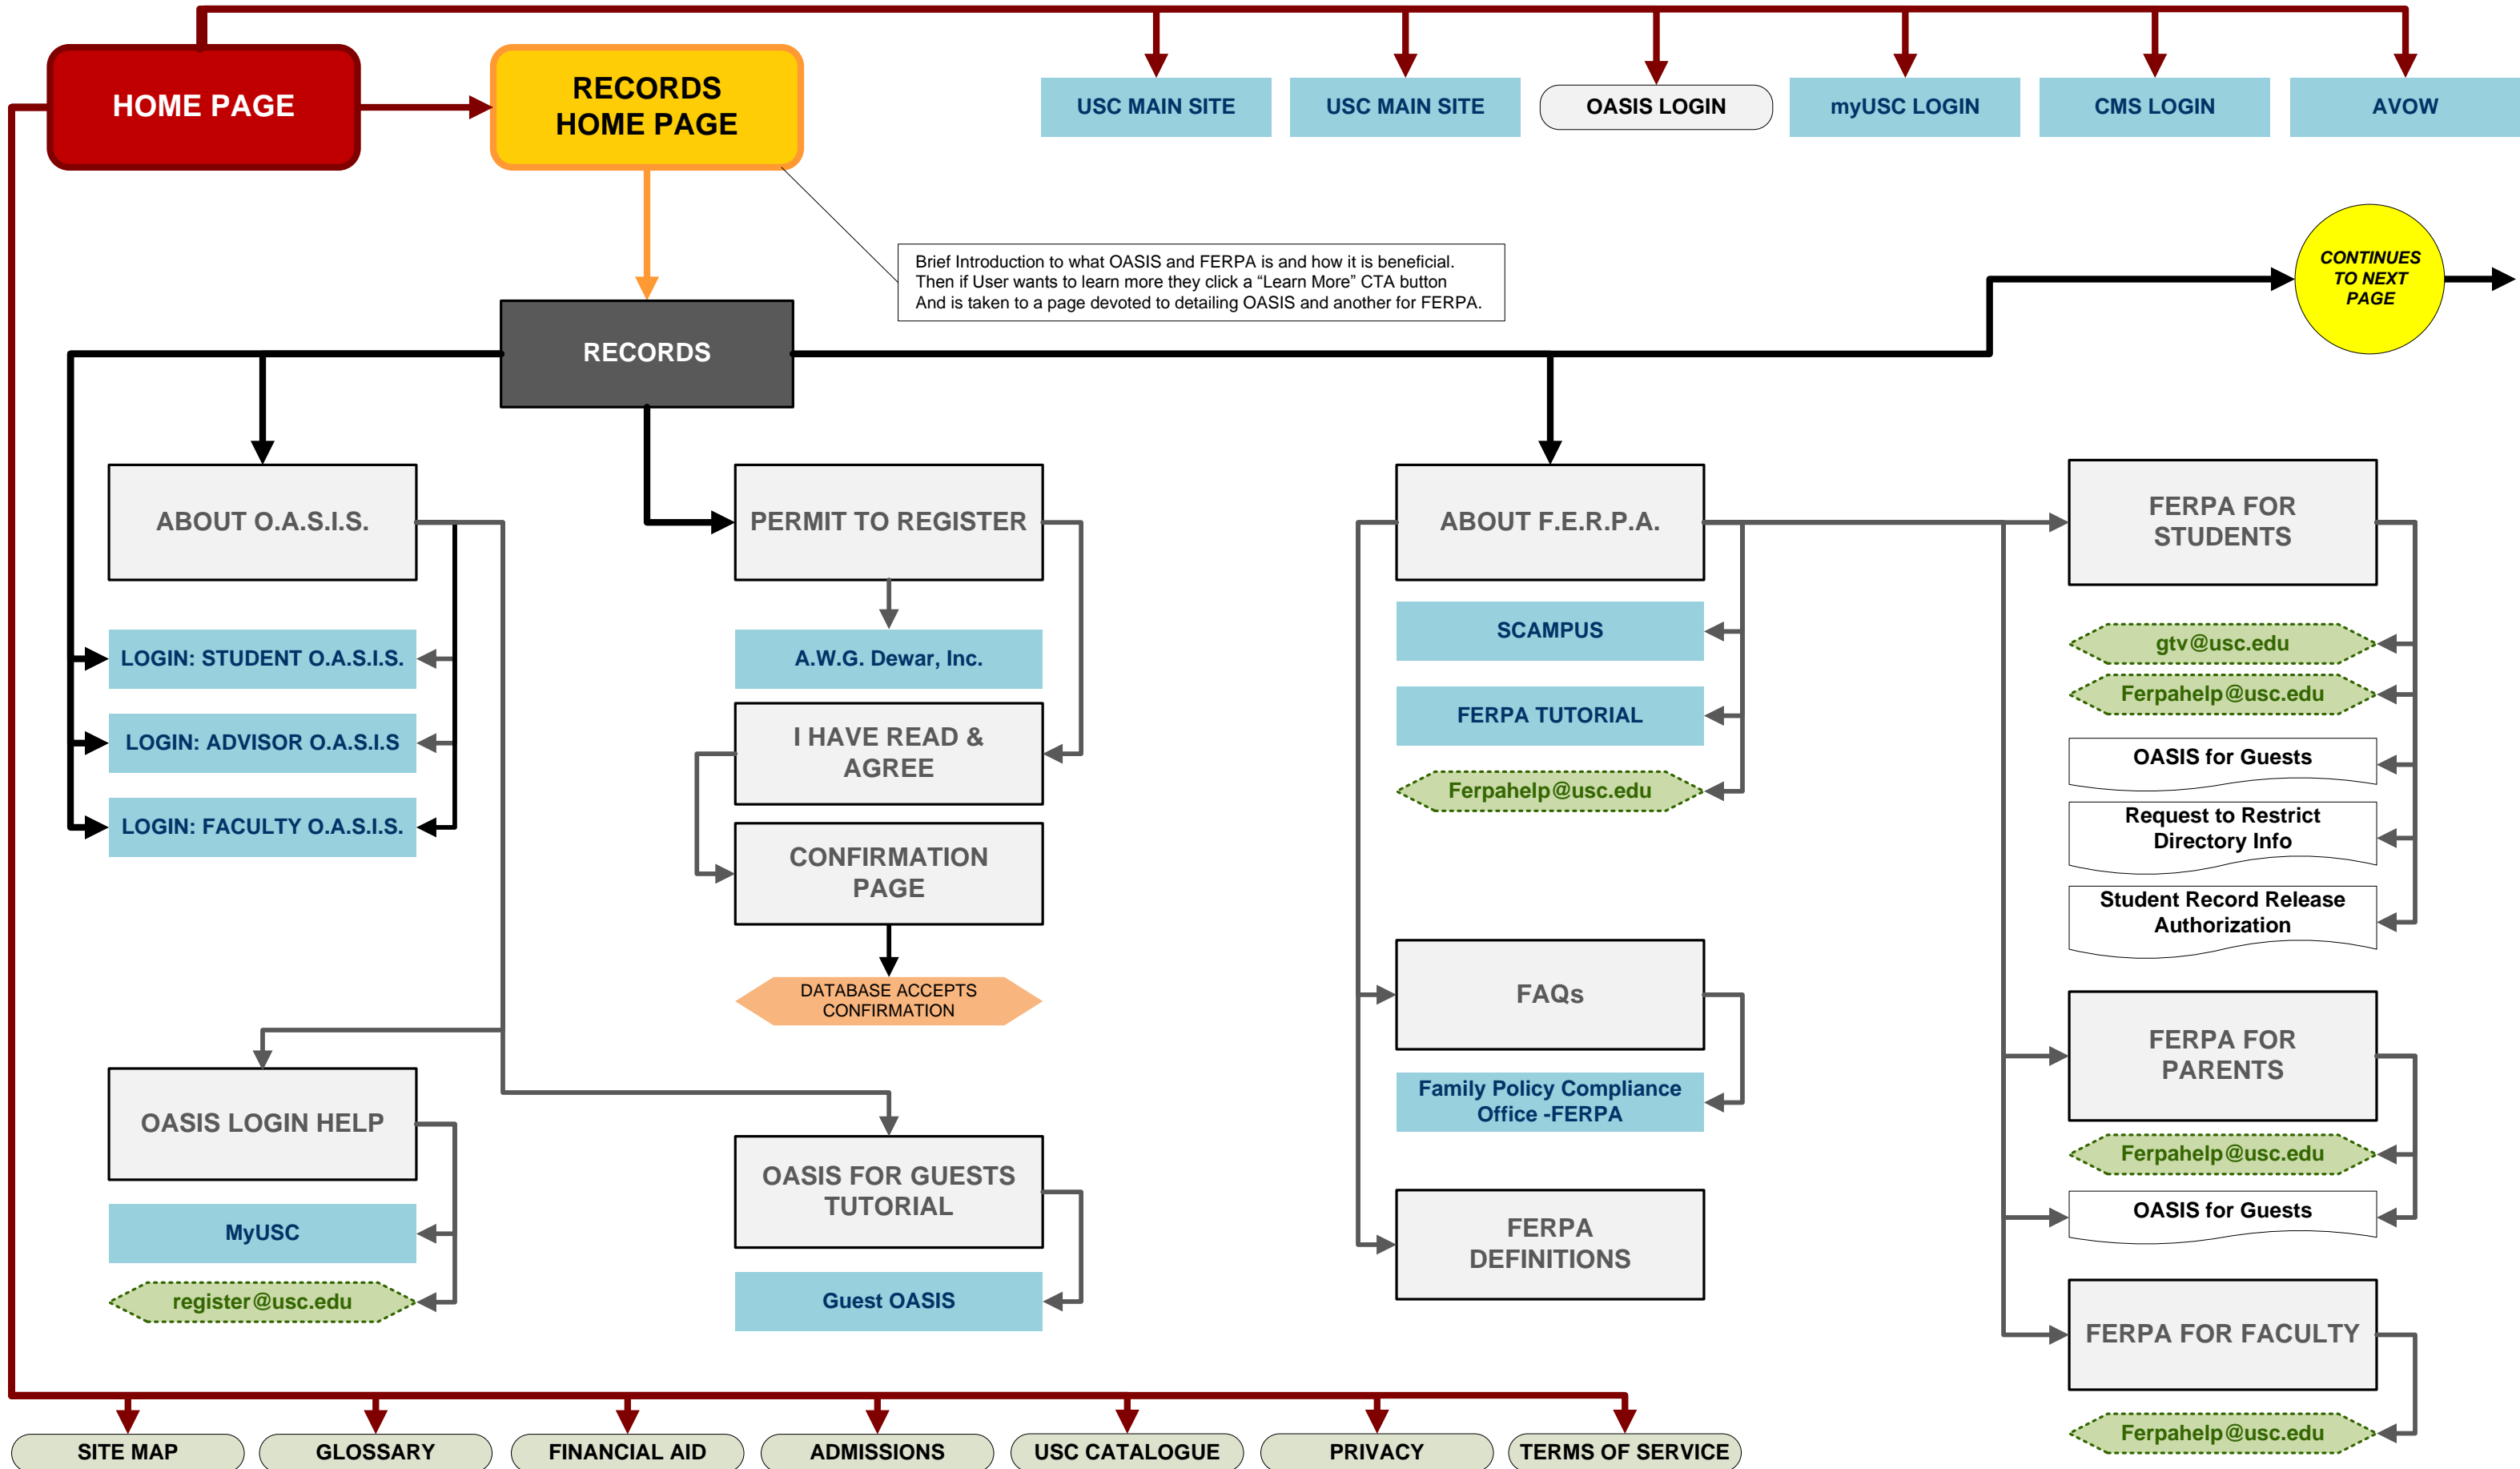

TIER 1 – TOP LEVEL SECTION HOME PAGE

Example: “Services > Diploma Home” / Records > FERPA Home” / Offices > Articulation Home”.

Downloadable Documents

Any and all data sheets, handbooks, forms and applications.

TIER 2 - SUB SECTION PAGE

Example: “Services > Diploma Home > General Info”.

SIDE NAV SECTION HEADINGS

When there is a further divisions within the navigation, additional tier sets of navigation or when the navigation is grouped.

Outbound – Remote Sites

Any and all outbound links that go to remote sites not part of the Registrar site.

SOMETHING IS WRONG WITH PAGE OR LINK

Any and all links that lead to a 404 page not found, restricted access, redirect to the wrong page or are dead (don't do anything) this will appear.

USC REGISTRAR WEBSITE REDESIGN

- END

Presented By: