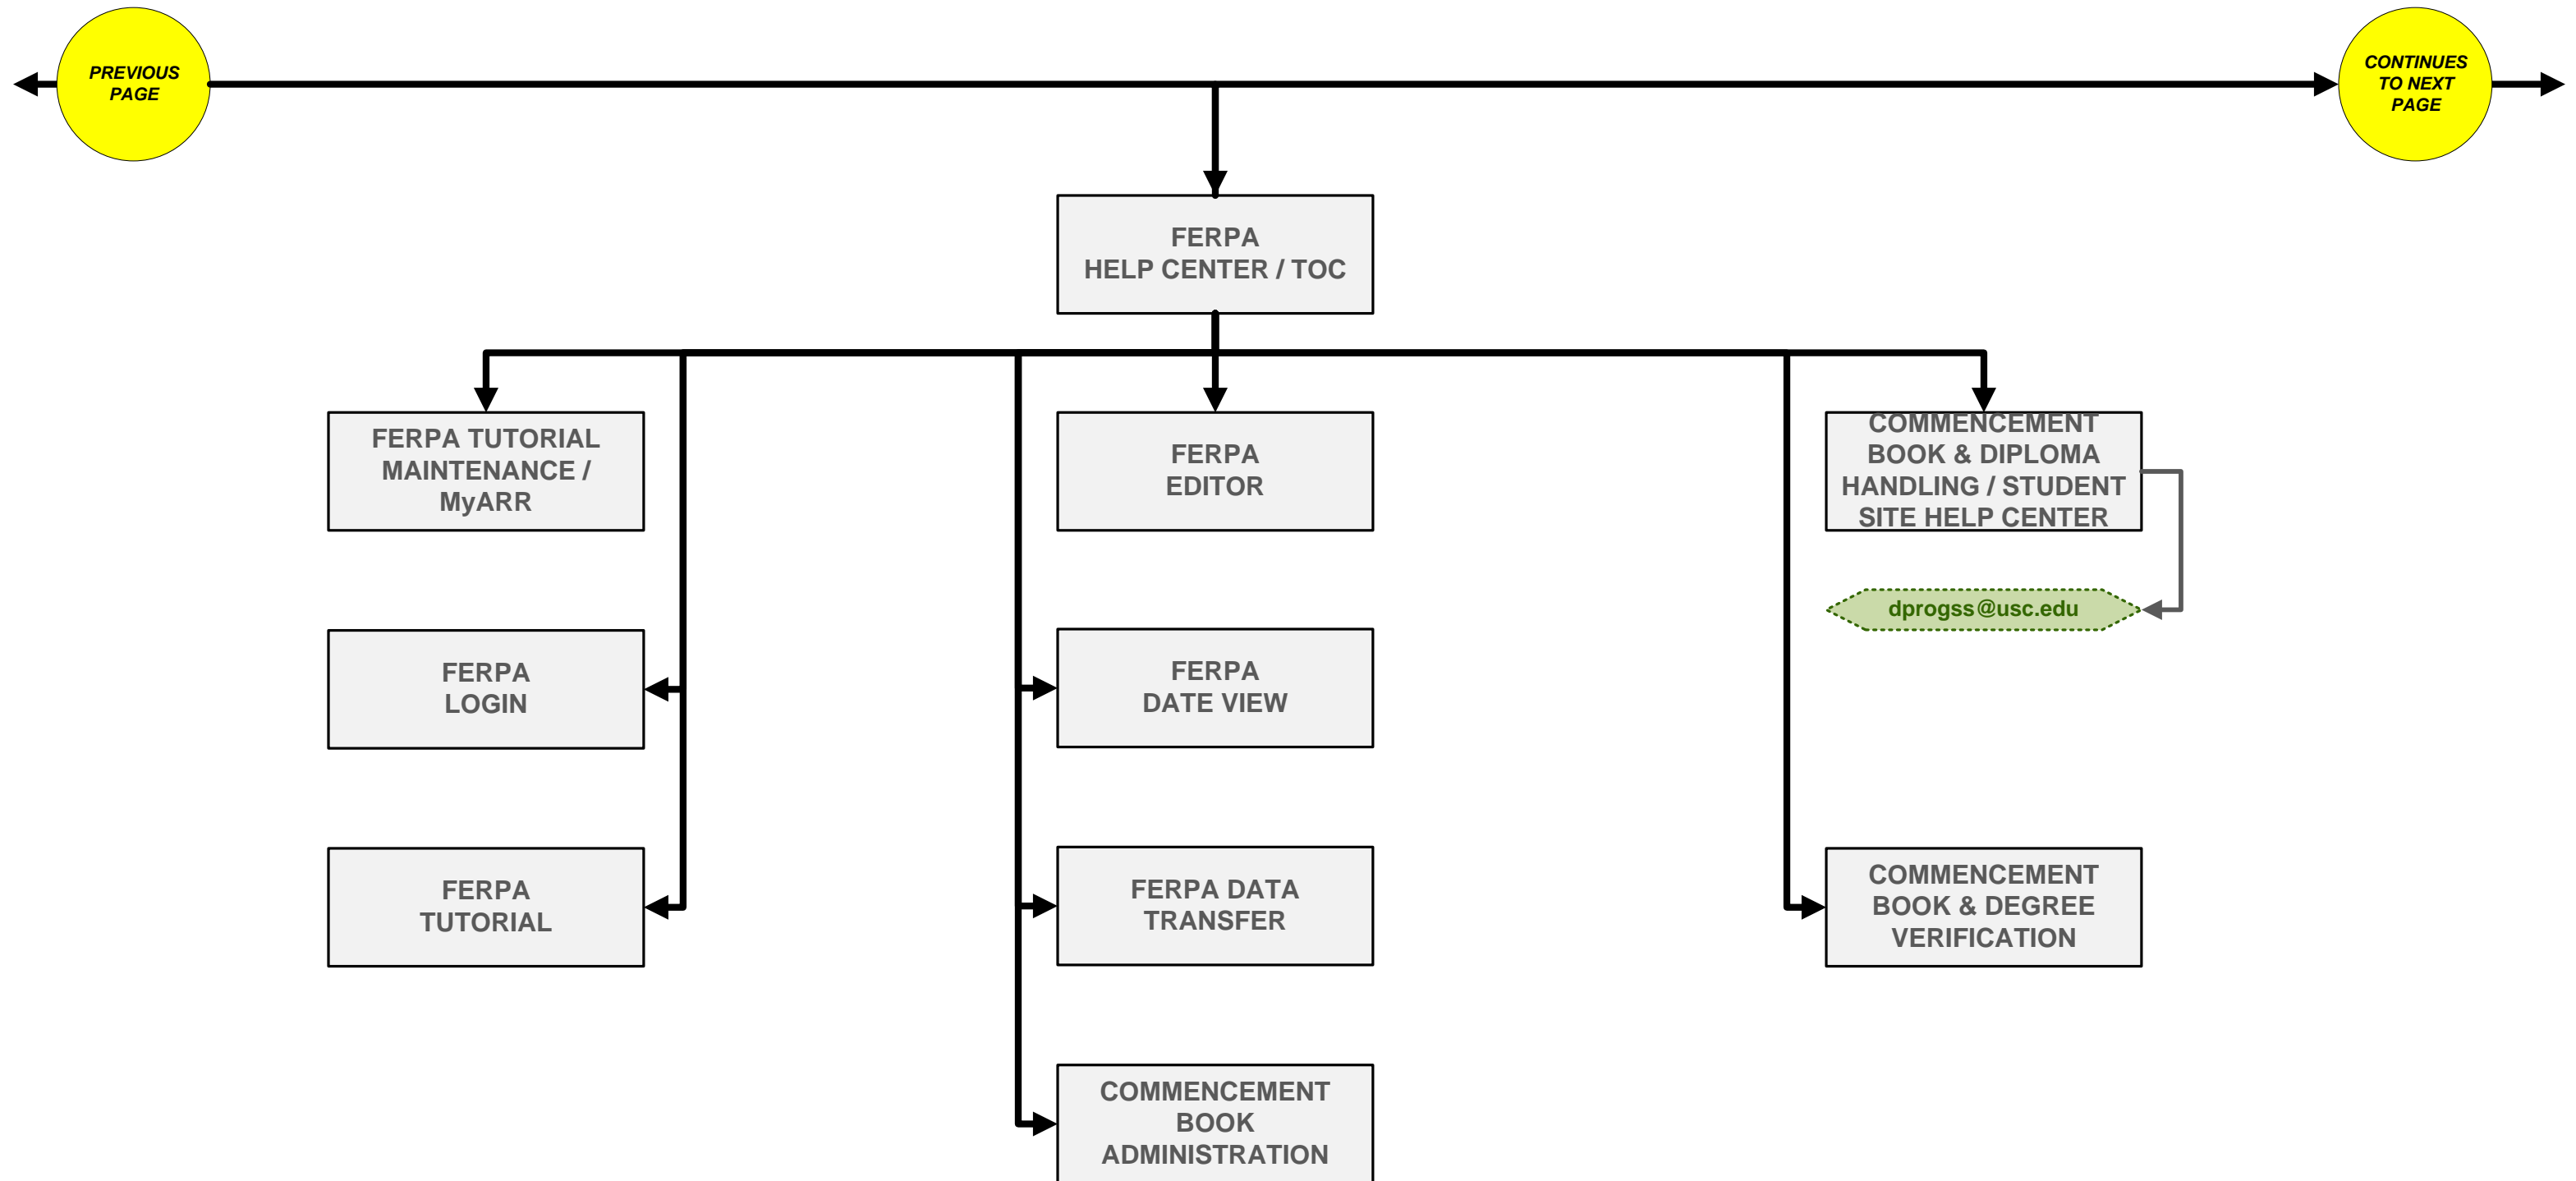

TIER 1 – TOP LEVEL SECTION HOME PAGE

Example: “Services > Diploma Home” / Records > FERPA Home” / Offices > Articulation Home”.

Downloadable Documents

Any and all data sheets, handbooks, forms and applications.

TIER 2 - SUB SECTION PAGE

Example: “Services > Diploma Home > General Info”.

SIDE NAV SECTION HEADINGS

When there is a further divisions within the navigation, additional tier sets of navigation or when the navigation is grouped.

Outbound – Remote Sites

Any and all outbound links that go to remote sites not part of the Registrar site.

SOMETHING IS WRONG WITH PAGE OR LINK

Any and all links that lead to a 404 page not found, restricted access, redirect to the wrong page or are dead (don't do anything) this will appear.

USC REGISTRAR WEBSITE REDESIGN

- END

Presented By: