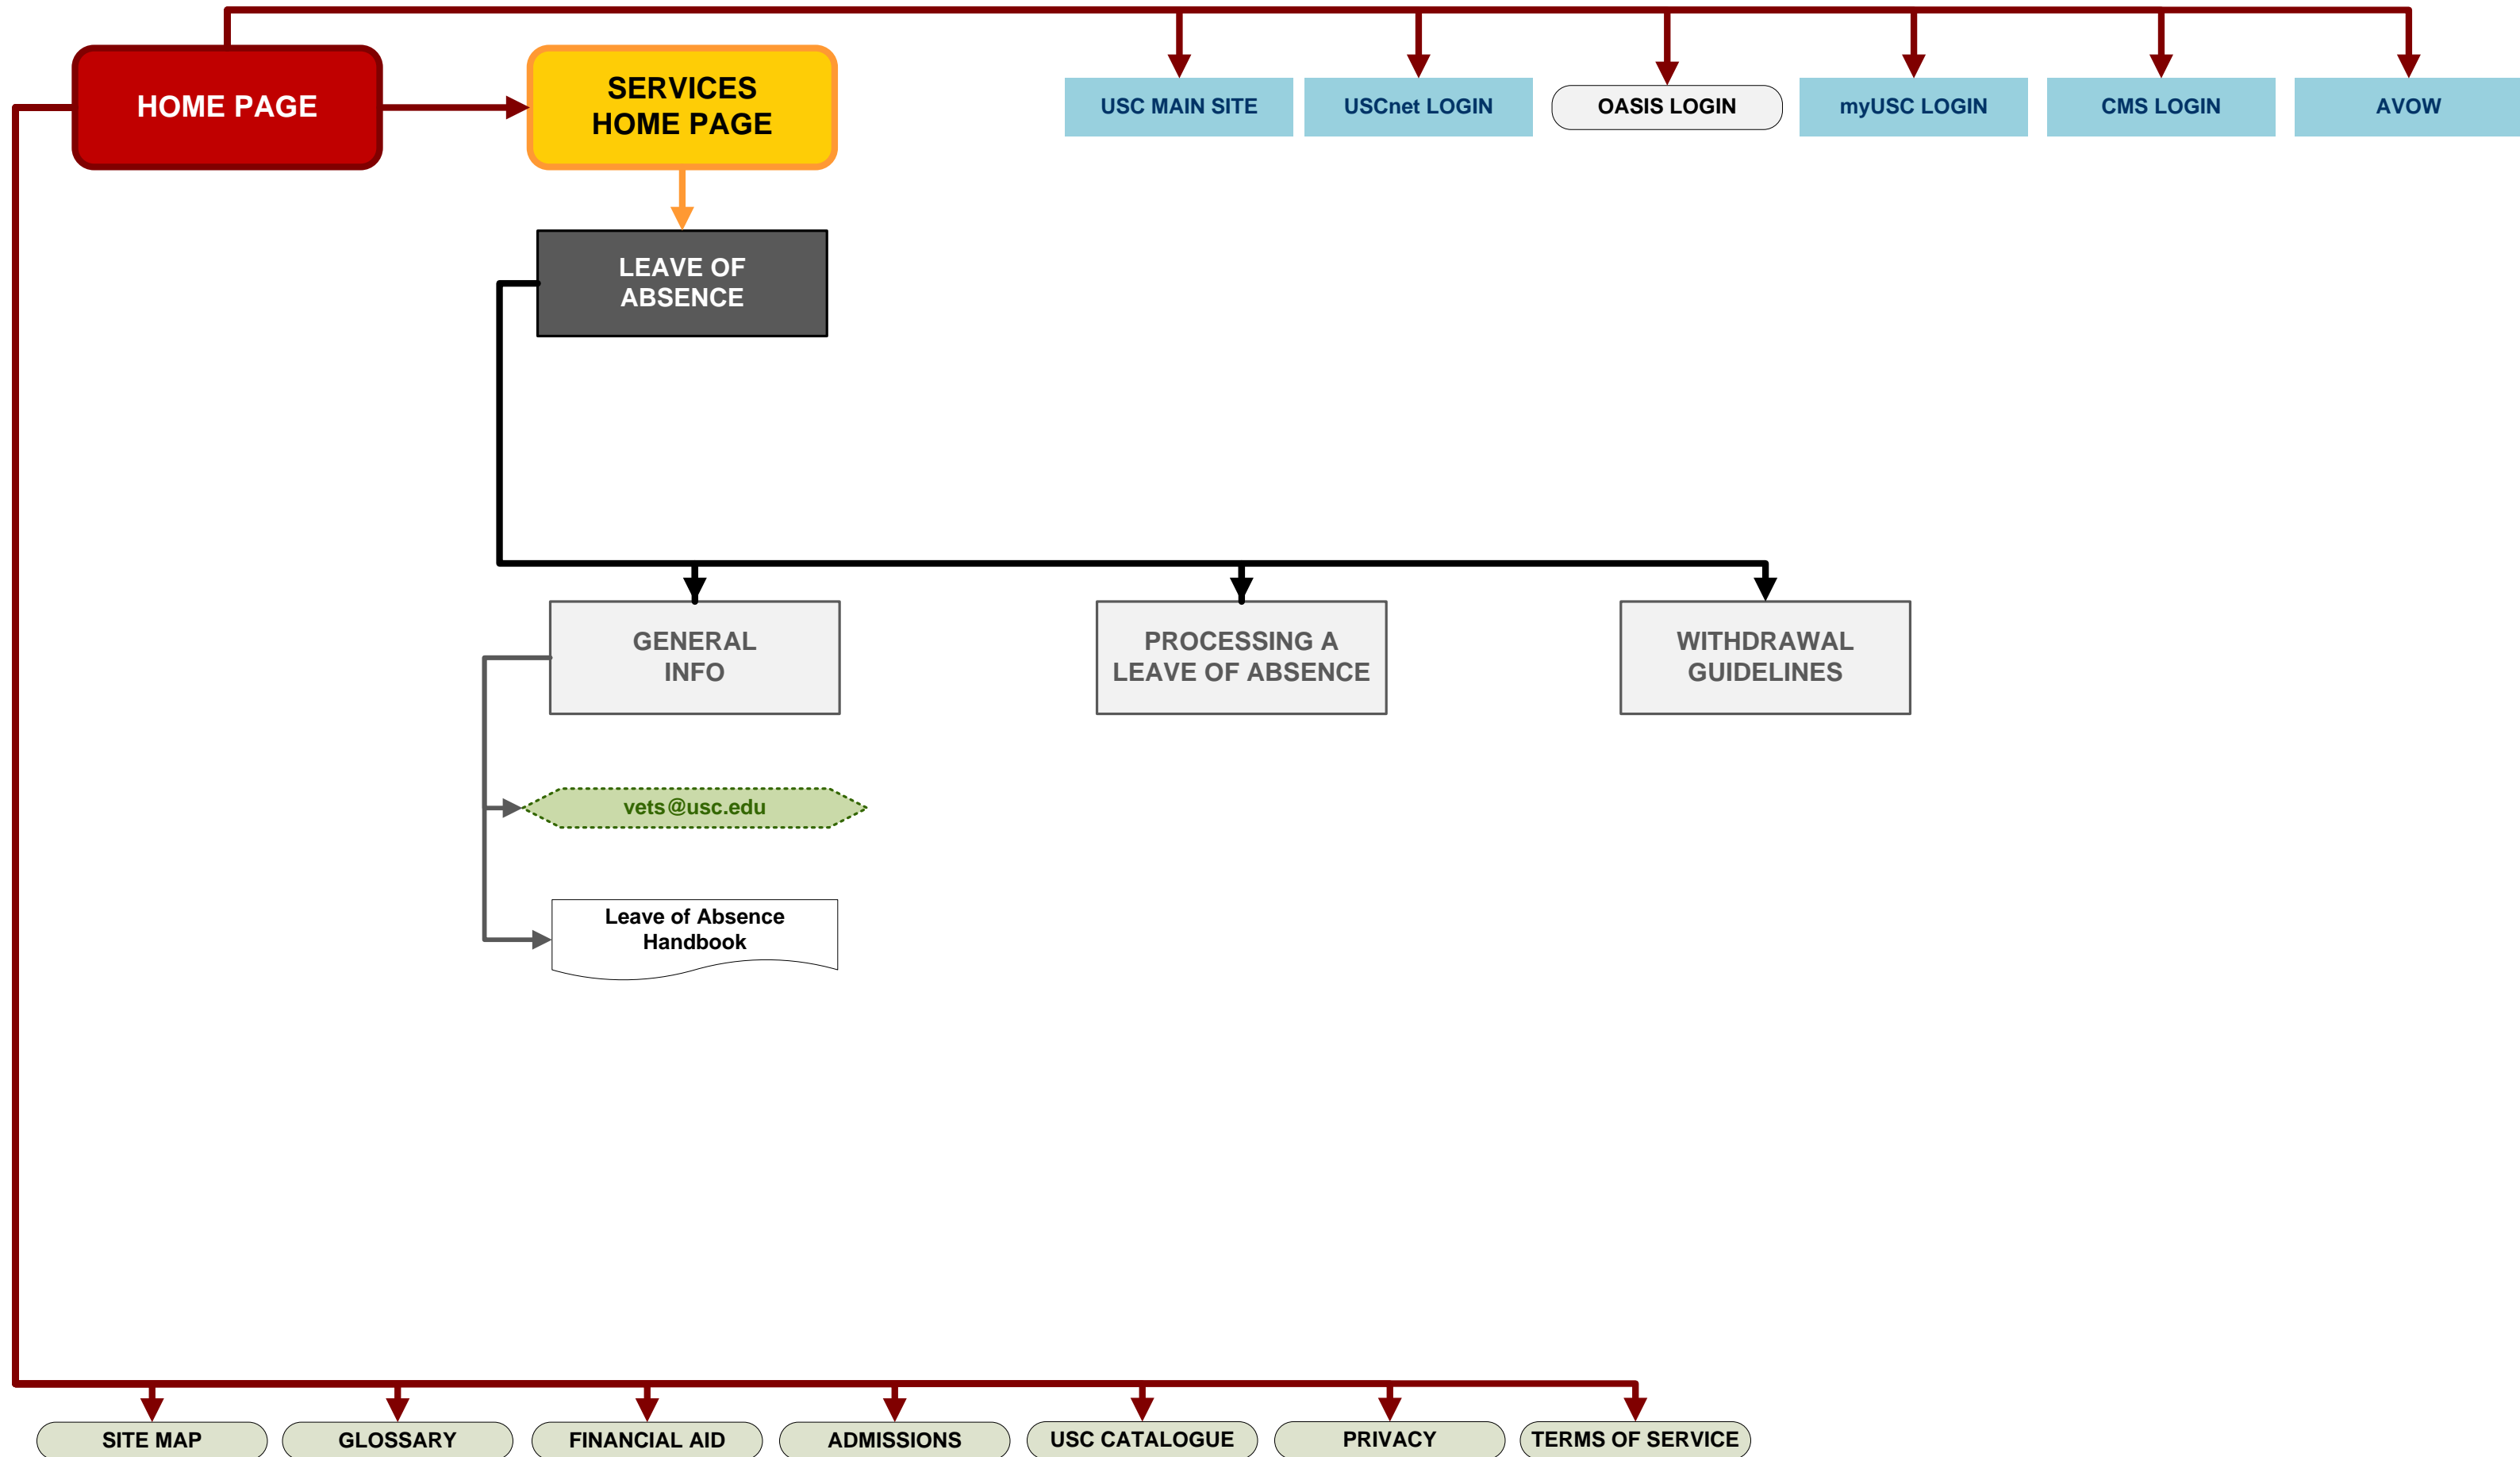

TIER 1 – TOP LEVEL SECTION HOME PAGE

Example: “Services > Diploma Home” / Records > FERPA Home” / Offices > Articulation Home”.

Downloadable Documents

Any and all data sheets, handbooks, forms and applications.

TIER 2 - SUB SECTION PAGE

Example: “Services > Diploma Home > General Info”.

SIDE NAV SECTION HEADINGS

When there is a further divisions within the navigation, additional tier sets of navigation or when the navigation is grouped.

Outbound – Remote Sites

Any and all outbound links that go to remote sites not part of the Registrar site.

SOMETHING IS WRONG WITH PAGE OR LINK

Any and all links that lead to a 404 page not found, restricted access, redirect to the wrong page or are dead (don't do anything) this will appear.

USC REGISTRAR WEBSITE REDESIGN

- END

Presented By: