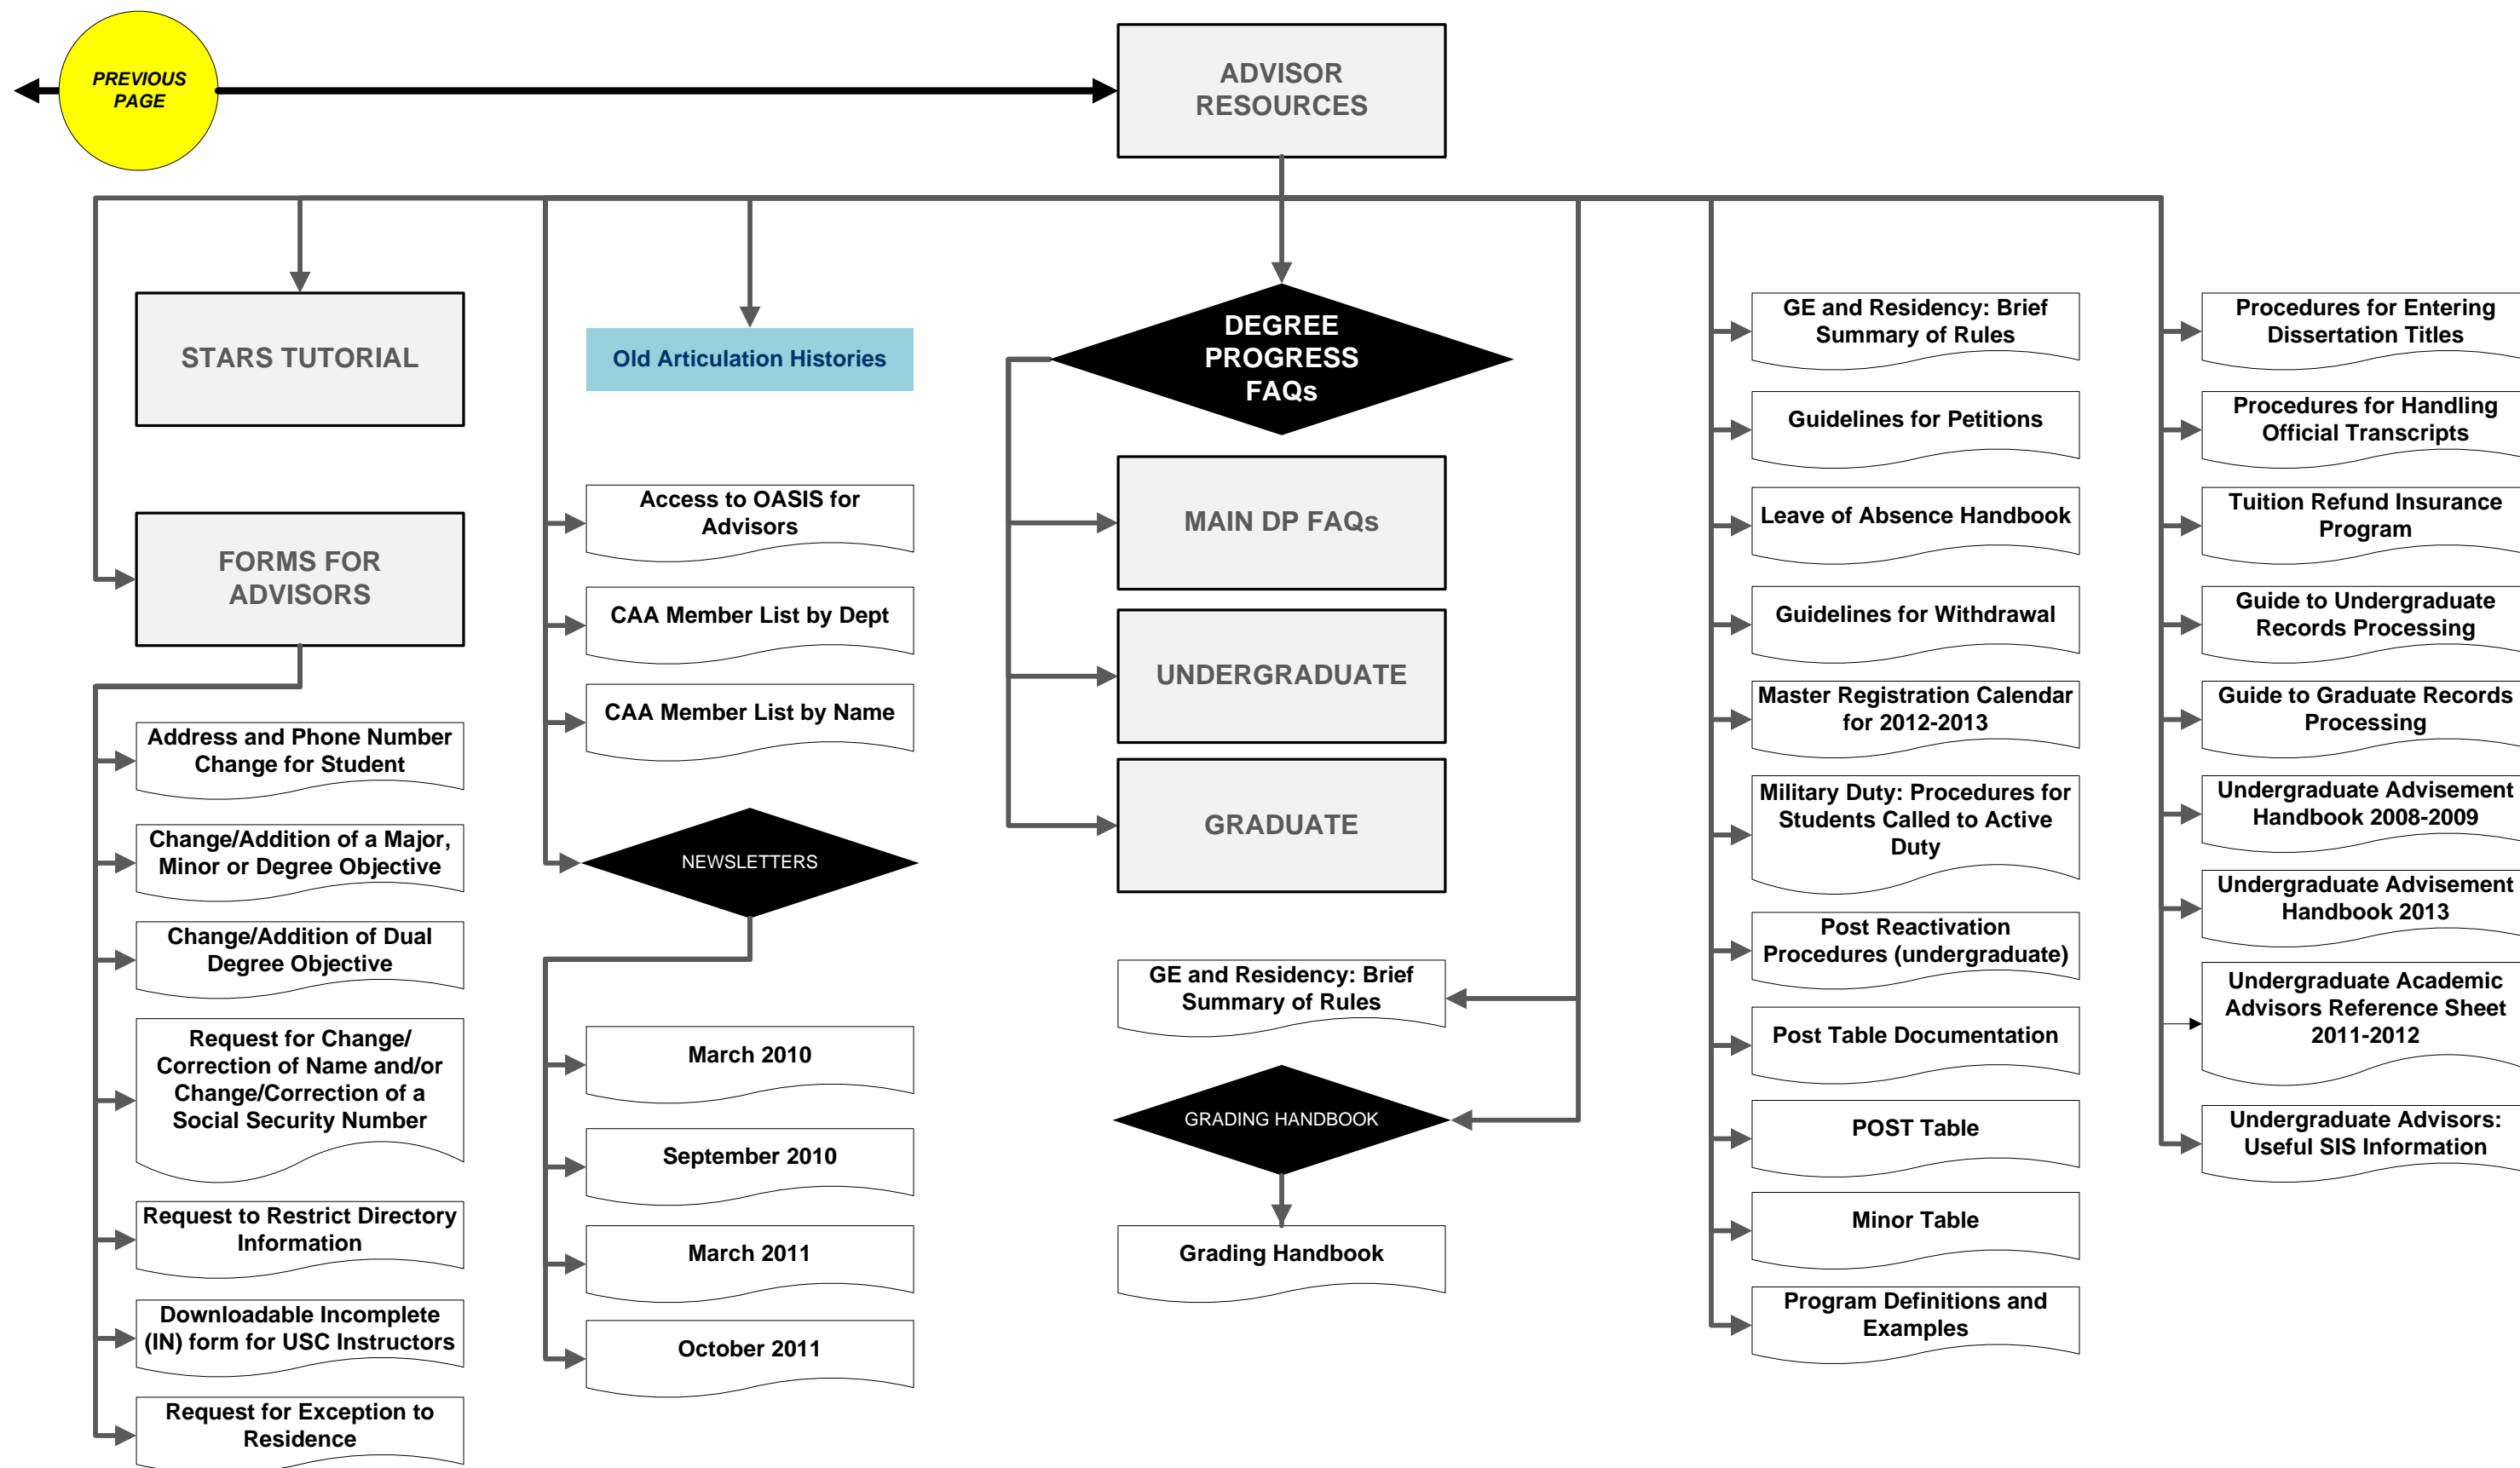

TIER 1 – TOP LEVEL SECTION HOME PAGE

Example: “Services > Diploma Home” / Records > FERPA Home” / Offices > Articulation Home”.

Downloadable Documents

Any and all data sheets, handbooks, forms and applications.

TIER 2 - SUB SECTION PAGE

Example: “Services > Diploma Home > General Info”.

SIDE NAV SECTION HEADINGS

When there is a further divisions within the navigation, additional tier sets of navigation or when the navigation is grouped.

Outbound – Remote Sites

Any and all outbound links that go to remote sites not part of the Registrar site.

SOMETHING IS WRONG WITH PAGE OR LINK

Any and all links that lead to a 404 page not found, restricted access, redirect to the wrong page or are dead (don't do anything) this will appear.

USC REGISTRAR WEBSITE REDESIGN

- END

Presented By: