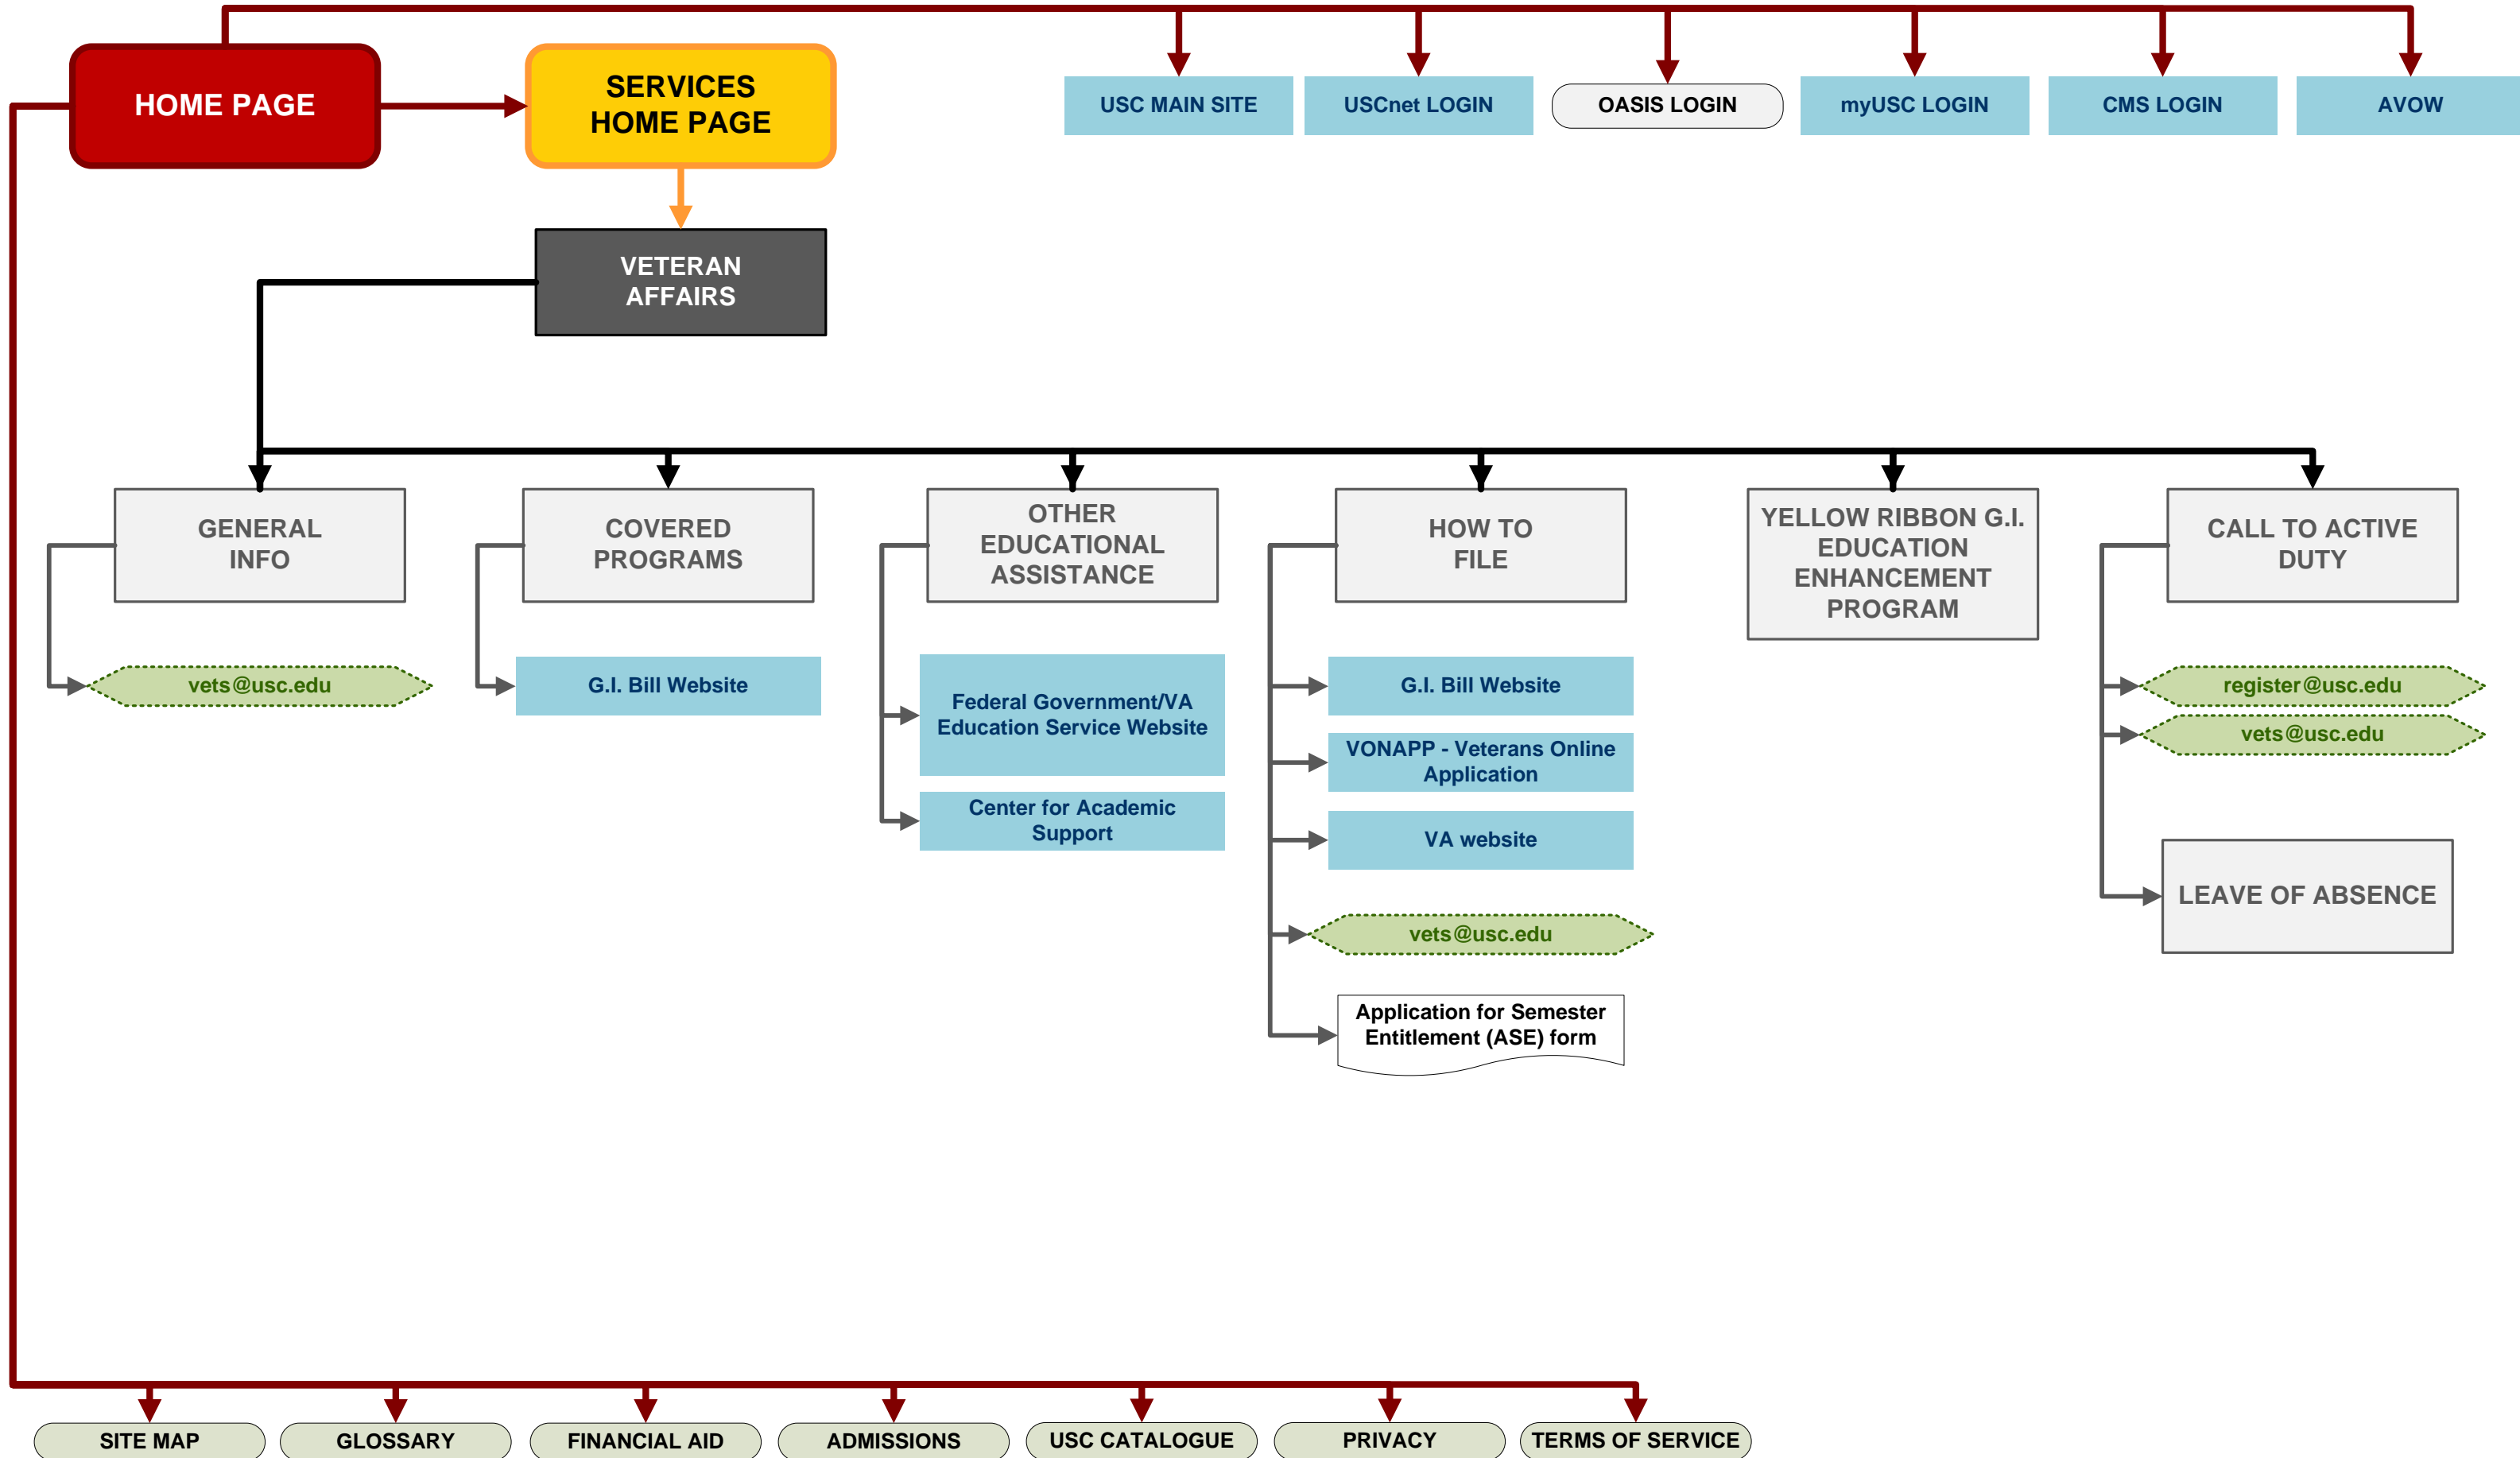

TIER 1 – TOP LEVEL SECTION HOME PAGE

Example: “Services > Diploma Home” / Records > FERPA Home” / Offices > Articulation Home”.

Downloadable Documents

Any and all data sheets, handbooks, forms and applications.

TIER 2 - SUB SECTION PAGE

Example: “Services > Diploma Home > General Info”.

SIDE NAV SECTION HEADINGS

When there is a further divisions within the navigation, additional tier sets of navigation or when the navigation is grouped.

Outbound – Remote Sites

Any and all outbound links that go to remote sites not part of the Registrar site.

SOMETHING IS WRONG WITH PAGE OR LINK

Any and all links that lead to a 404 page not found, restricted access, redirect to the wrong page or are dead (don't do anything) this will appear.

USC REGISTRAR WEBSITE REDESIGN

- END

Presented By: