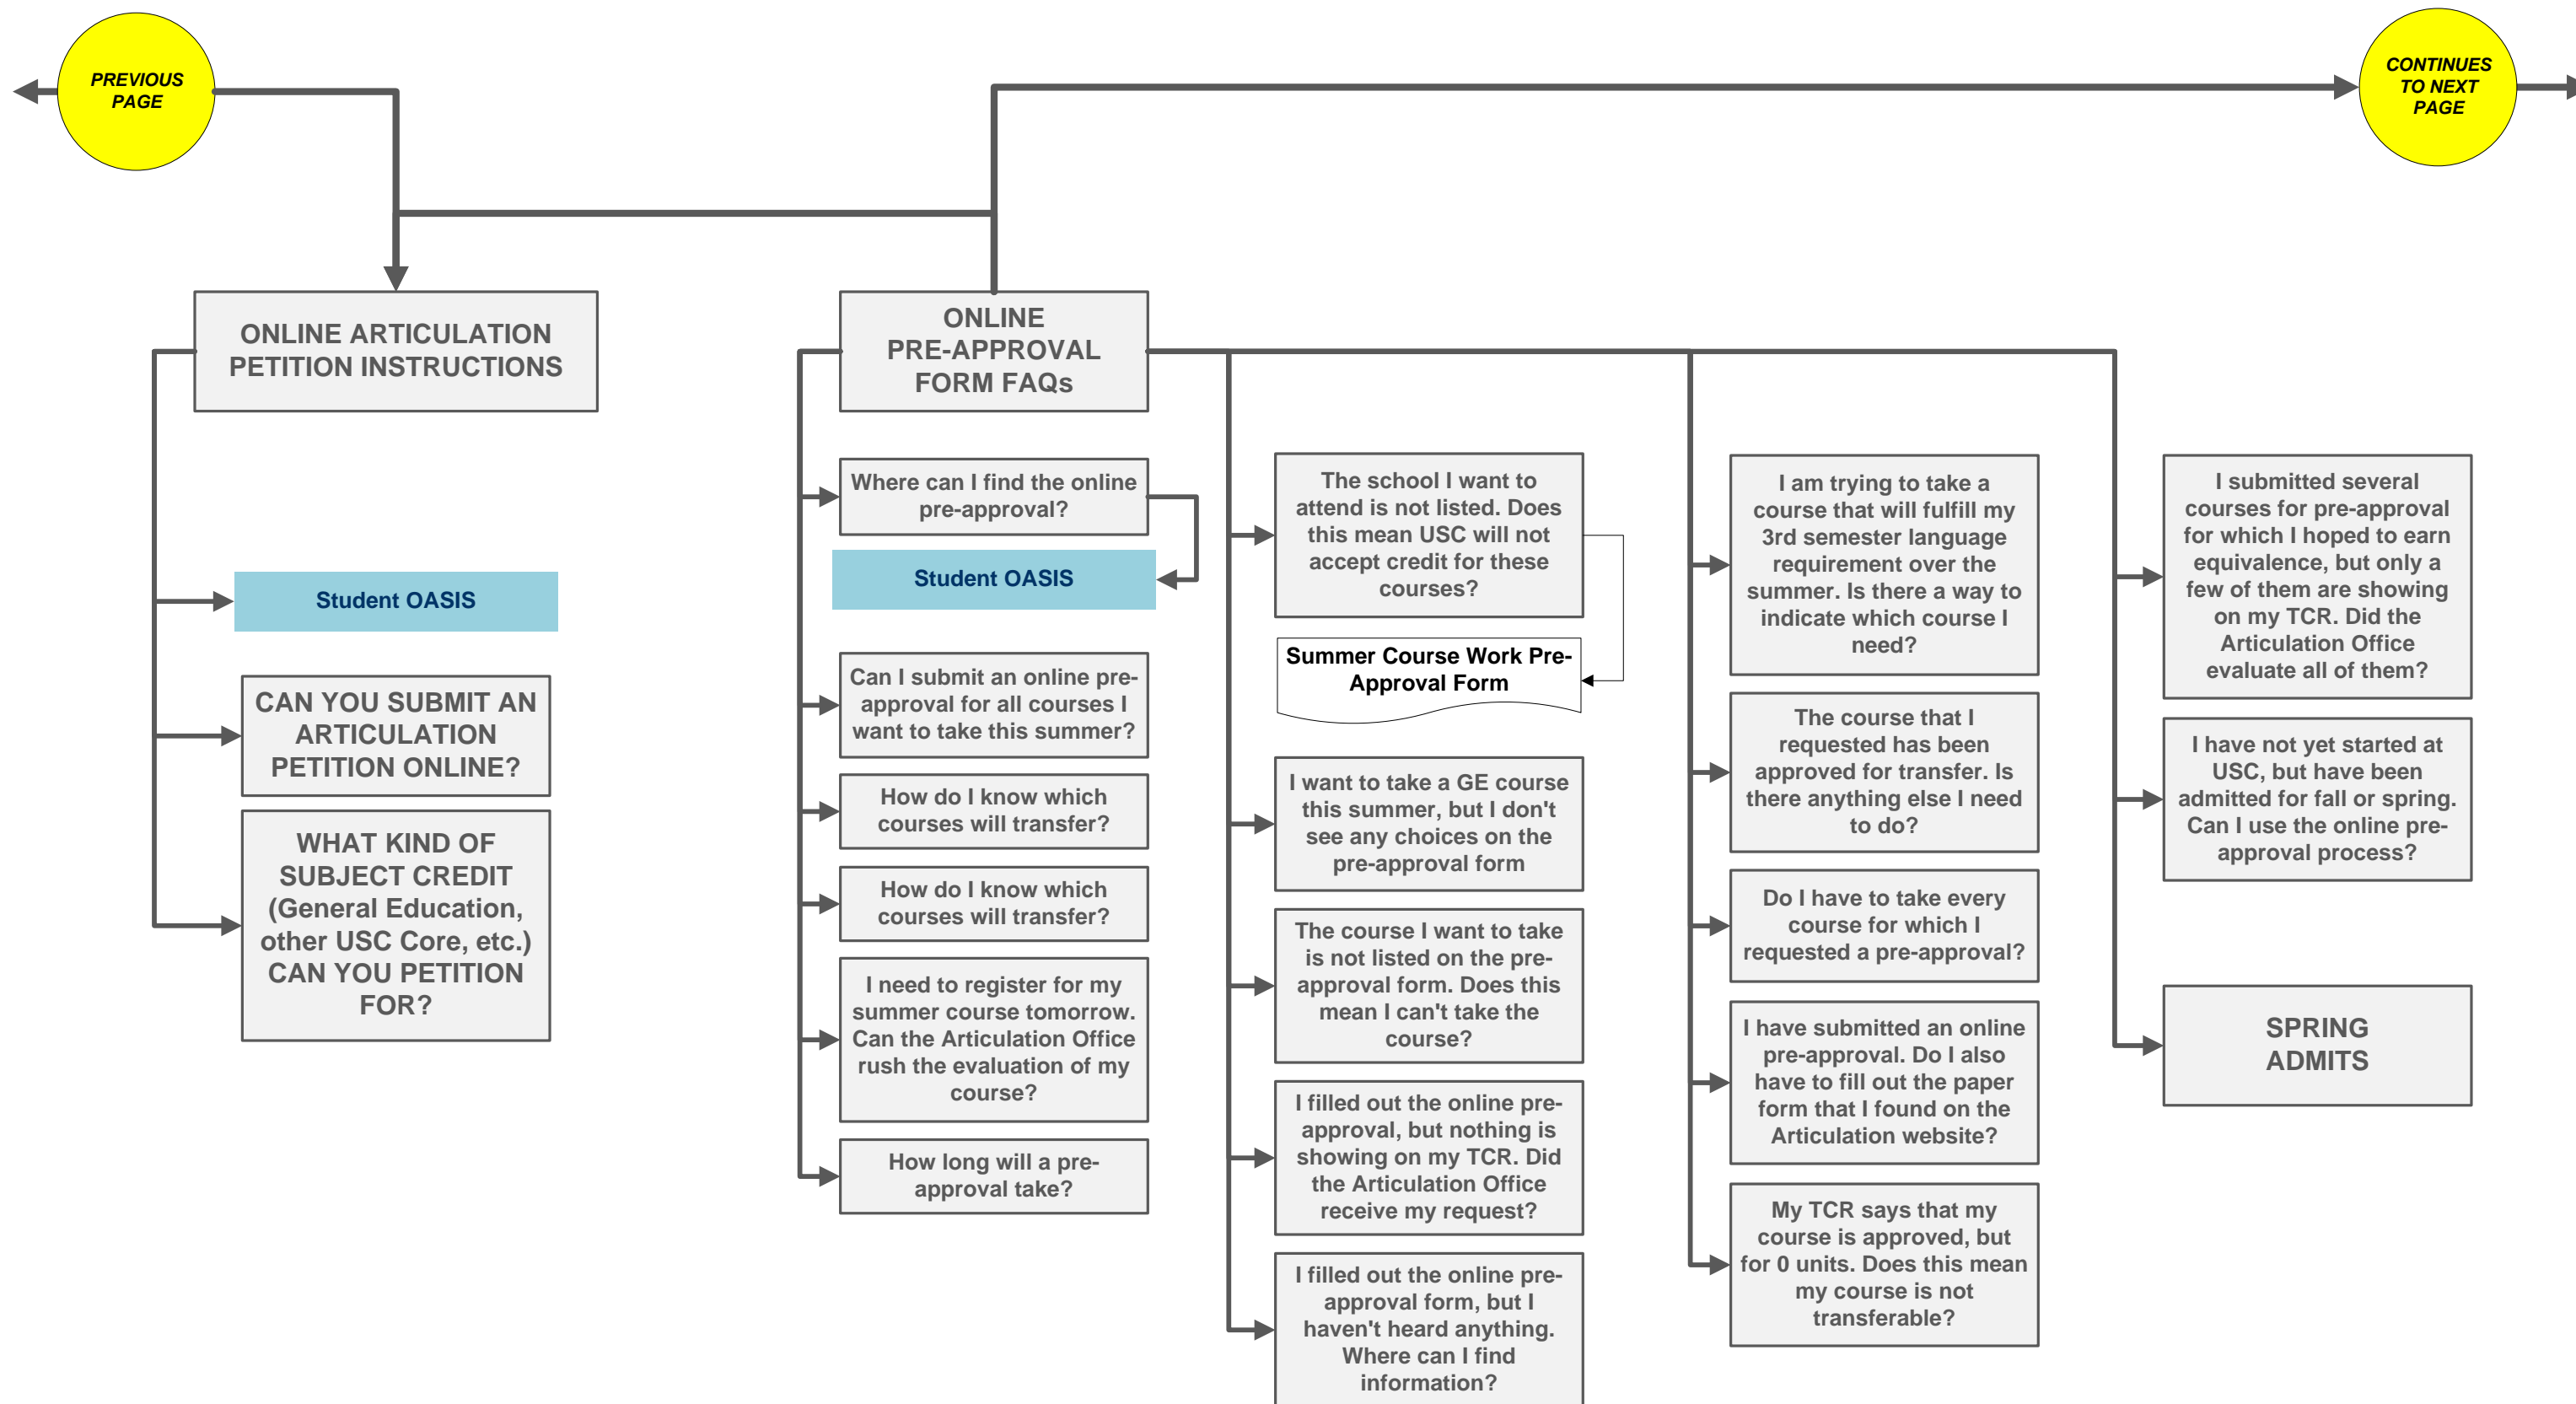

TIER 2 - SUB SECTION PAGE

Example: “Services > Diploma Home > General Info”.

SIDE NAV SECTION HEADINGS

When there is a further divisions within the navigation, additional tier sets of navigation or when the navigation is grouped.

Outbound – Remote Sites

Any and all outbound links that go to remote sites not part of the Registrar site.

SOMETHING IS WRONG WITH PAGE OR LINK

Any and all links that lead to a 404 page not found, restricted access, redirect to the wrong page or are dead (don't do anything) this will appear.