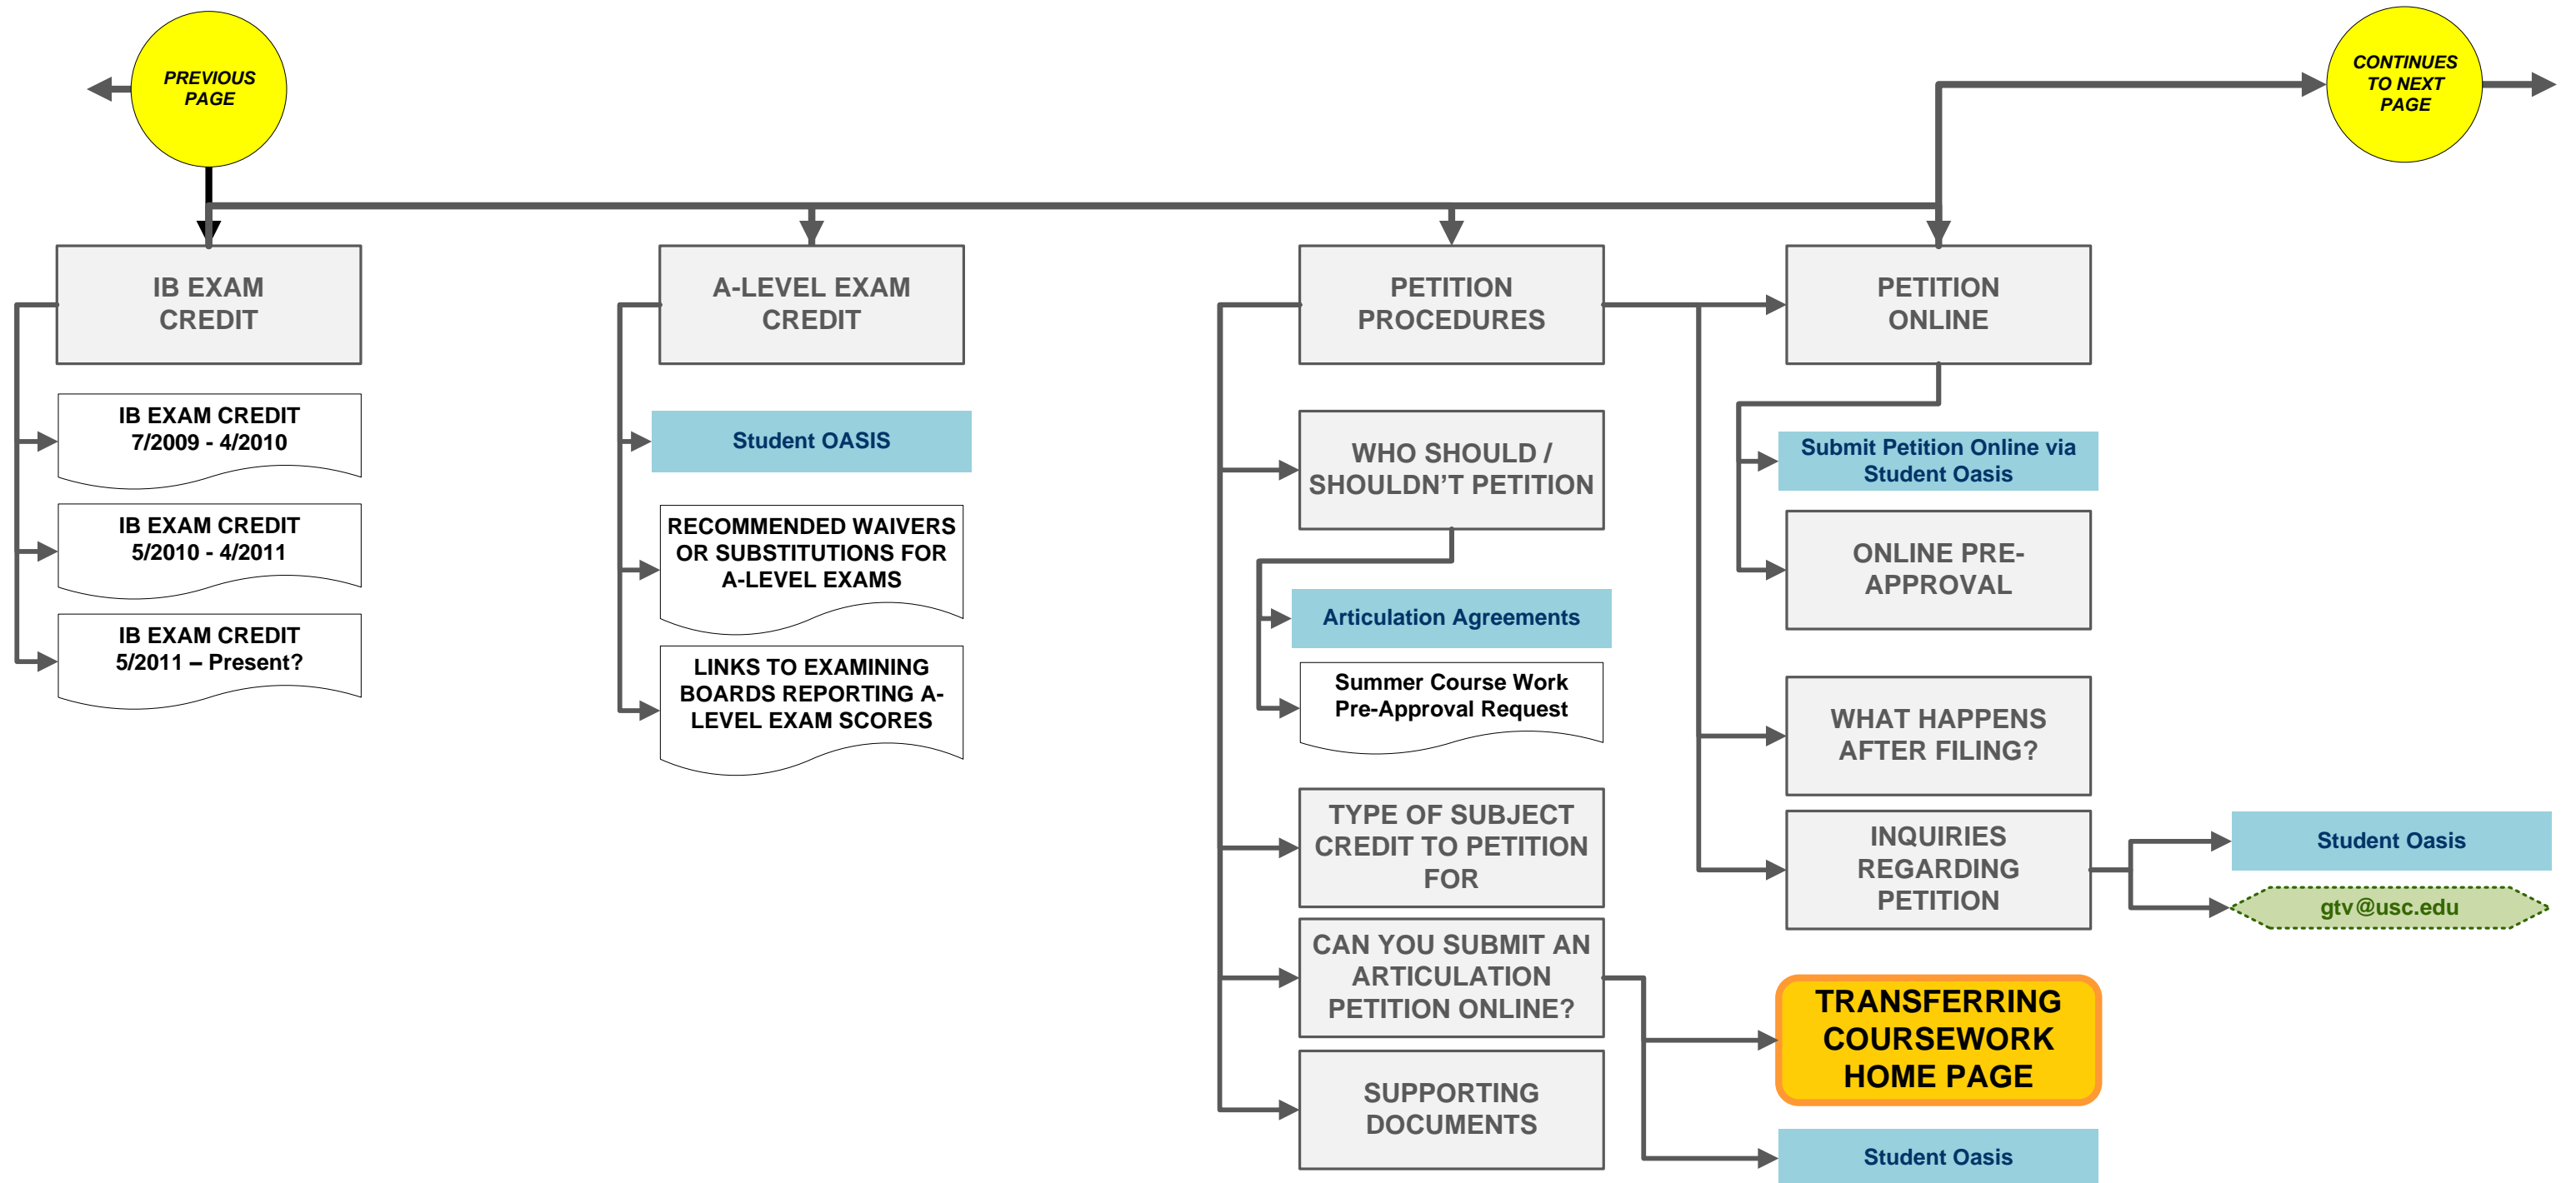

TIER 2 - SUB SECTION PAGE

Example: “Services > Diploma Home > General Info”.

SIDE NAV SECTION HEADINGS

When there is a further divisions within the navigation, additional tier sets of navigation or when the navigation is grouped.

Outbound – Remote Sites

Any and all outbound links that go to remote sites not part of the Registrar site.

SOMETHING IS WRONG WITH PAGE OR LINK

Any and all links that lead to a 404 page not found, restricted access, redirect to the wrong page or are dead (don't do anything) this will appear.