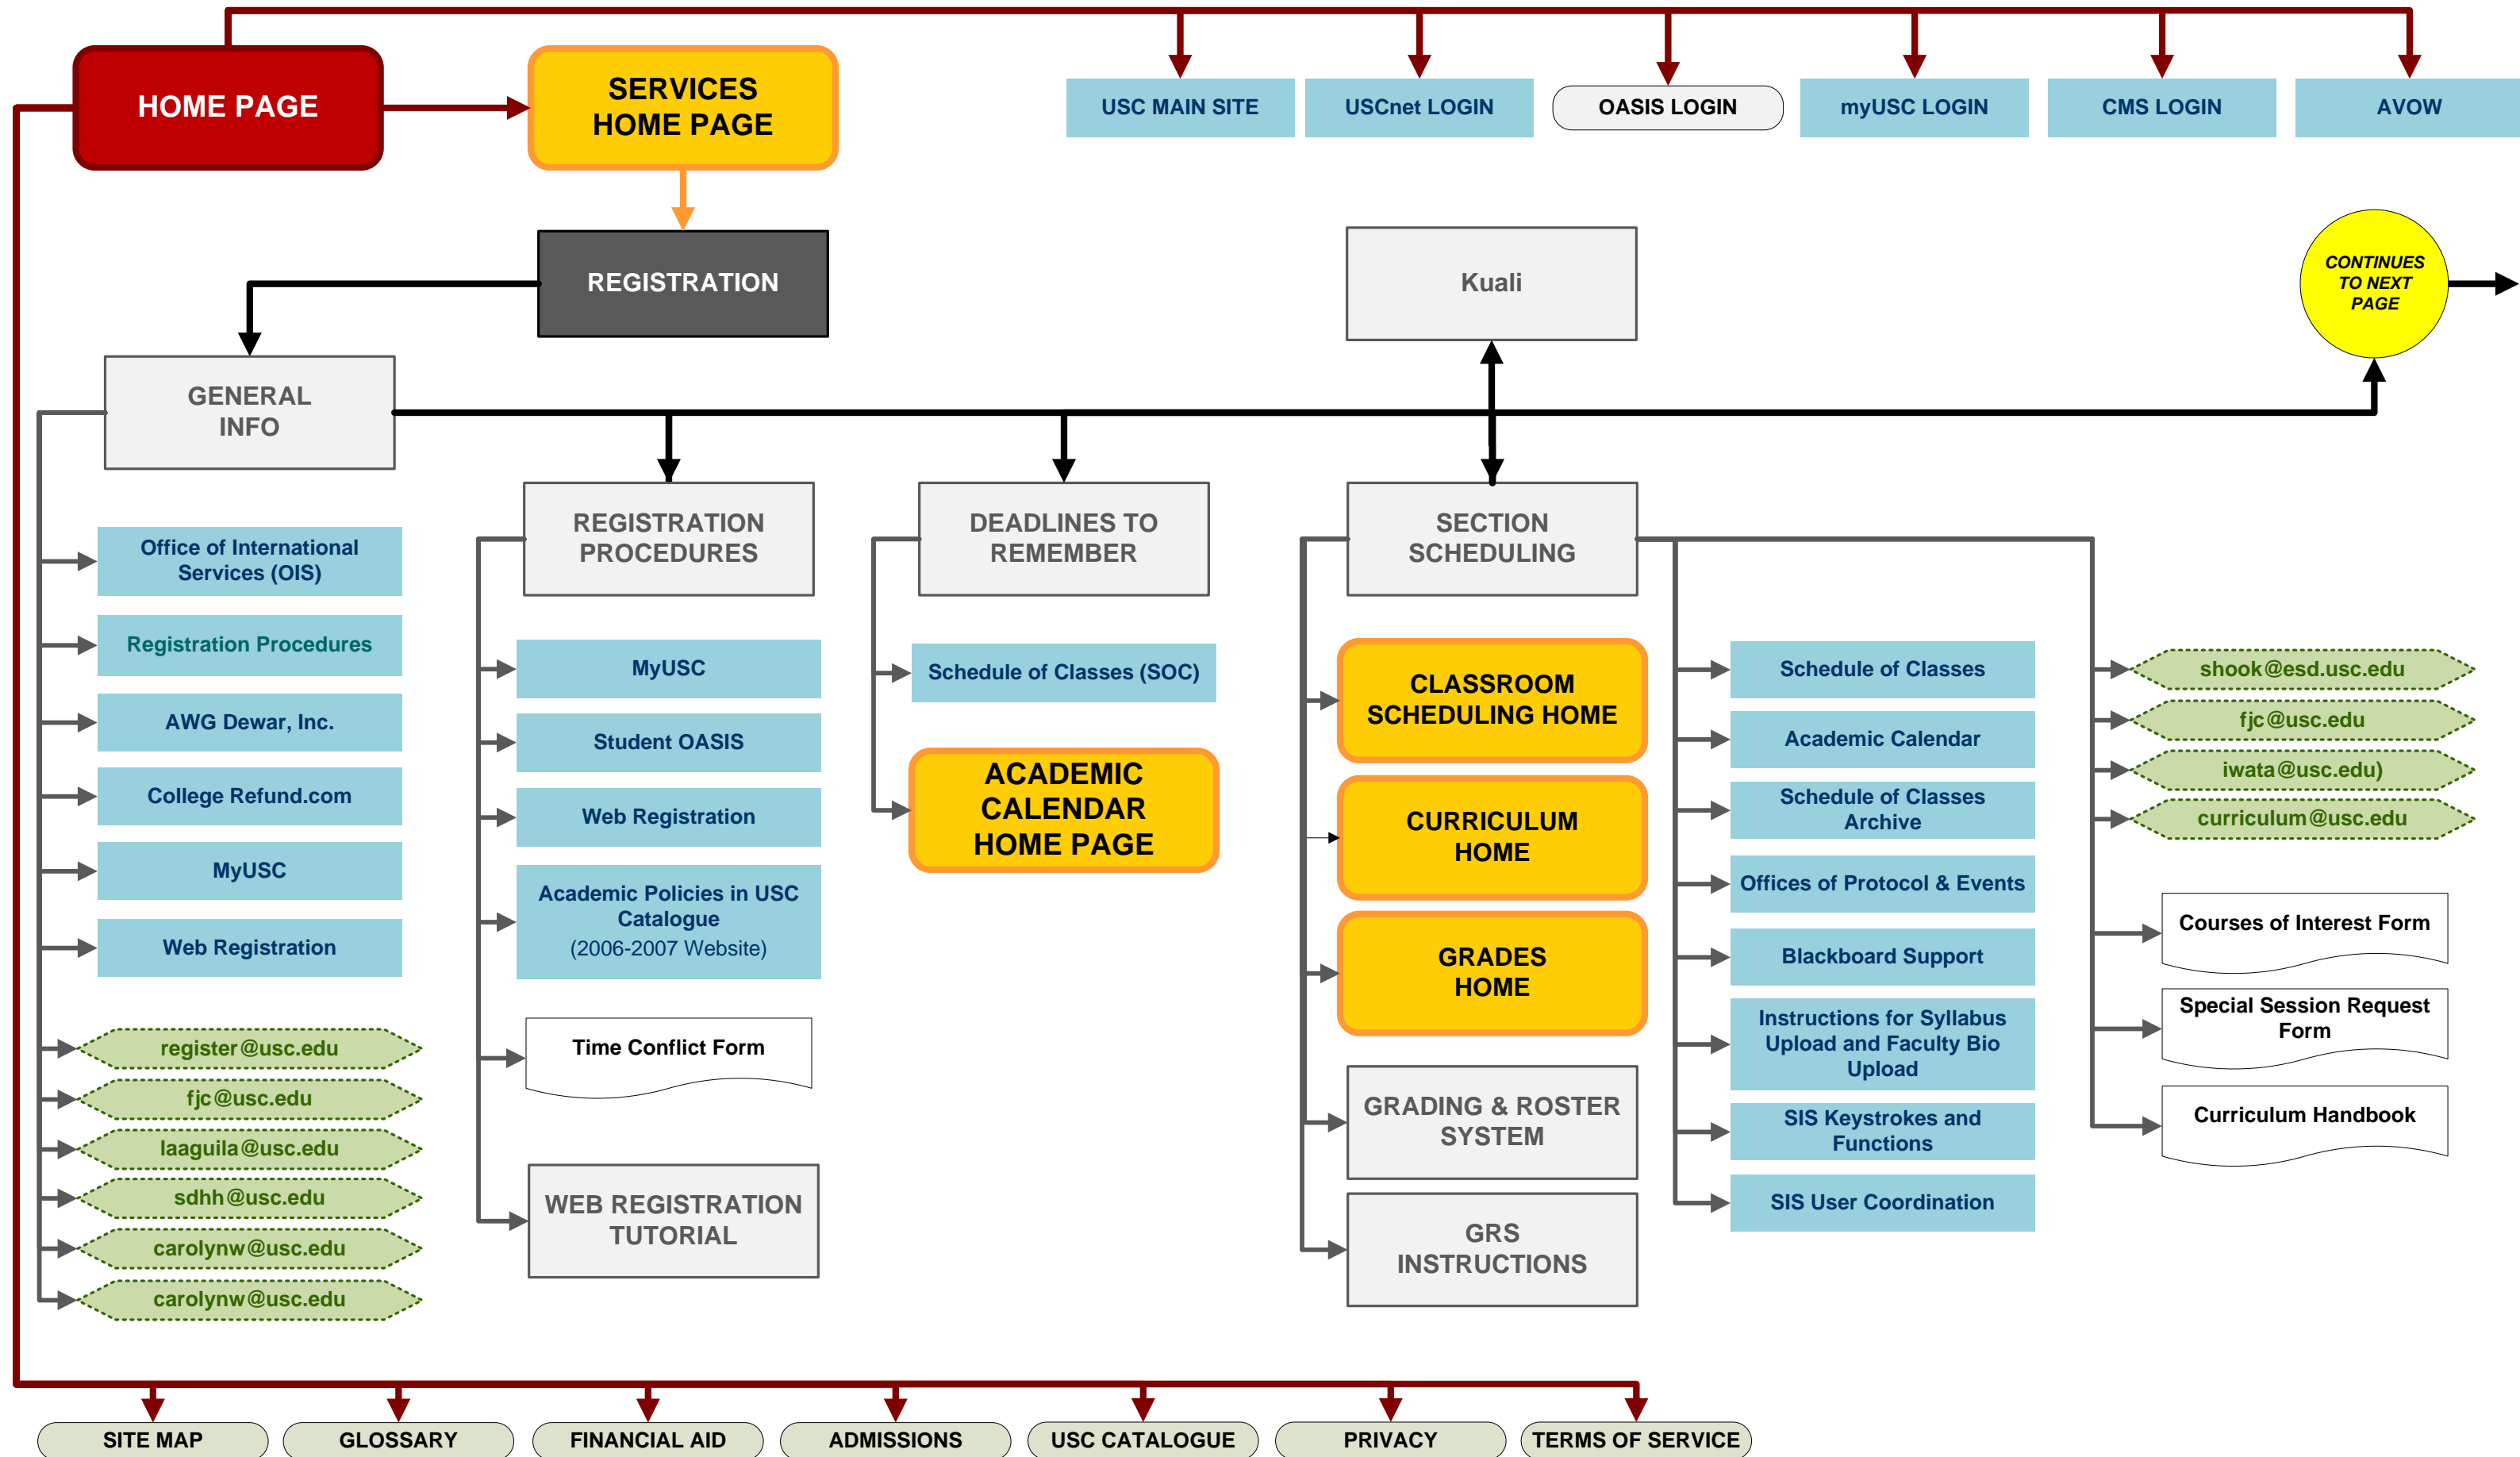

TIER 1 – TOP LEVEL SECTION HOME PAGE

Example: “Services > Diploma Home” / Records > FERPA Home” / Offices > Articulation Home”.

Downloadable Documents

Any and all data sheets, handbooks, forms and applications.

TIER 2 - SUB SECTION PAGE

Example: “Services > Diploma Home > General Info”.

SIDE NAV SECTION HEADINGS

When there is a further divisions within the navigation, additional tier sets of navigation or when the navigation is grouped.

Outbound – Remote Sites

Any and all outbound links that go to remote sites not part of the Registrar site.

SOMETHING IS WRONG WITH PAGE OR LINK

Any and all links that lead to a 404 page not found, restricted access, redirect to the wrong page or are dead (don't do anything) this will appear.