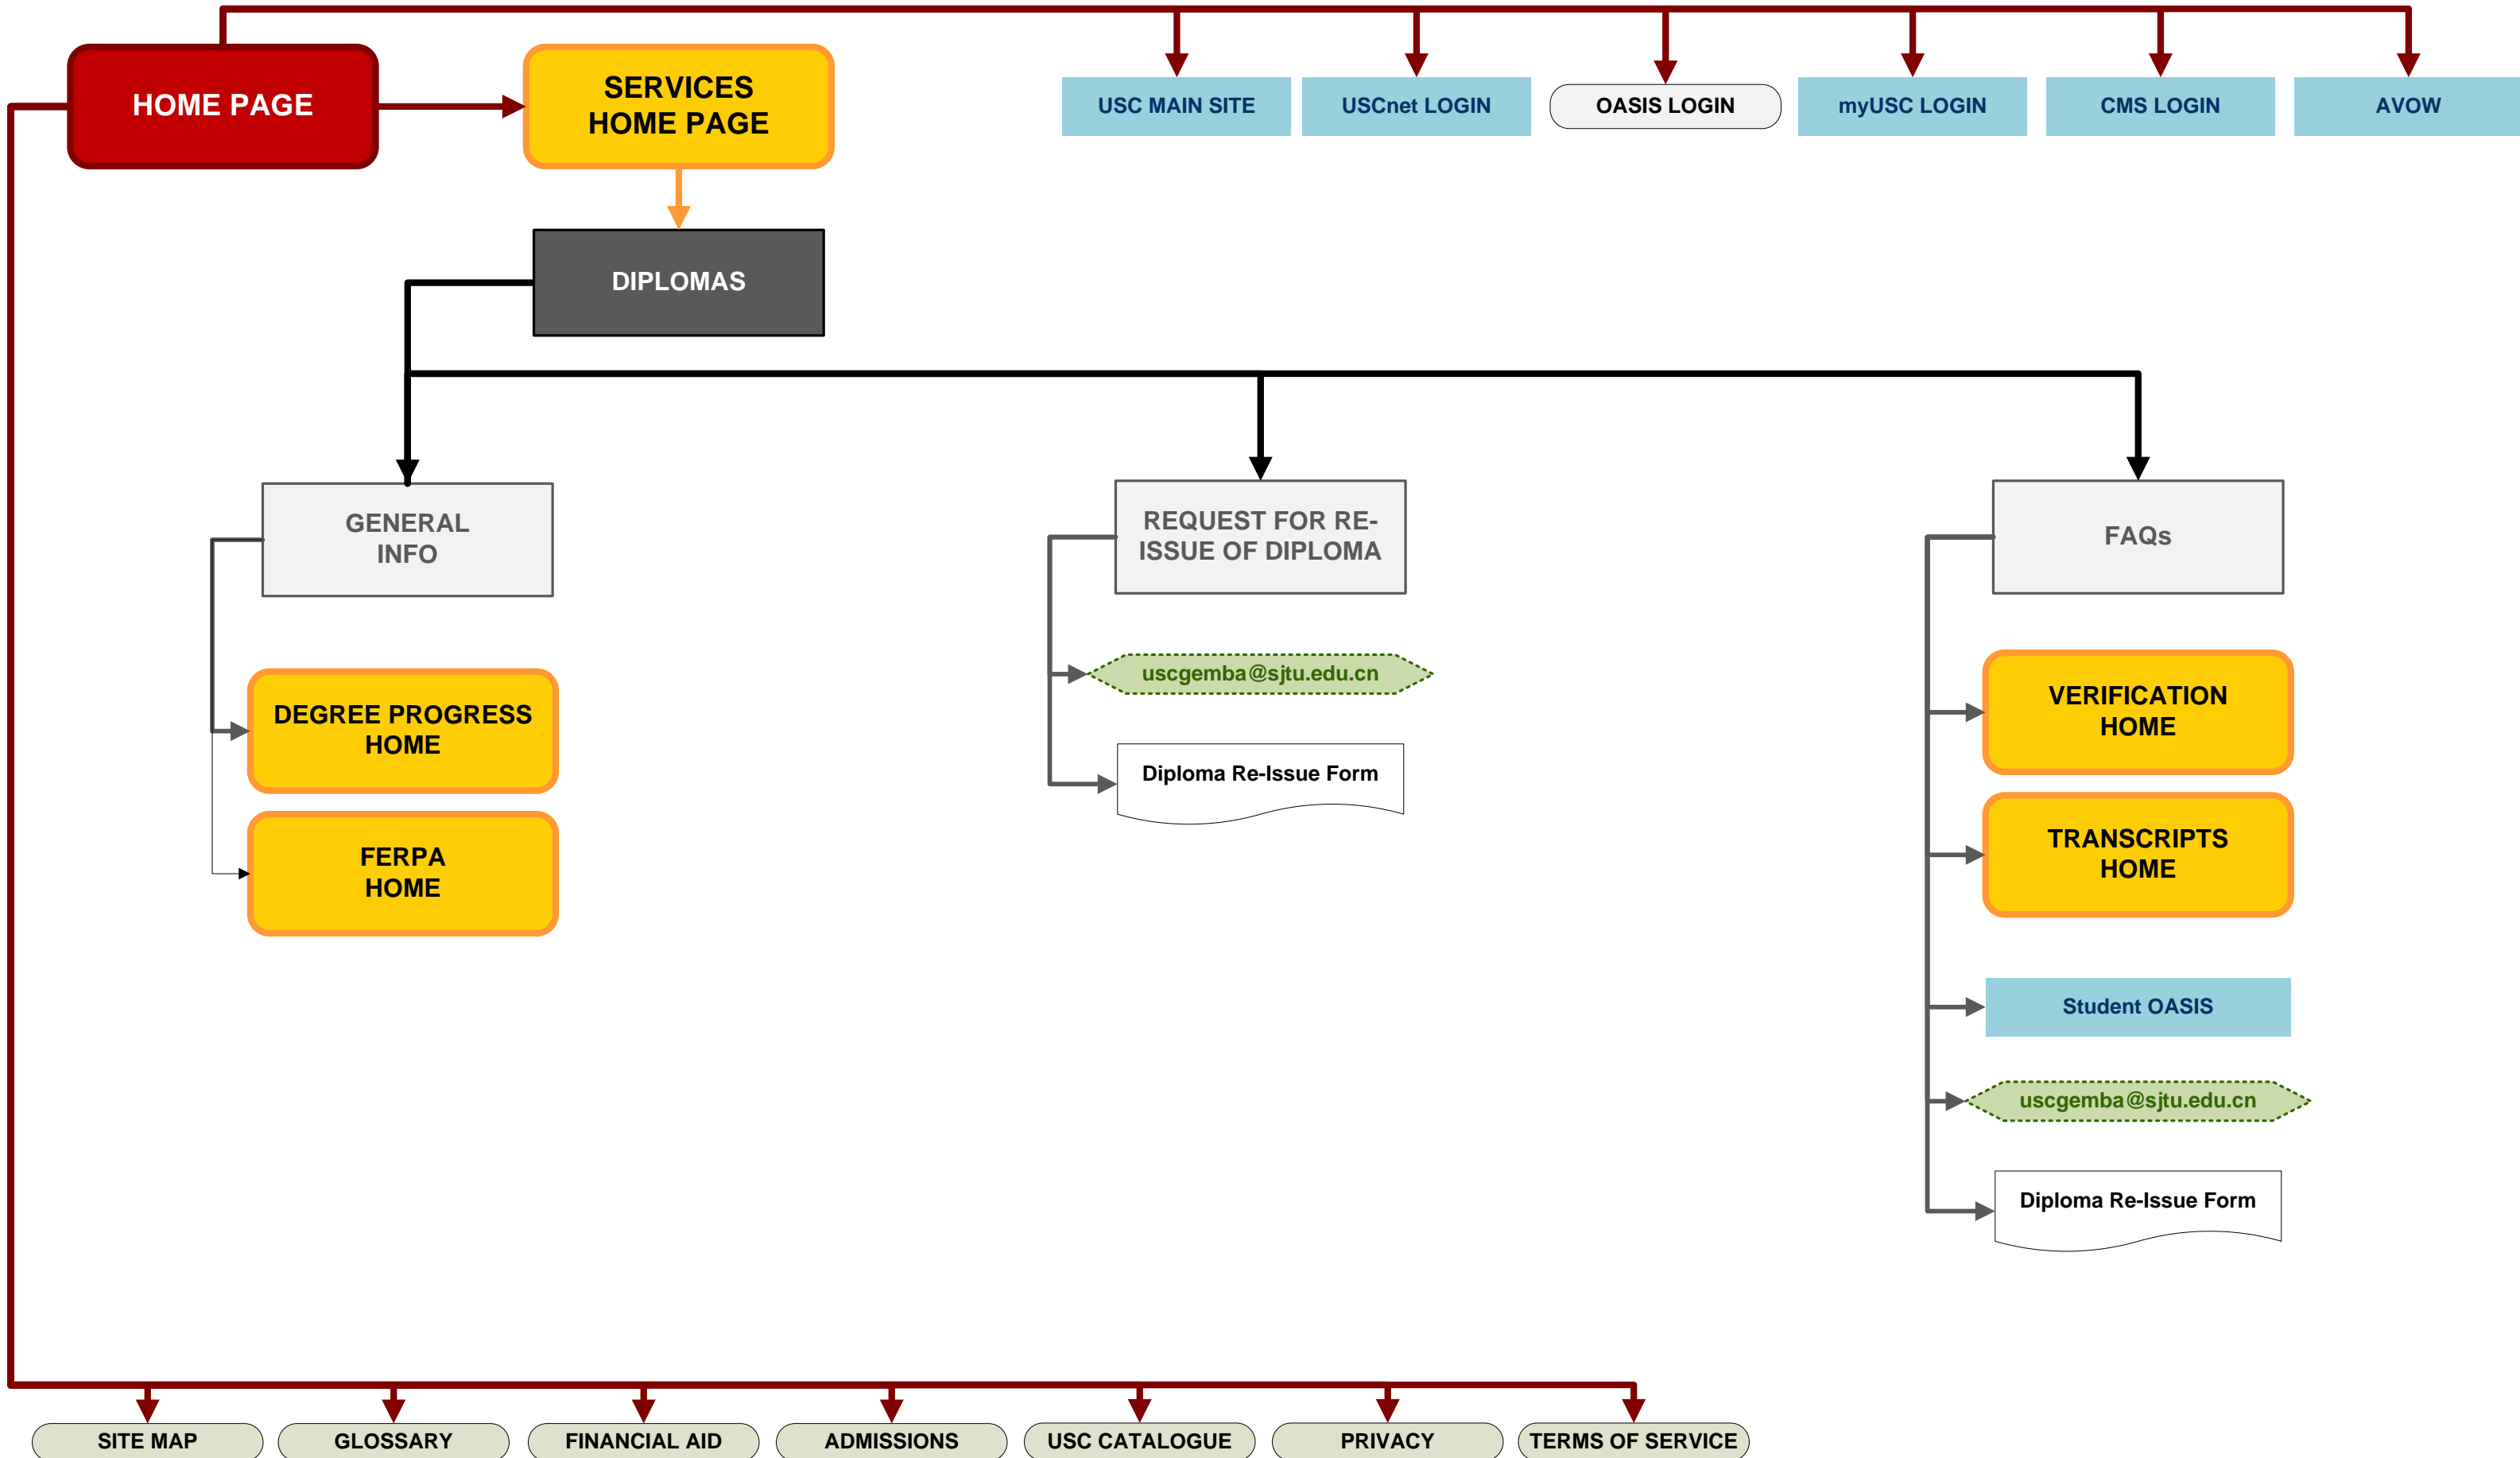

TIER 1 – TOP LEVEL SECTION HOME PAGE

Example: “Services > Diploma Home” / Records > FERPA Home” / Offices > Articulation Home”.

Downloadable Documents

Any and all data sheets, handbooks, forms and applications.

TIER 2 - SUB SECTION PAGE

Example: “Services > Diploma Home > General Info”.

SIDE NAV SECTION HEADINGS

When there is a further divisions within the navigation, additional tier sets of navigation or when the navigation is grouped.

Outbound – Remote Sites

Any and all outbound links that go to remote sites not part of the Registrar site.

SOMETHING IS WRONG WITH PAGE OR LINK

Any and all links that lead to a 404 page not found, restricted access, redirect to the wrong page or are dead (don't do anything) this will appear.